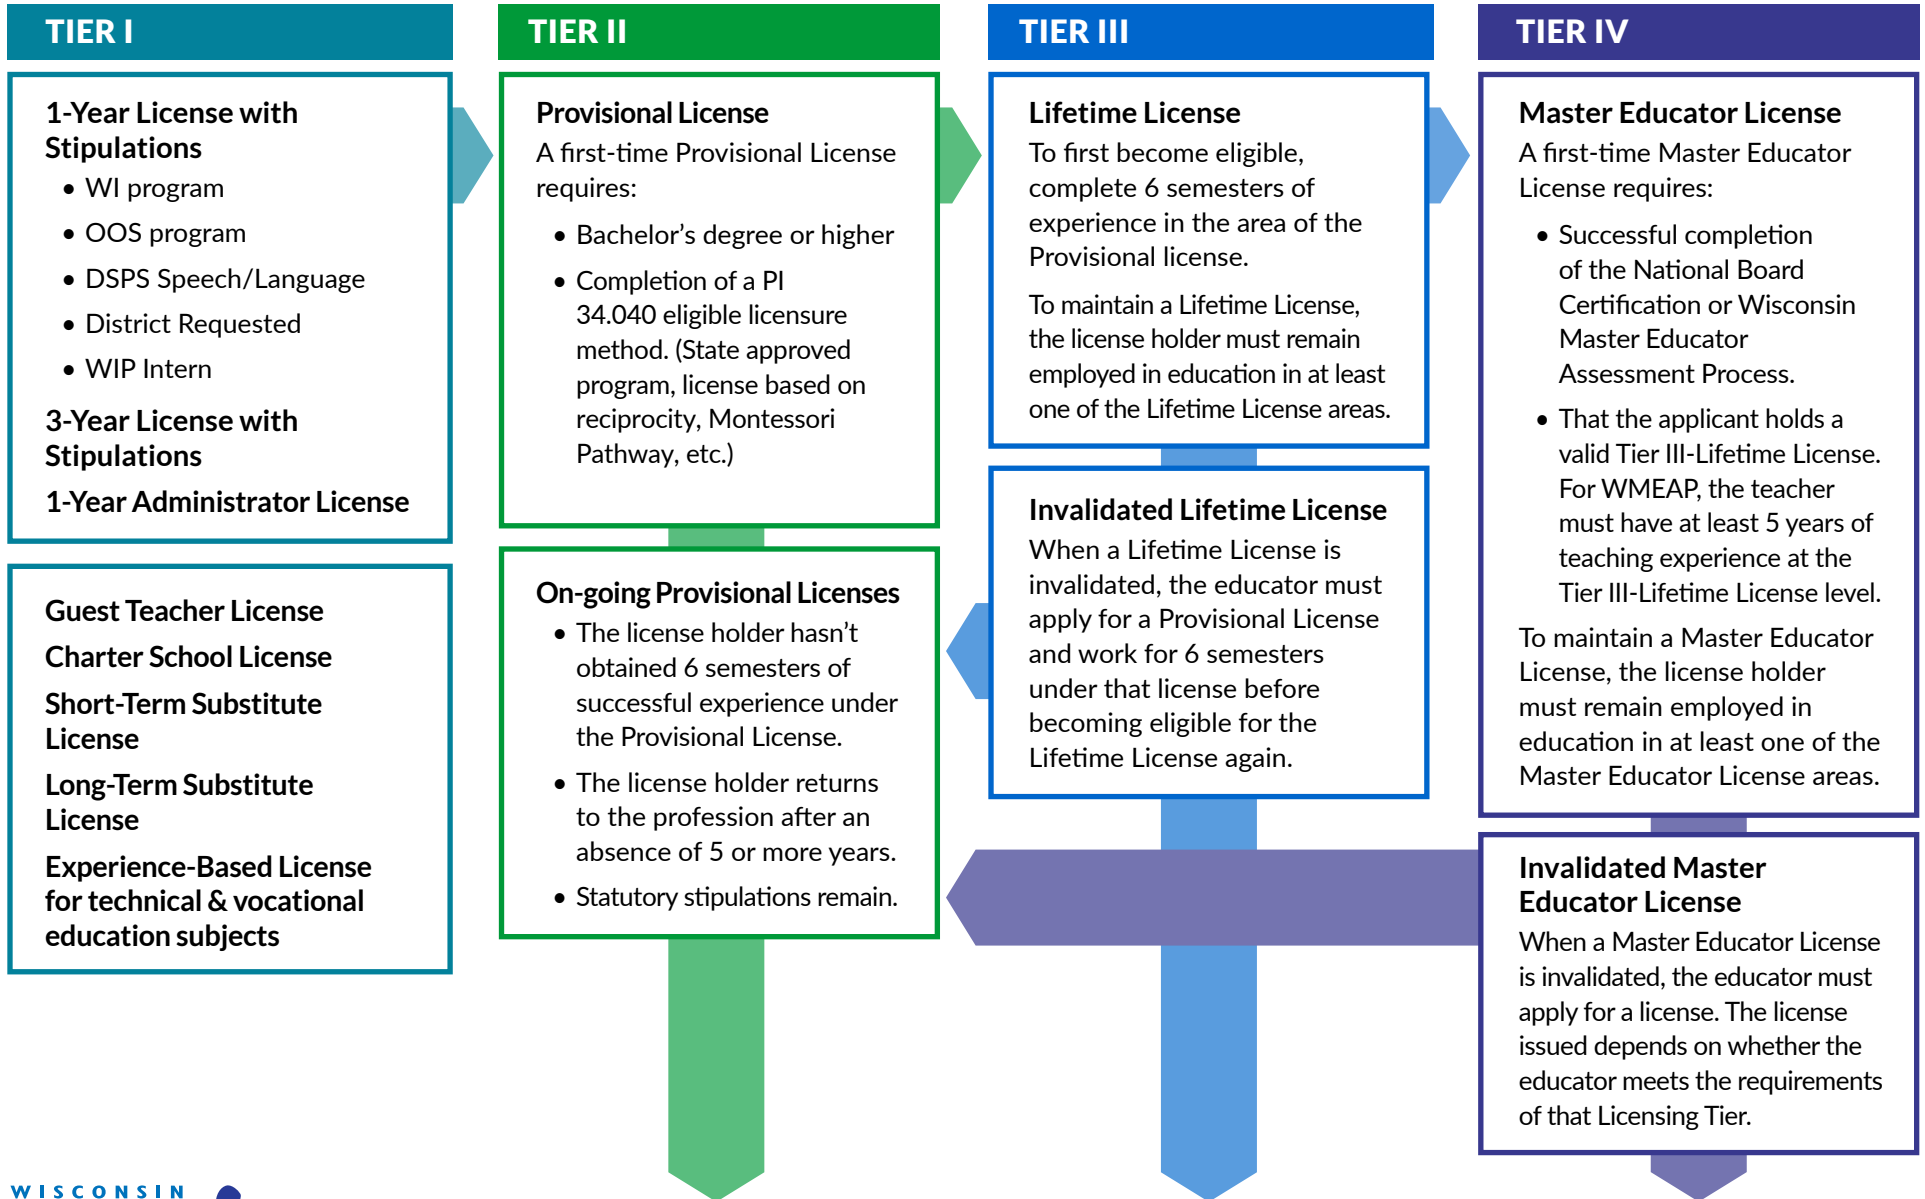

Wisconsin Licensing System for Teachers, Pupil Services, and Administrators

Adding teaching licenses via content test, supplemental teaching licenses via an approved program or administrative license (except for school business administrator & CTE coordinator) requires eligibility for a Tier II teaching license.