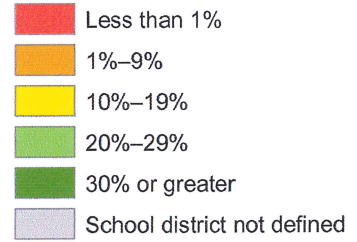

Wisconsin Public Schools

AP[®] Participation by District: High School Class of 2011

Percent of graduating class participating in AP during high school

Sources: 2009–2010 NCES 12th-grade district enrollment, 2011 College Board AP Cohort Data, and 2009–2010 Proximity School District Boundary Files.