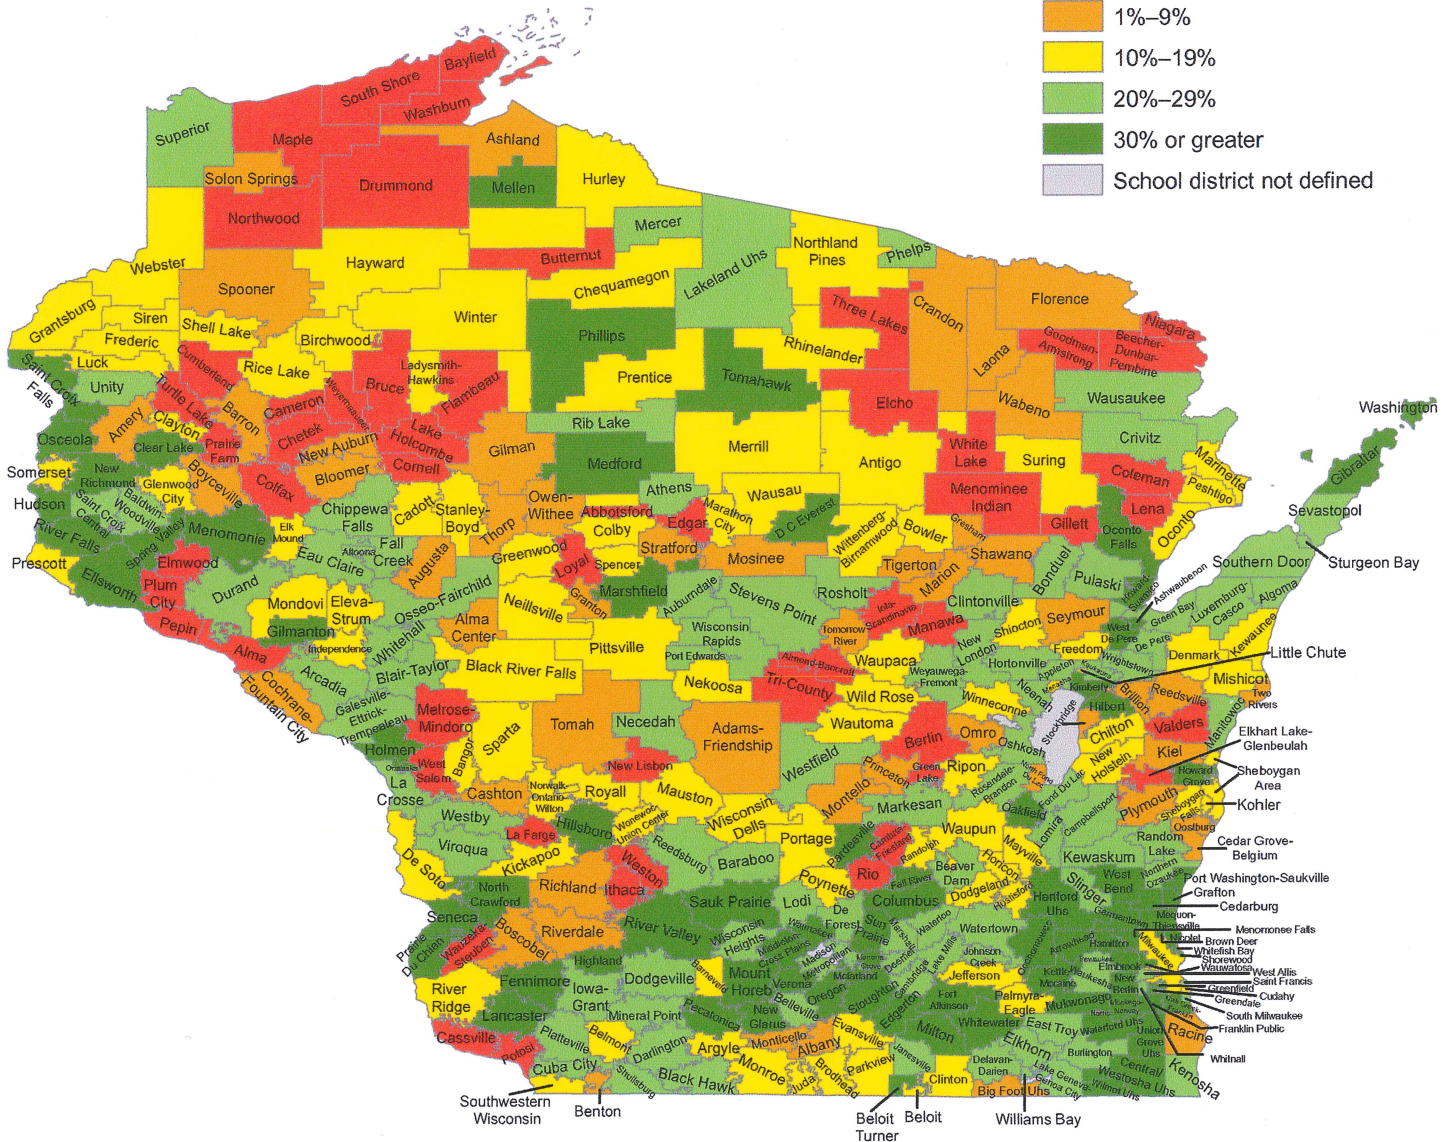

Wisconsin Public Schools

AP[®] Participation by District: High School Class of 2011

Percent of graduating class participating in AP during high school

Sources: 2009–2010 NCES 12th-grade district enrollment, 2011 College Board AP Cohort Data, and 2009–2010 Proximity School District Boundary Files.

Notes: The most recent enrollment data available was for the 2009–2010 school year. A degree of caution should be exercised when reviewing participation estimates as data may not reflect district enrollments for the 2010–2011 school year. AP Cohort data represents public school students from a given graduating class who took an AP Exam during high school.