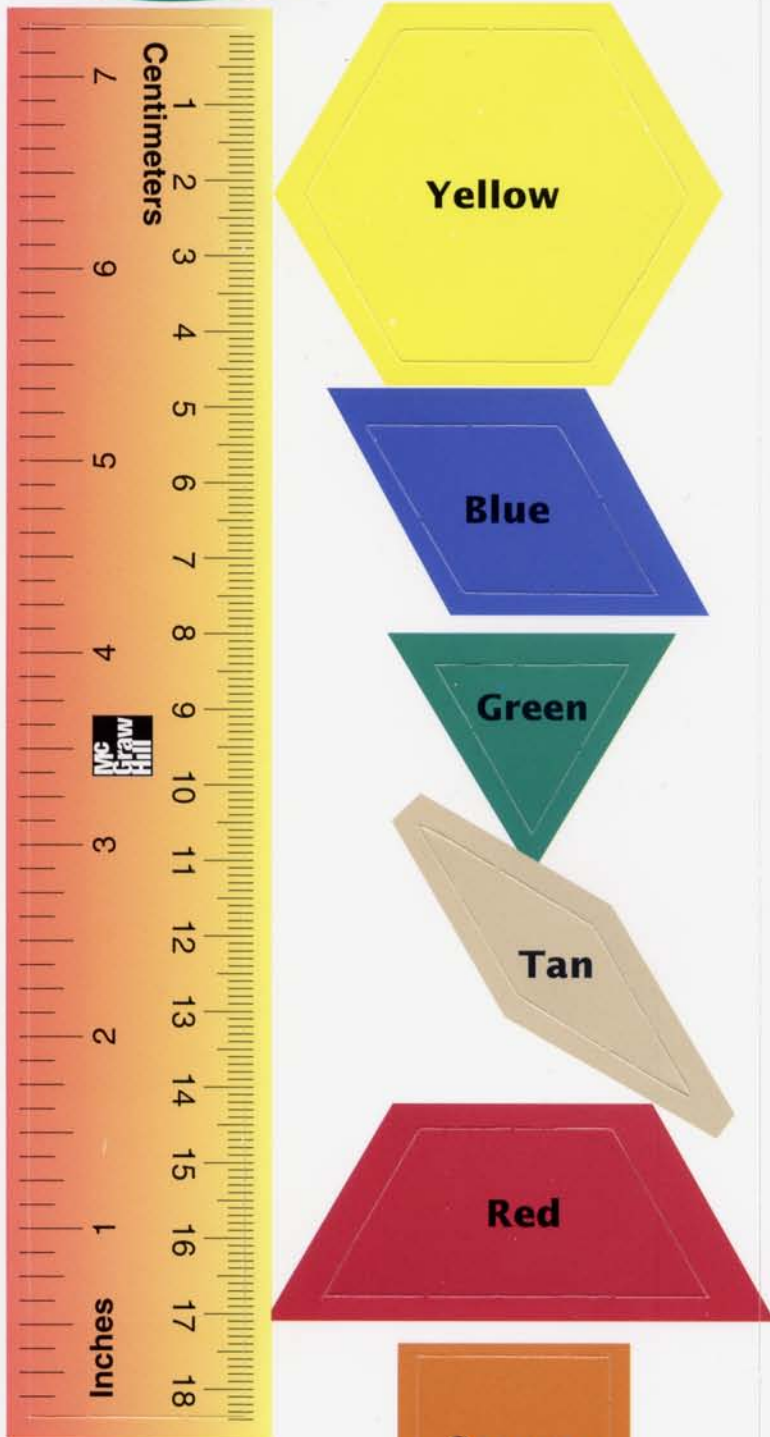

Ruler

Pattern Blocks

Pattern Blocks

Ruler

Pentomino

Pattern Blocks

Punch-Out Tools

WKCE-CRT

Grade 5

Ruler

Orange
Pattern Blocks

45289

Punch-Out Tools

WKCE-CRT

Grade 5

Ruler

Orange
Pattern Blocks

45289

0405060708IPAK98765432

Ruler

Tangrams

WKCE-CRT

Grade 7-8

Grade 10

Punch-Out Tools

Ruler

45291

WKCE-CRT

Grade 7-8

Grade 10

Punch-Out Tools

Ruler