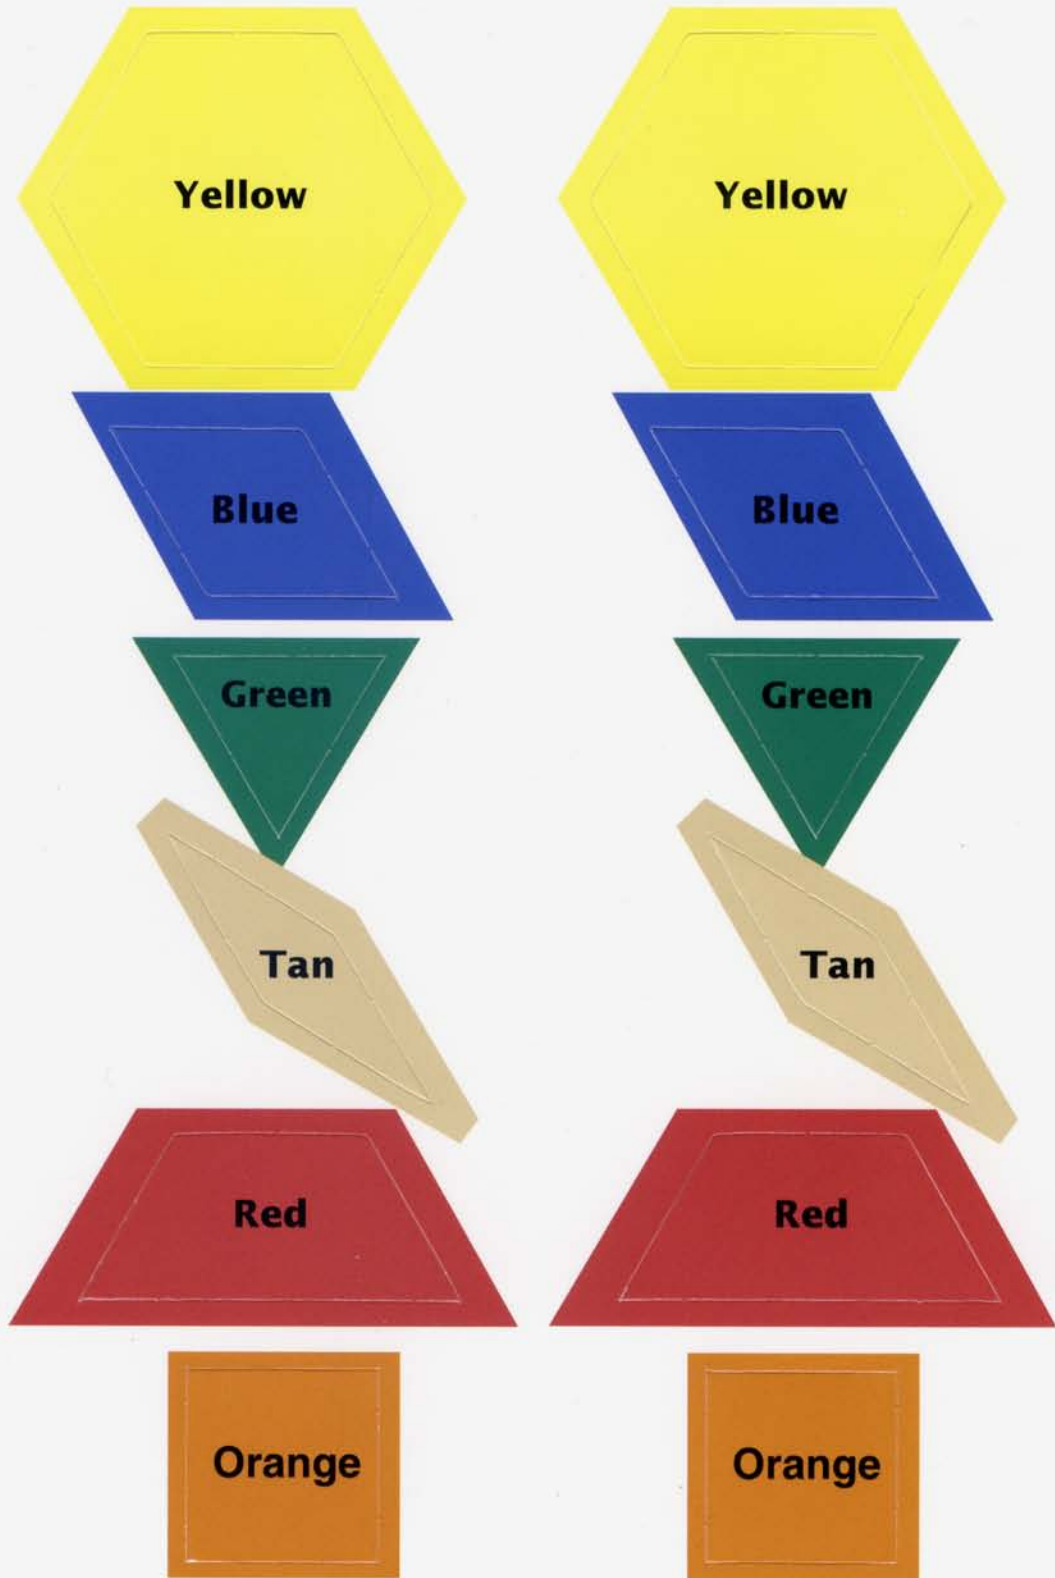

Ruler

Pattern Blocks

Pattern Blocks

Ruler

Pentomino

Pattern Blocks

Punch-Out Tools

WKCE-CRT

Grade 5

Ruler

Orange
Pattern Blocks

45289

Punch-Out Tools

WKCE-CRT

Grade 5

Ruler

Orange
Pattern Blocks

45289

0405060708IPAK98765432

Ruler

Tangrams

WKCE-CRT

Grade 7-8

Grade 10