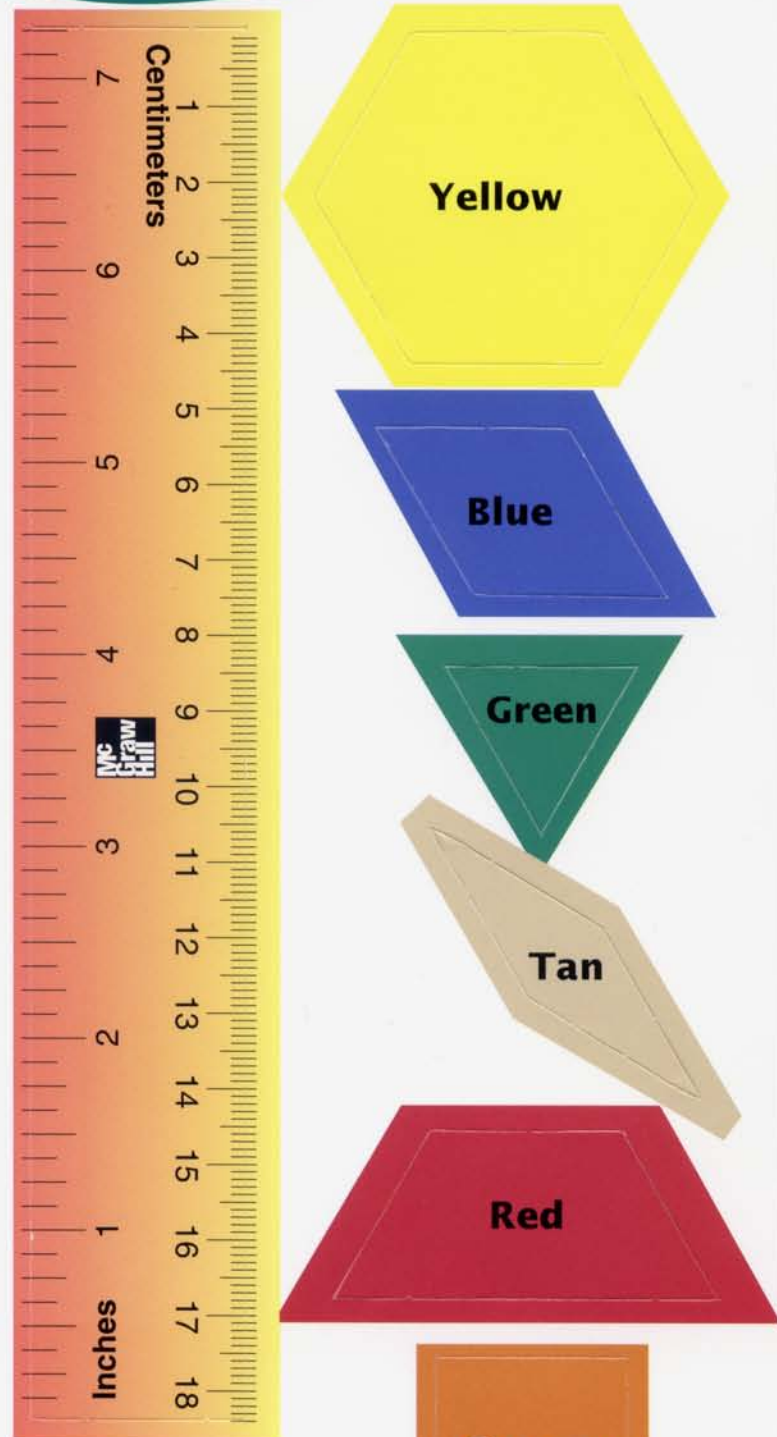

Ruler

Pattern Blocks

Pattern Blocks

Ruler

Pentomino

Pattern Blocks

Punch-Out Tools

WKCE-CRT

Grade 5

Ruler

Orange
Pattern Blocks

45289

Punch-Out Tools

WKCE-CRT

Grade 5

Ruler

Orange
Pattern Blocks

45289

0405060708IPAK98765432

Ruler

Tangrams

WKCE-CRT

Grade 7-8

Grade 10