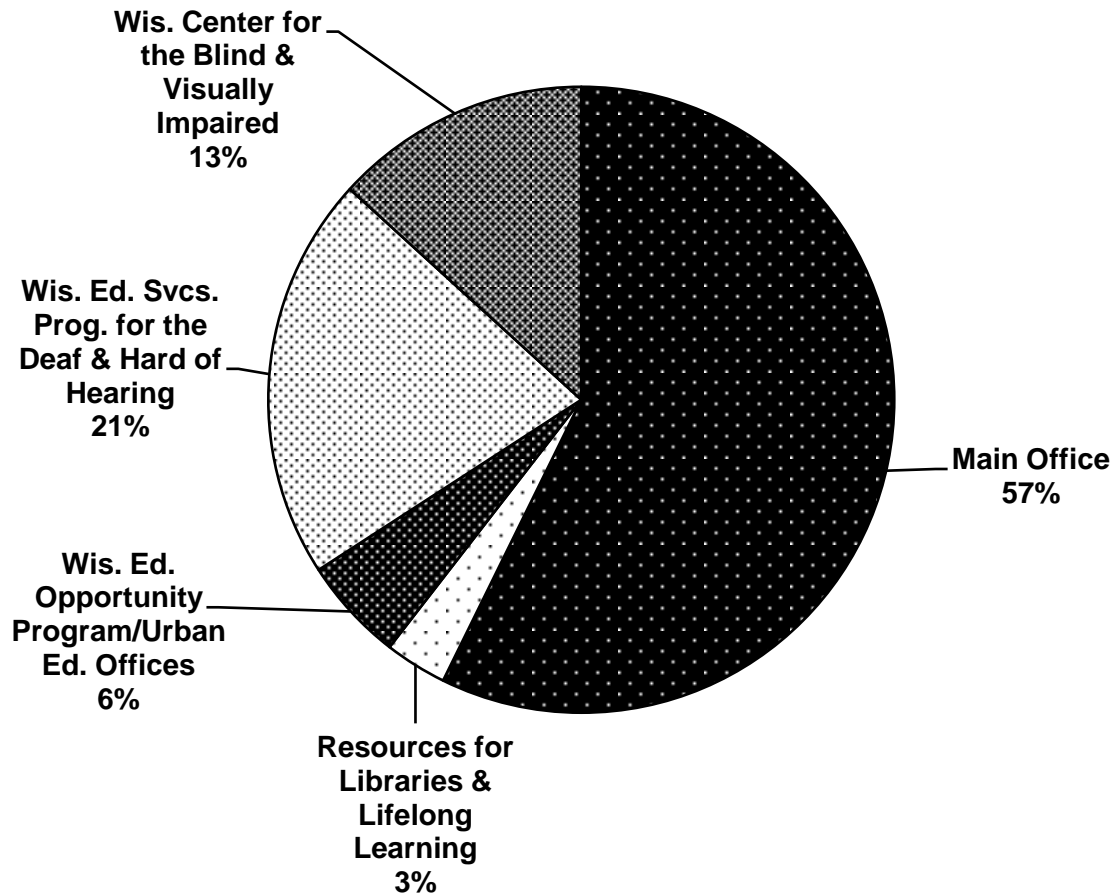

ALL DPI POSITIONS BY LOCATION

	<u>FTE</u>
Main Office	371.341
Resources for Libraries & Lifelong Learning	20.860
Wis. Ed. Opportunity Program/Urban Ed. Offices	34.725
Wis. Ed. Svcs. Prog. for the Deaf & Hard of Hearing	135.490
Wis. Center for the Blind & Visually Impaired	<u>85.884</u>
Total	648.300