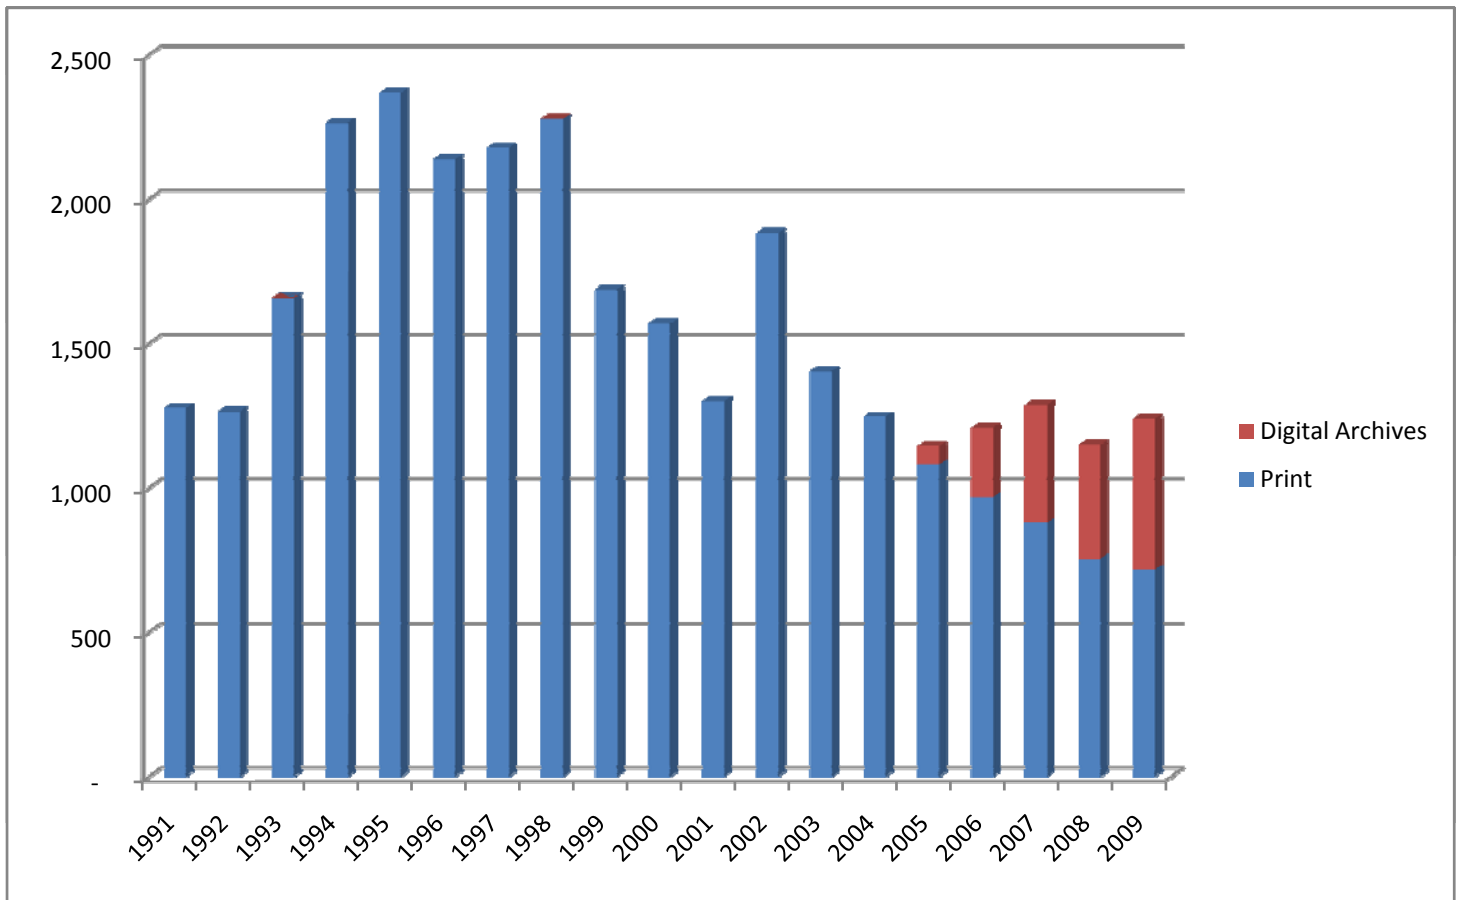

**State Documents Distributed by
The Wisconsin Documents Depository Program**

Year	Print	Digital Archives	Total
1991	1,278	-	1,278
1992	1,266	-	1,266
1993	1,659	-	1,659
1994	2,266	-	2,266
1995	2,369	-	2,369
1996	2,139	-	2,139
1997	2,180	-	2,180
1998	2,280	-	2,280
1999	1,688	-	1,688
2000	1,570	-	1,570
2001	1,301	-	1,301
2002	1,884	-	1,884
2003	1,405	-	1,405
2004	1,248	-	1,248
2005	1,083	63	1,146
2006	969	239	1,208
2007	880	409	1,289
2008	756	395	1,151
2009	718	521	1,239
Totals:	28,939	1,627	30,566

**State Documents Distributed by
The Wisconsin Documents Depository Program
Distribution over 1991 - 2009**

Document Depository Statistics for 2002

Shipping List No.	Shipment Date	WHS	R&L	State Lvl	LTD	Full	Total Shipped
2002-01	01/02/2001	-	-	-	-	135	135
2002-02	02/02/2002	-	-	30	35	71	136
2002-03	03/28/2002	21	4	18	9	21	73
2002-04	04/15/2002			4	14	41	59
2002-05	04/26/2002		3	3	9	74	89
2002-06	05/28/2002	11	3	19	45	73	151
2002-07	06/01/2002			19	9	106	134
2002-08	07/07/2002		1	6	25	68	100
2002-09	07/23/2002	1		18	18	80	117
2002-10	07/26/2002					5	5
2002-11	08/14/2002			7	14	47	68
2002-12	09/05/2002	7	1	63	32	34	137
2002-13	09/28/2002	2		43	40	66	151
2002-14	10/11/2002	9	2	10	21	47	89
2002-15	10/29/2002		2	20	17	61	100
2002-16	11/13/2002	74		5	31	51	161
2002-17	12/04/2002	1	3	12	28	64	108
2002-18	12/30/2002	11	6	24	26	58	125
Totals:		137	25	301	373	1,102	1,938
		7%	1%	16%	19%	57%	100%