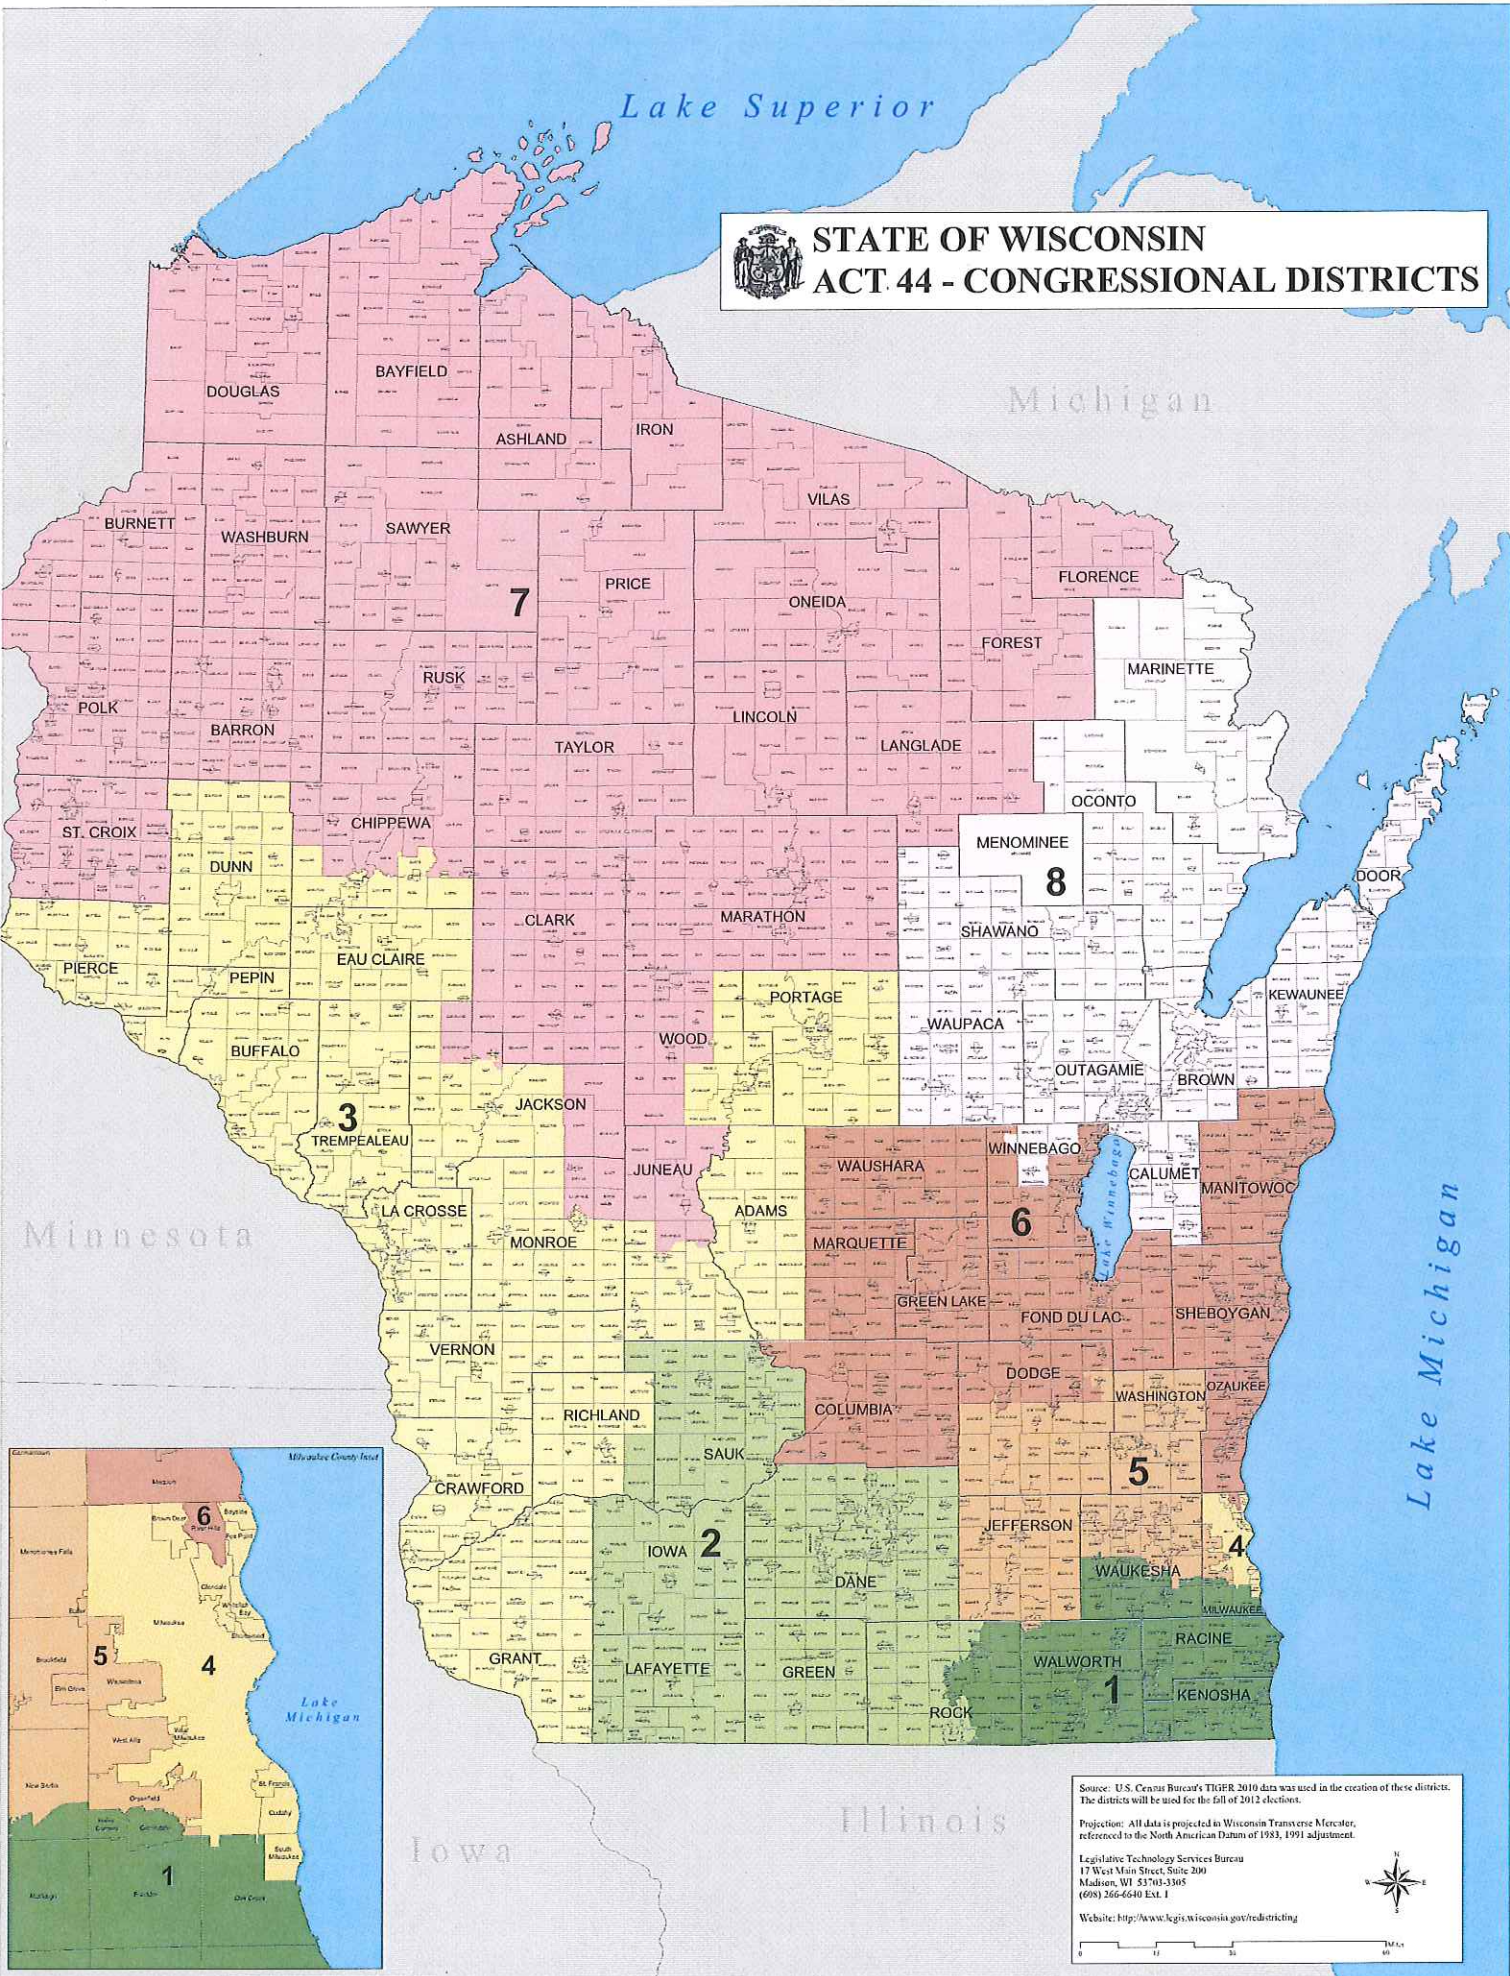

Lake Superior

STATE OF WISCONSIN ACT 44 - CONGRESSIONAL DISTRICTS

Michigan

Minnesota

Lake Michigan

Illinois

Iowa

Source: U.S. Census Bureau's TIGER 2010 data was used in the creation of these districts. The districts will be used for the fall of 2012 elections.

Projection: All data is projected to Wisconsin Transverse Mercator, referenced to the North American Datum of 1983, 1991 adjustment.

Legislative Technology Services Bureau
11 West Main Street, Suite 200
Madison, WI 53703-3305
(608) 266-6440 Ext. 1