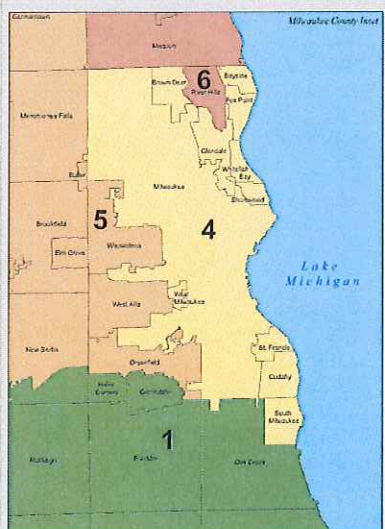

Lake Superior

STATE OF WISCONSIN ACT 44 - CONGRESSIONAL DISTRICTS

Michigan

Minnesota

Lake Michigan

Illinois

Iowa

Source: U.S. Census Bureau's TIGER 2010 data was used in the creation of these districts. The districts will be used for the fall of 2012 elections.

Projection: All data is projected to Wisconsin Transverse Mercator, referenced to the North American Datum of 1983, 1991 adjustment.

Legislative Technology Services Bureau
11 West Main Street, Suite 200
Madison, WI 53703-3305
(608) 266-6440 Ext. 1