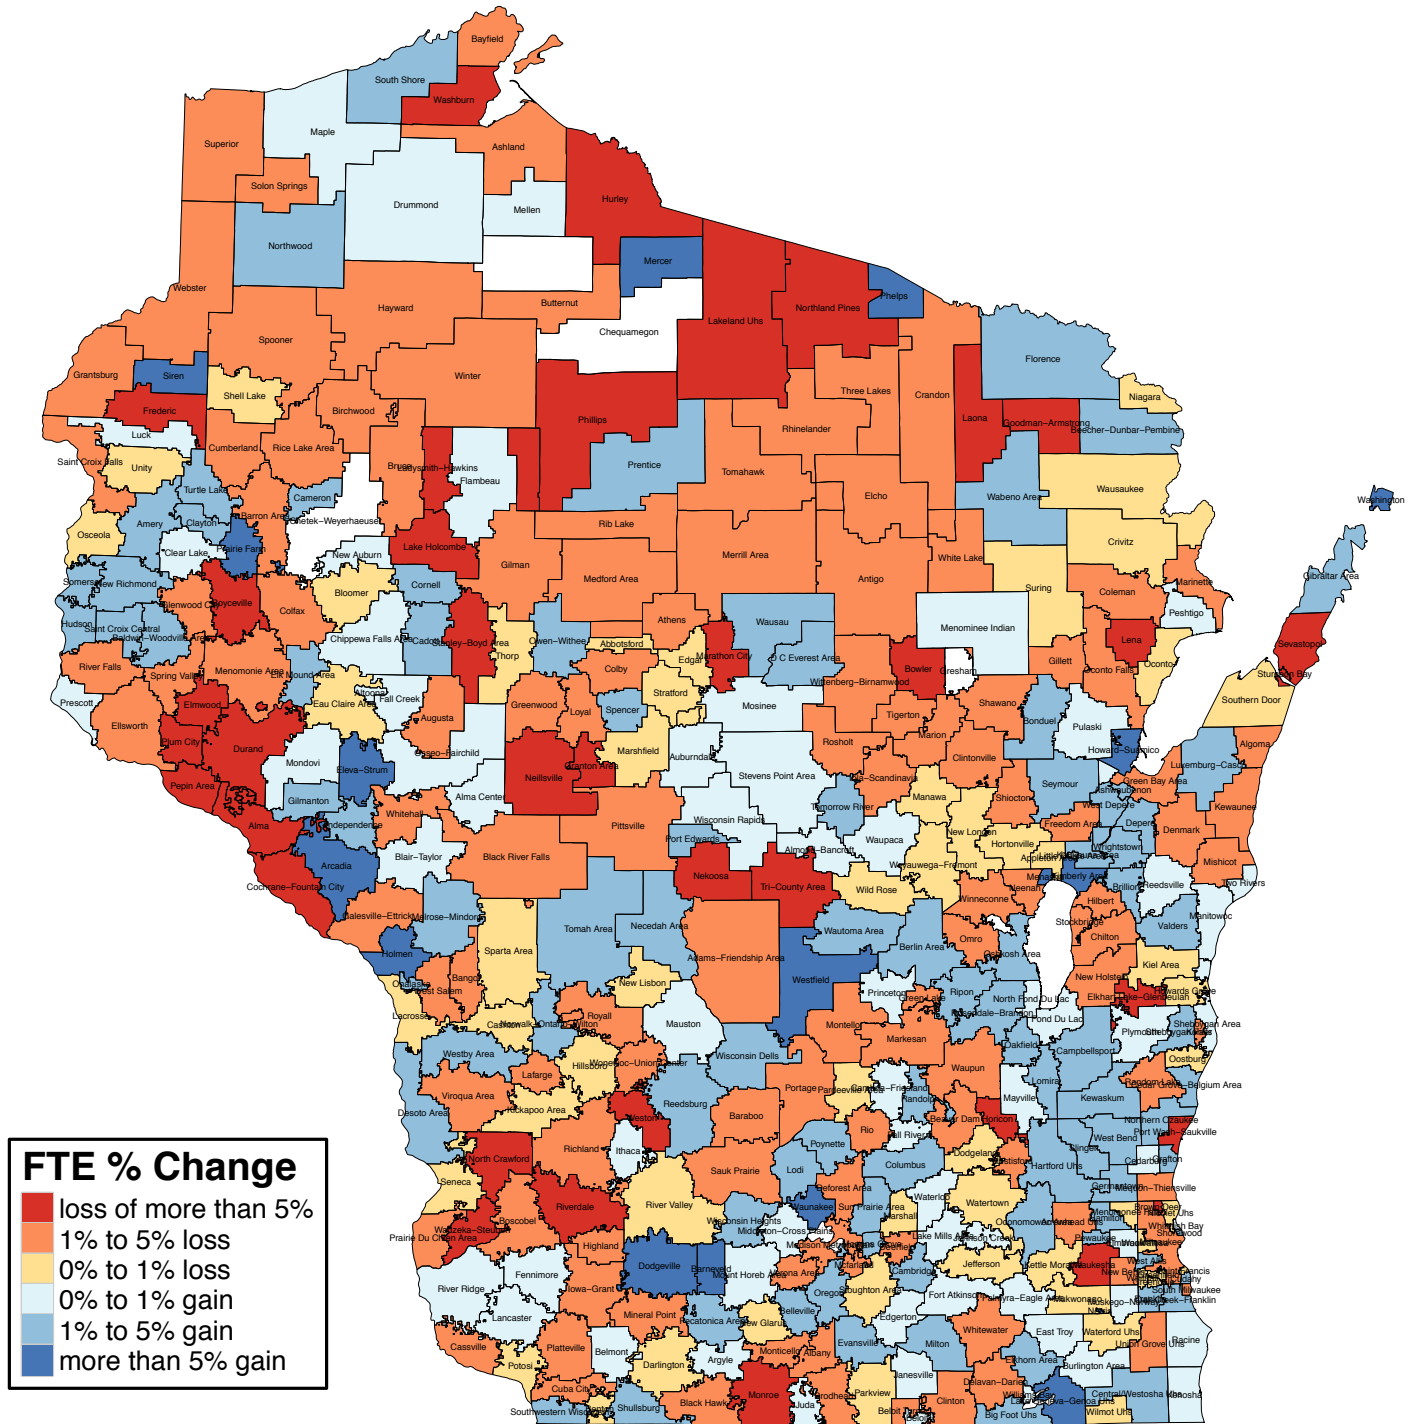

Wisconsin Teacher Position Changes 2006-2007

Data Source:
Wisconsin Department of Public
Instruction PI 1202 Staff Report
April 2012