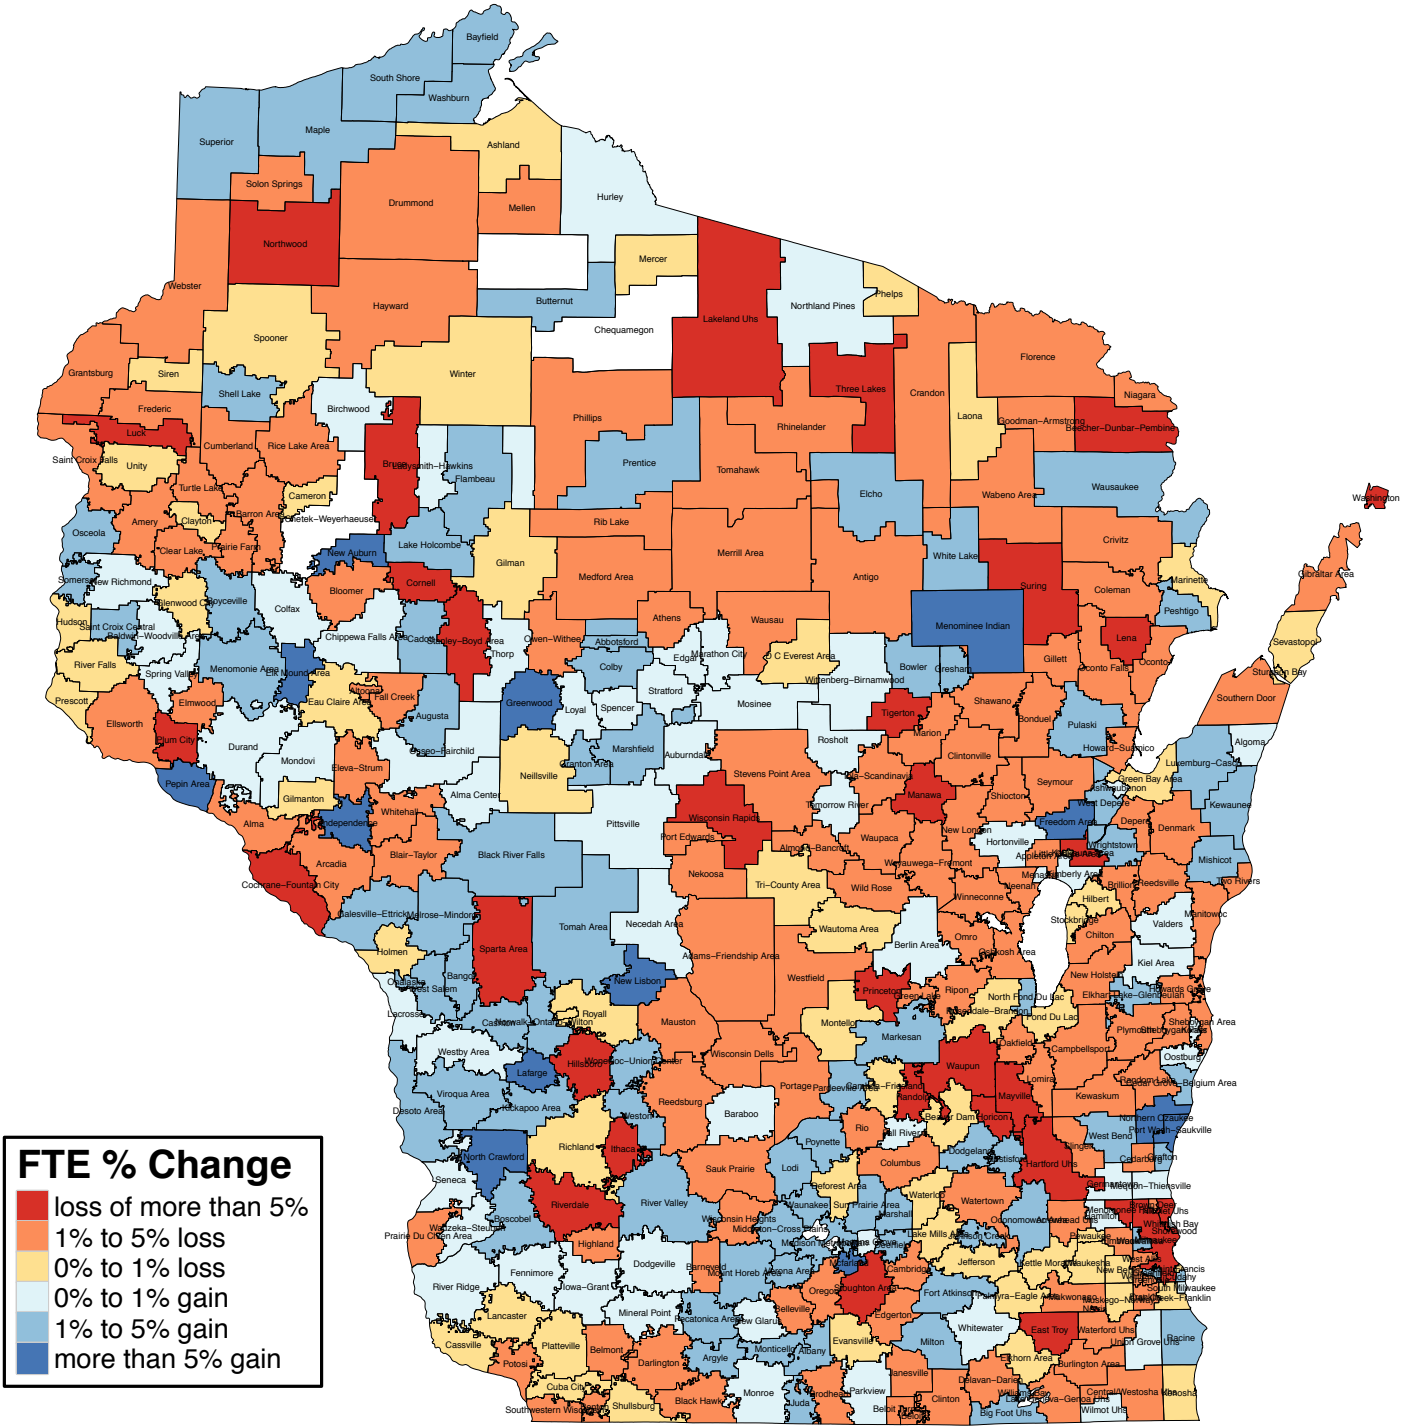

Wisconsin Teacher Position Changes 2009-2010

Data Source:
Wisconsin Department of Public
Instruction PI 1202 Staff Report
April 2012