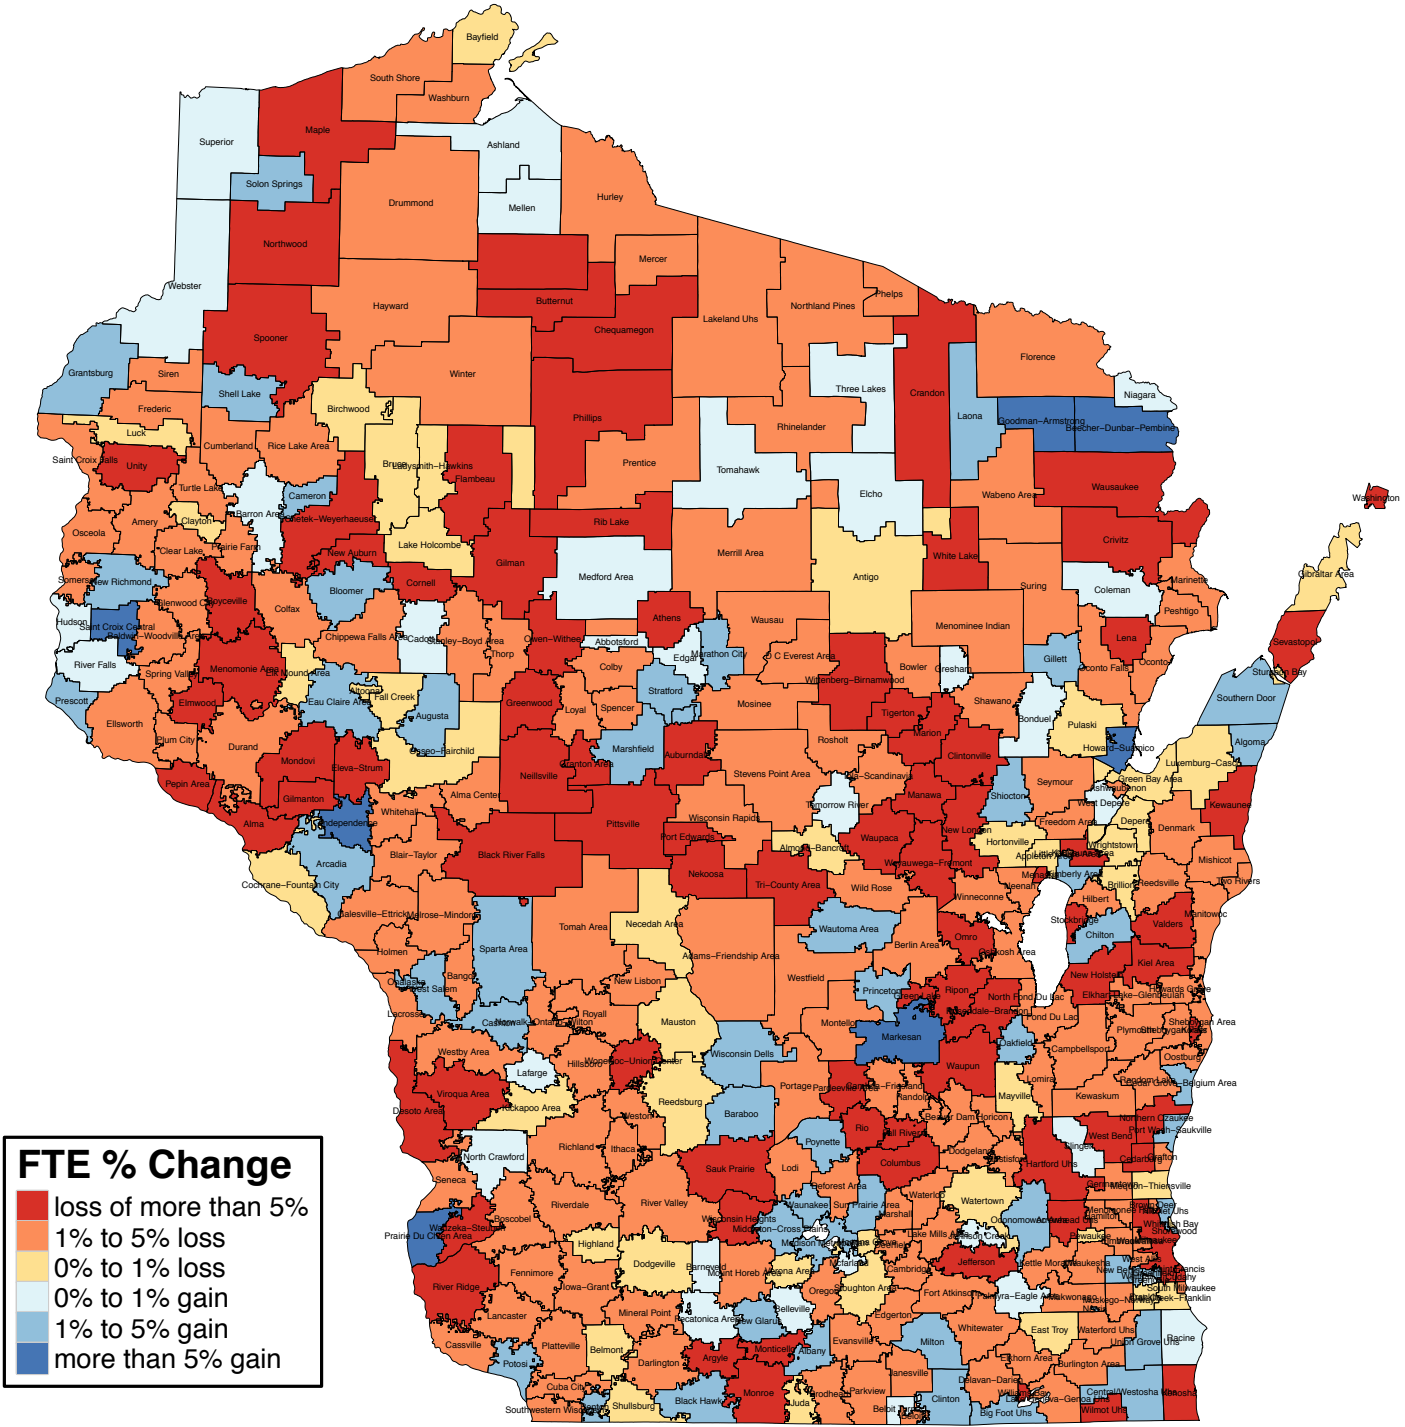

Wisconsin Teacher Position Changes 2011-2012

Data Source:
Wisconsin Department of Public
Instruction PI 1202 Staff Report
April 2012