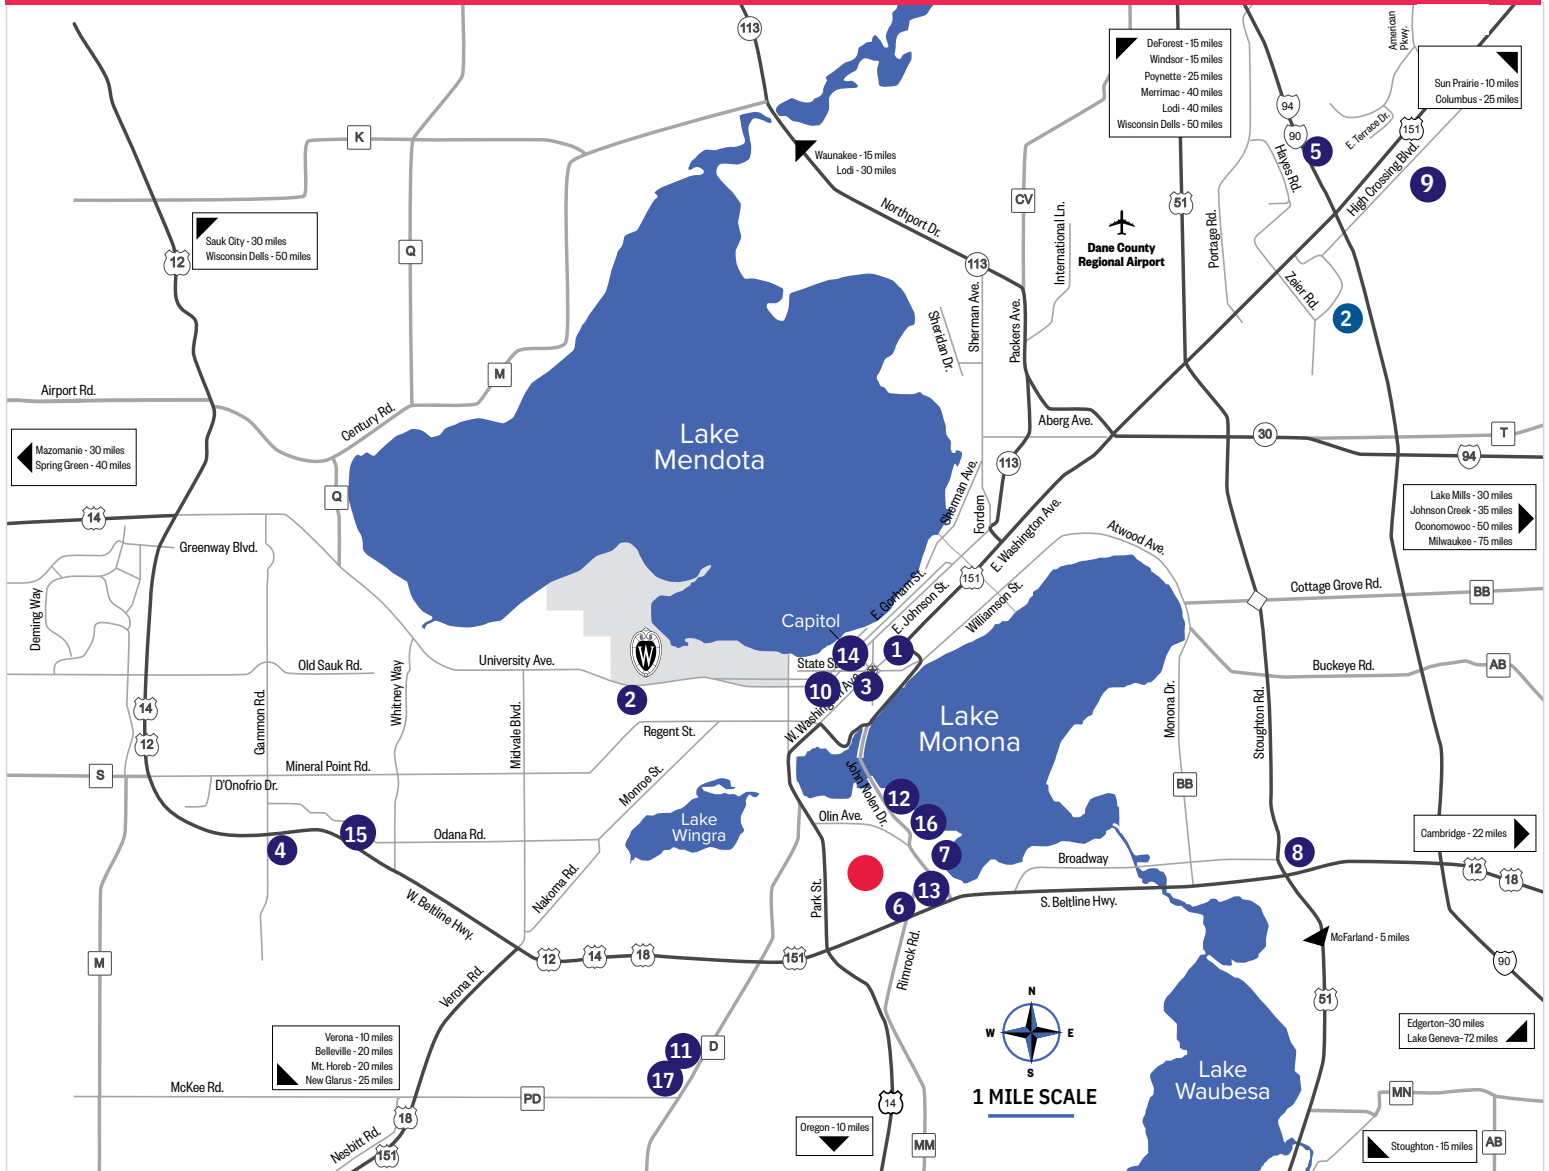

Wisconsin FBLA State Leadership  
Conference 2020

March 30-31, 2020  
Alliant Energy Center

destination  
**madison**<sup>TM</sup>

**HOTELS**

- 1 AC Hotel Madison Downtown
- 2 Best Western Plus InnTowner Madison
- 3 Best Western Premier Park Hotel
- 4 Best Western West Towne Suites
- 5 Cambria Hotel Madison East
- 6 Clarion Suites at the Alliant Energy Center
- 7 Comfort Inn Madison - Downtown
- 8 Days Inn & Suites
- 9 GrandStay Hotel & Suites
- 10 Hampton Inn & Suites Madison/Downtown
- 11 Hawthorn Suites by Whyndham Madison Fitchburg
- 12 Holiday Inn Express and Suites - Madison Central

- 13 Home2 Suites by Hilton Madison Central
- 14 The Madison Concourse Hotel and Governor's Club
- 15 Radisson Hotel Madison
- 16 Sheraton Madison Hotel
- 17 Wyndham Garden Fitchburg

● Alliant Energy Center

destination  
madison™