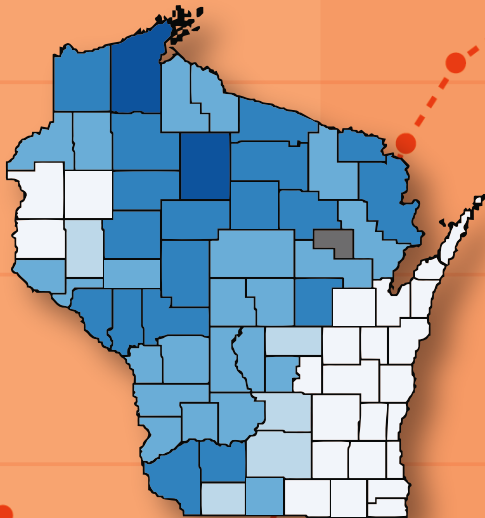

**SNAPSHOT**  
WISCONSIN

**View and download  
Snapshot Wisconsin data!**

**Snapshot Wisconsin** is a community science project for monitoring wildlife through a statewide network of trail cameras. The photos from these cameras provide data to help the Wisconsin DNR make wildlife management decisions.

The **Data Dashboard** is a unique online tool designed to help visualize many aspects of Snapshot Wisconsin data over space and time.