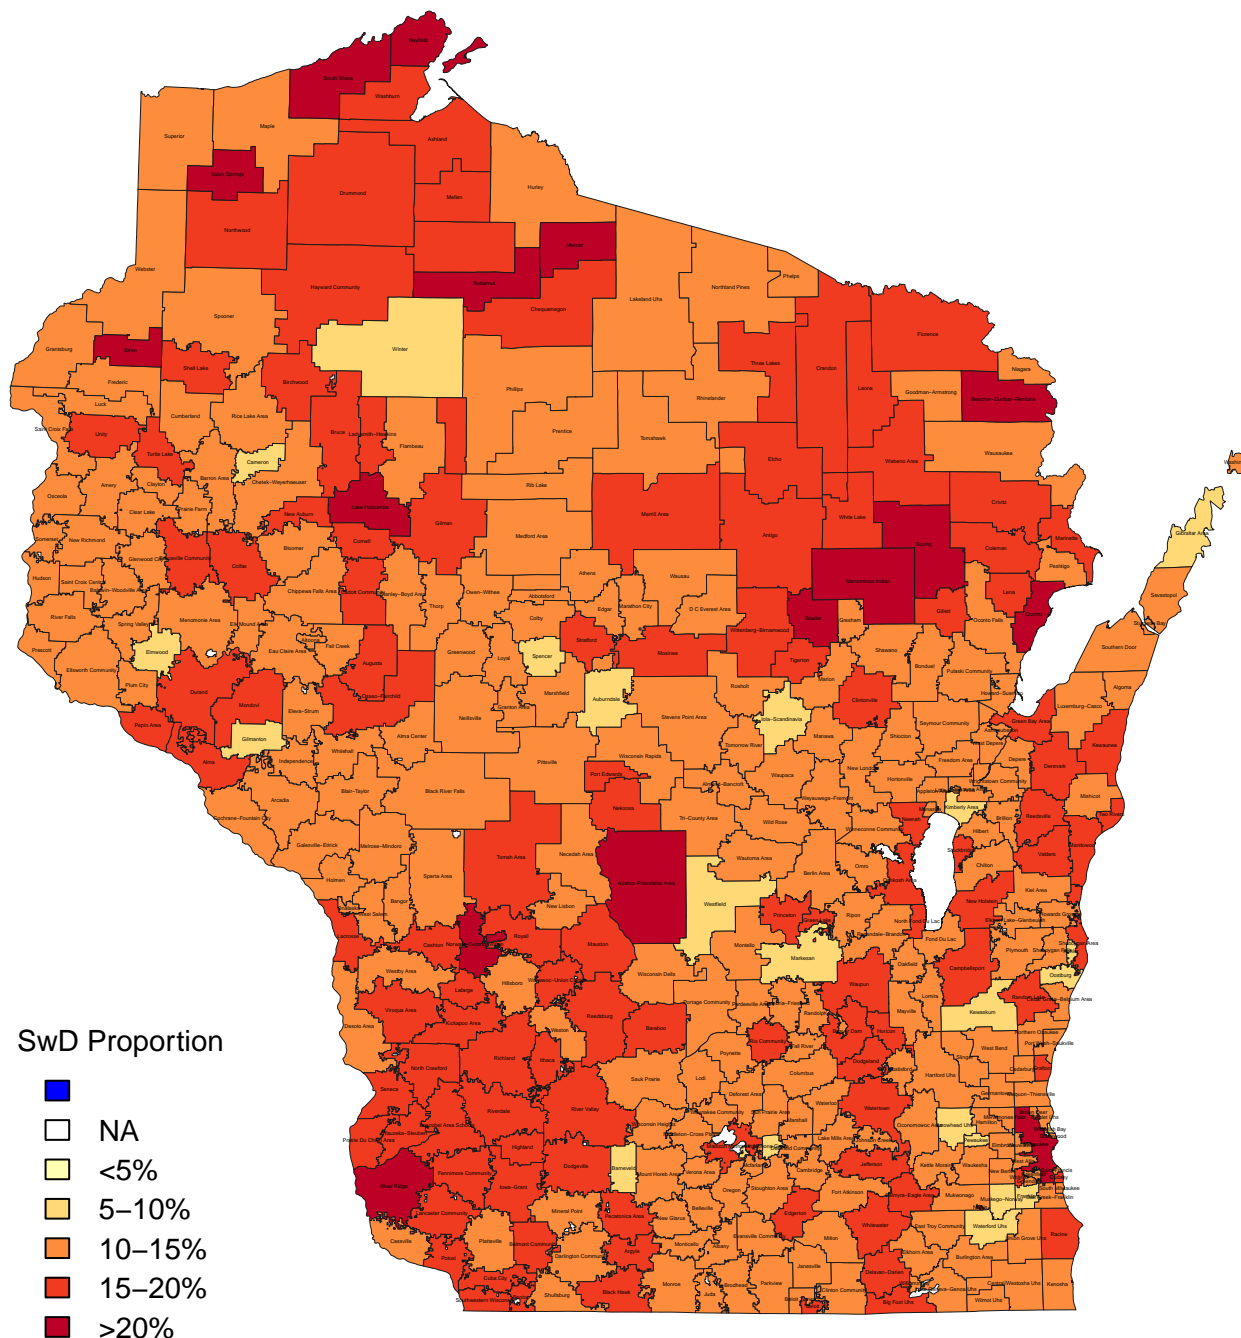

Proportion of Students with Disabilities by District 2010

All Data From October 2010 Student Counts Reported to DPI