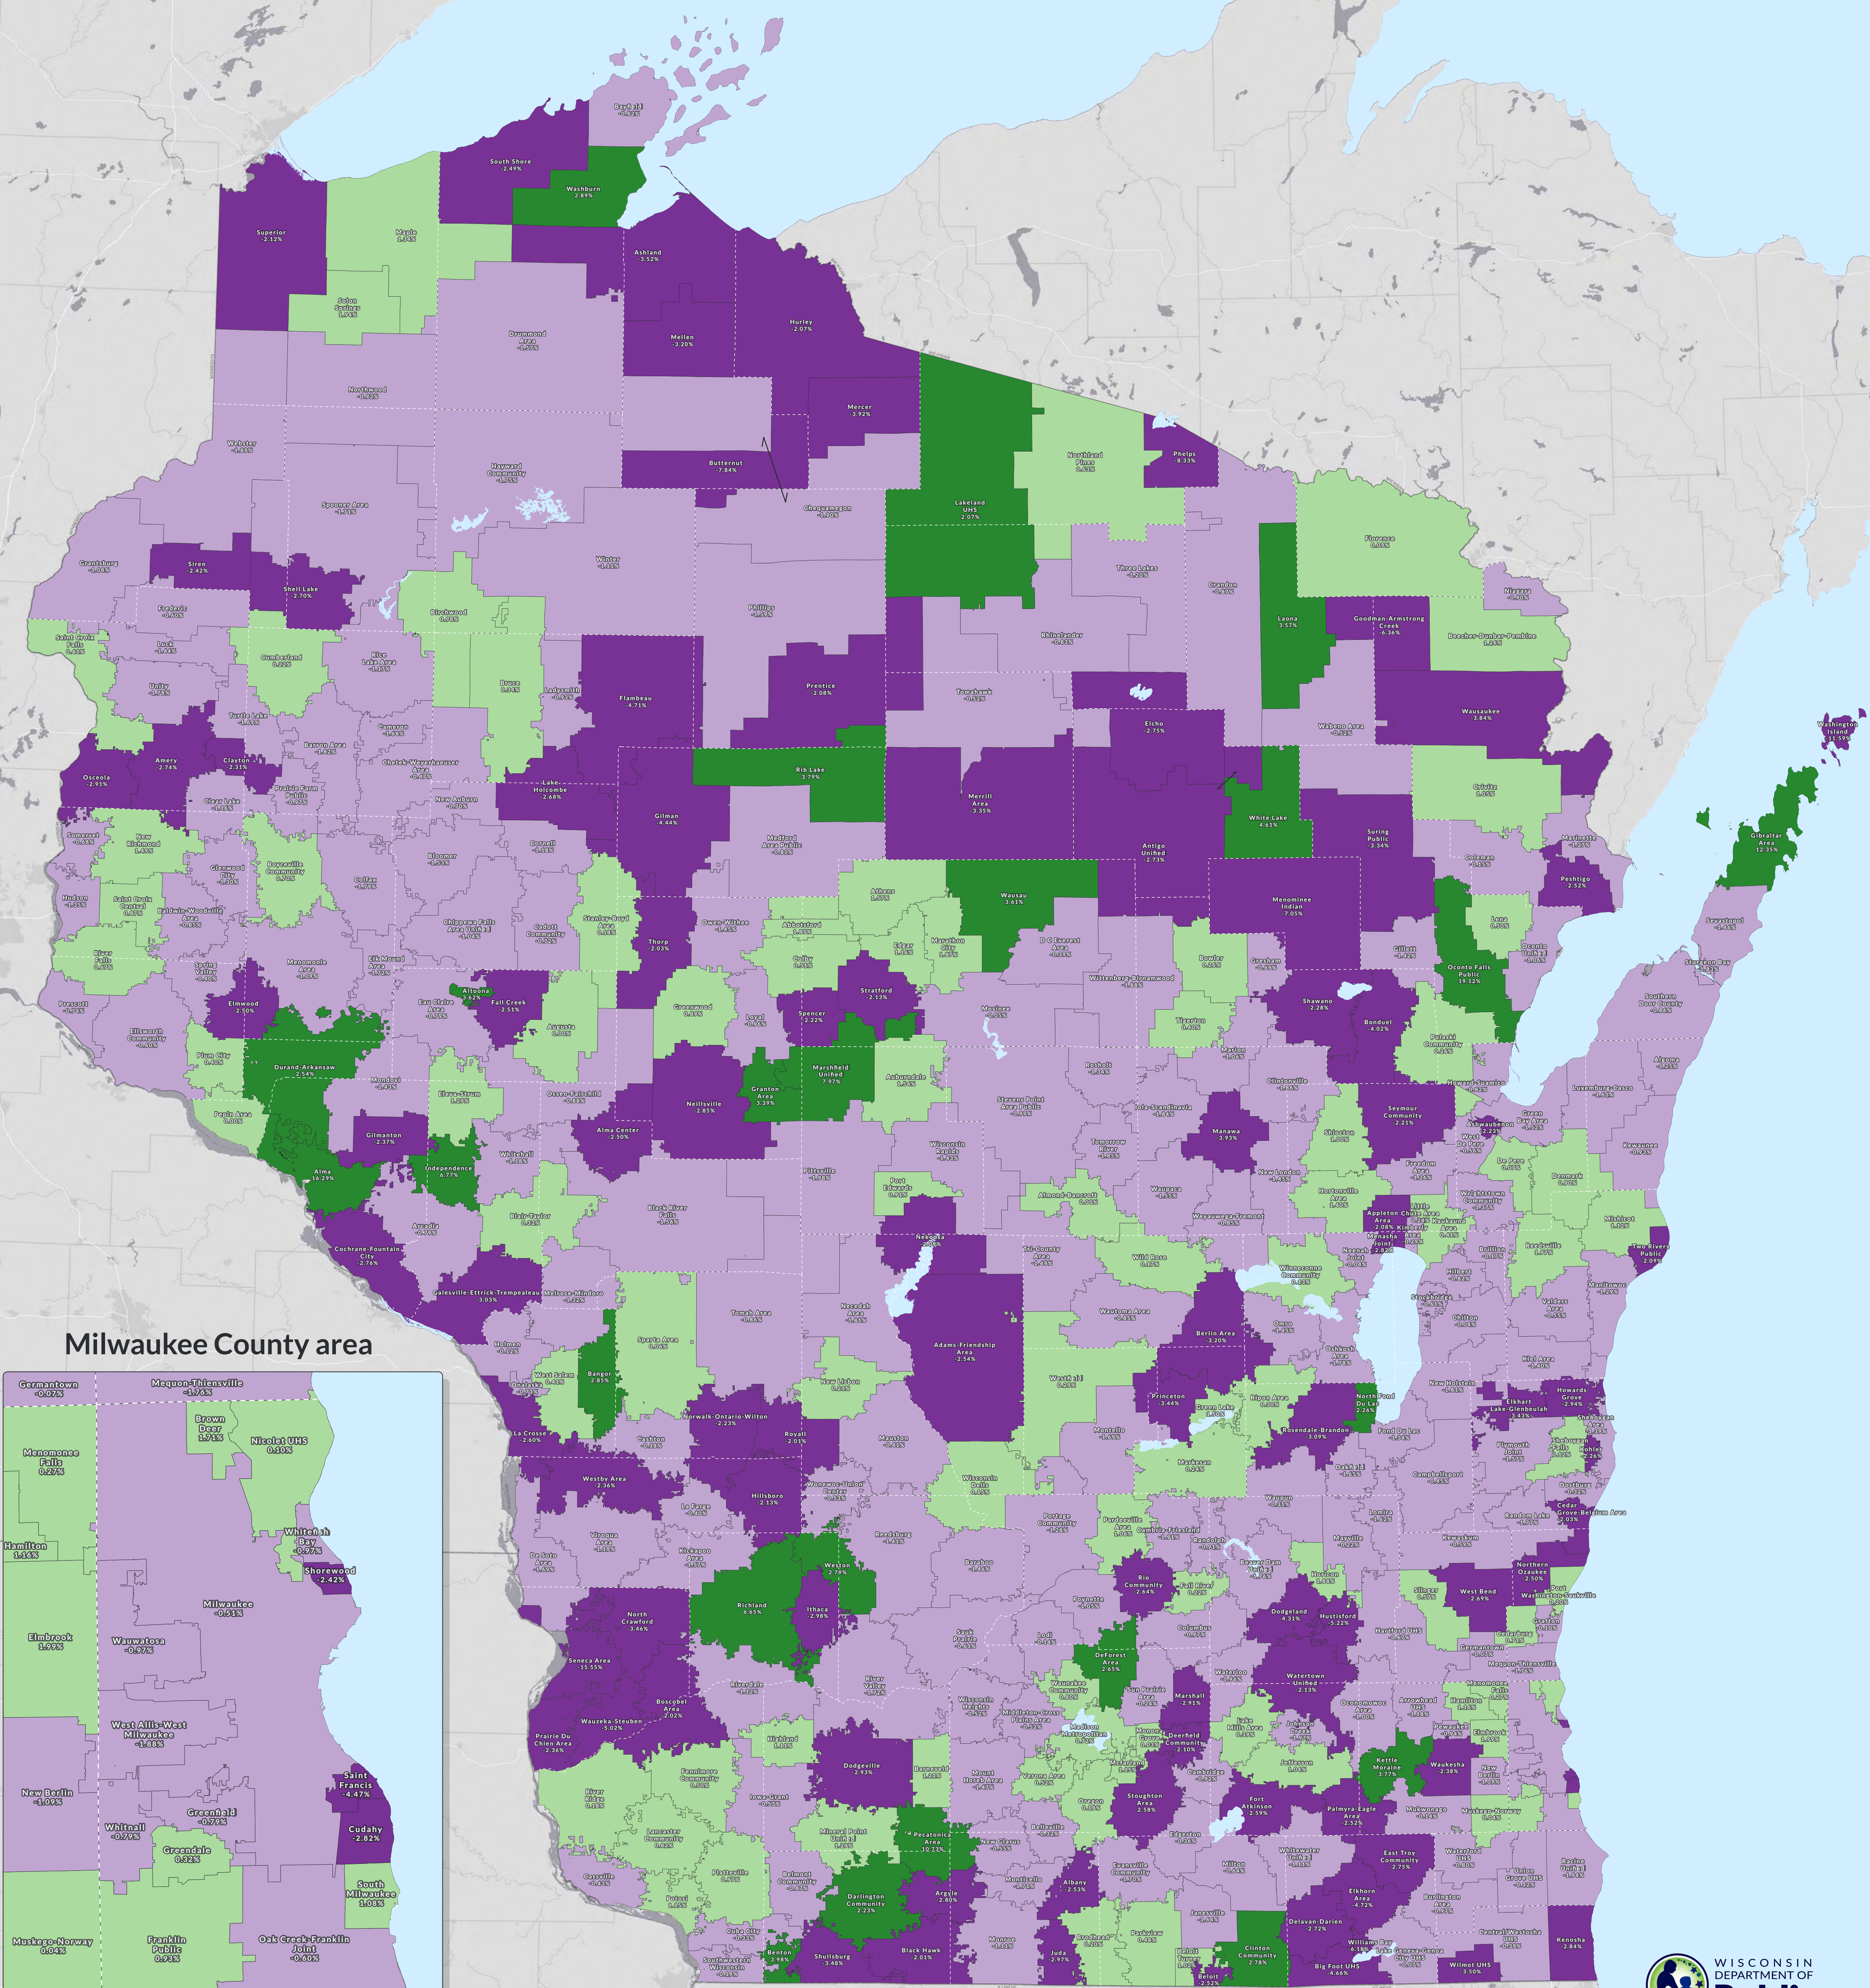

# Percentage Change in School Districts' Base Revenue Limit Authority Between 2020-2021 and 2021-2022

## Milwaukee County area

K-8 school districts are not shown.  
Norris School District is not represented in the data.