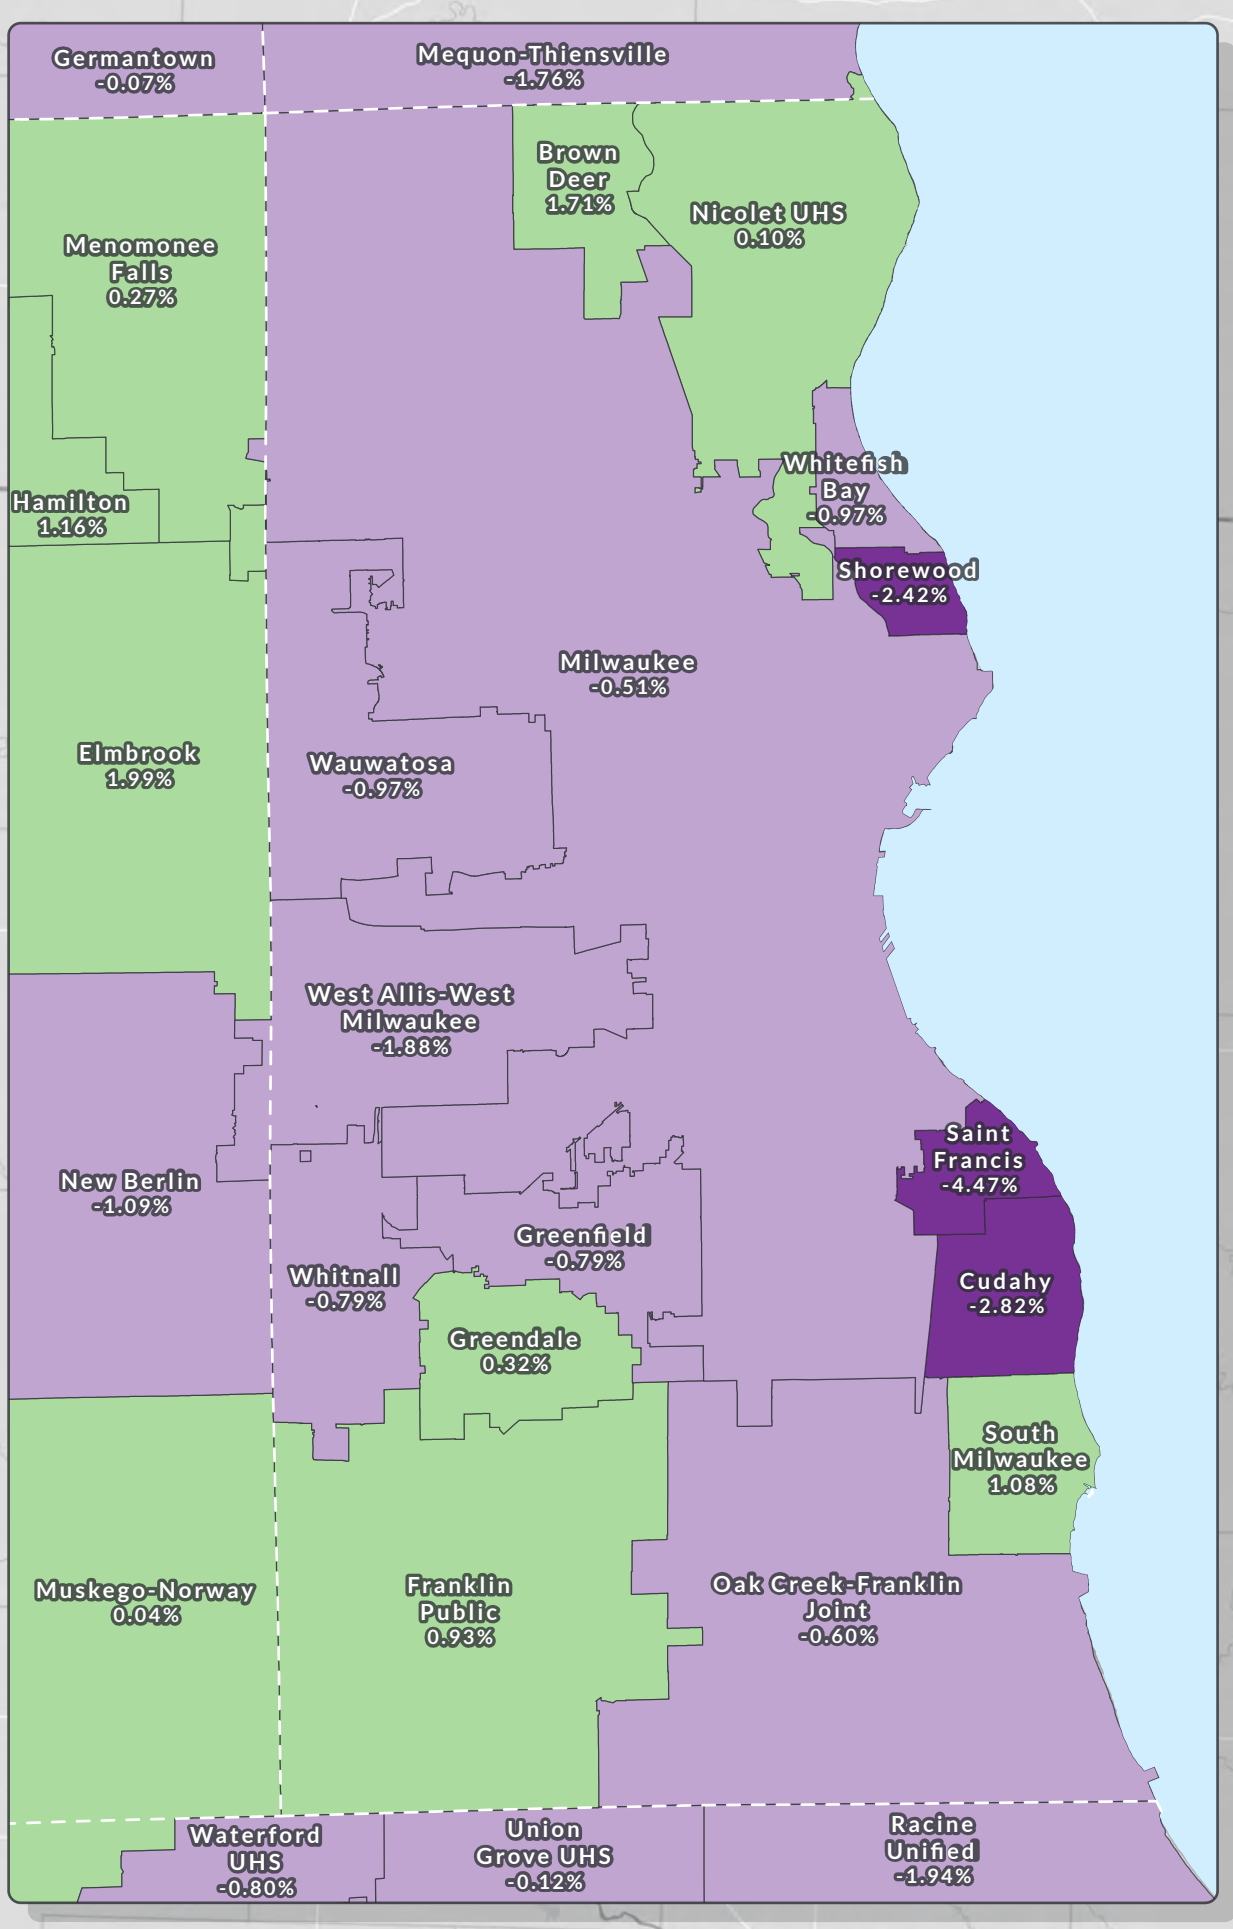

# Percentage Change in School Districts' Base Revenue Limit Authority Between 2020-2021 and 2021-2022

## Milwaukee County area

K-8 school districts are not shown.  
Norris School District is not represented in the data.