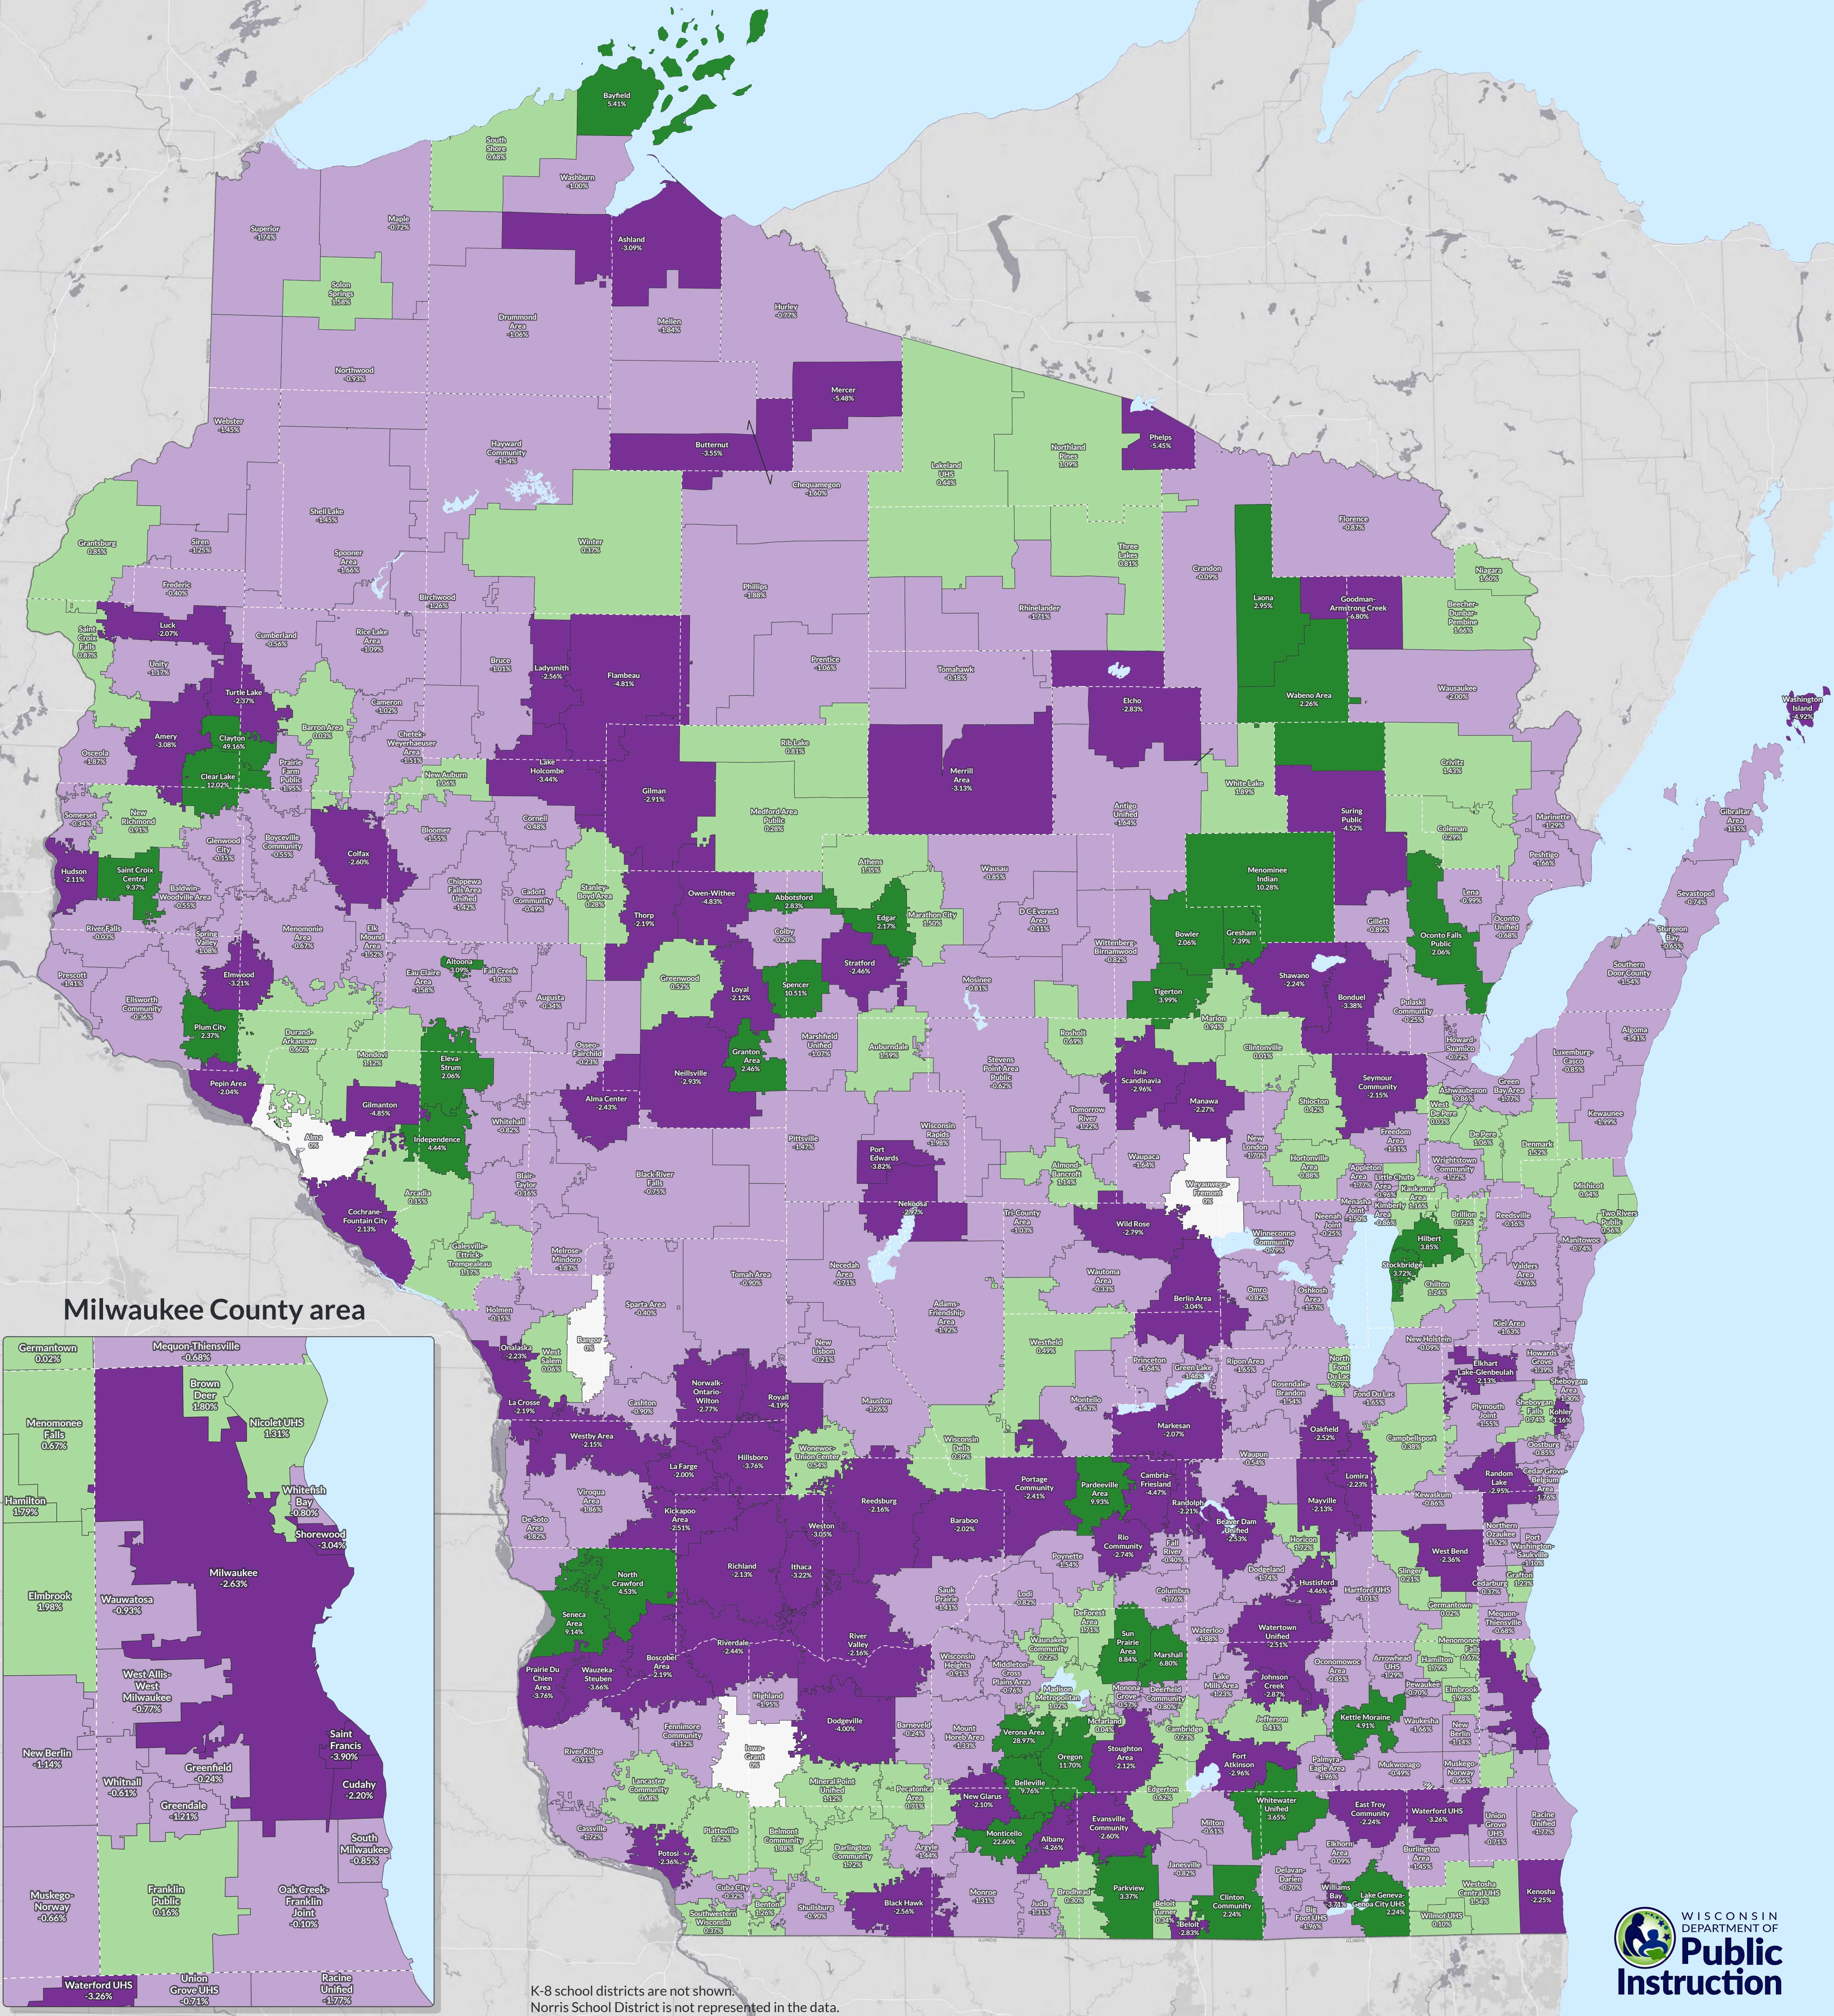

# Percentage Change in School Districts' Base Revenue Limit Authority Between 2021-2022 and 2022-2023

## Milwaukee County area

K-8 school districts are not shown.  
Norris School District is not represented in the data.