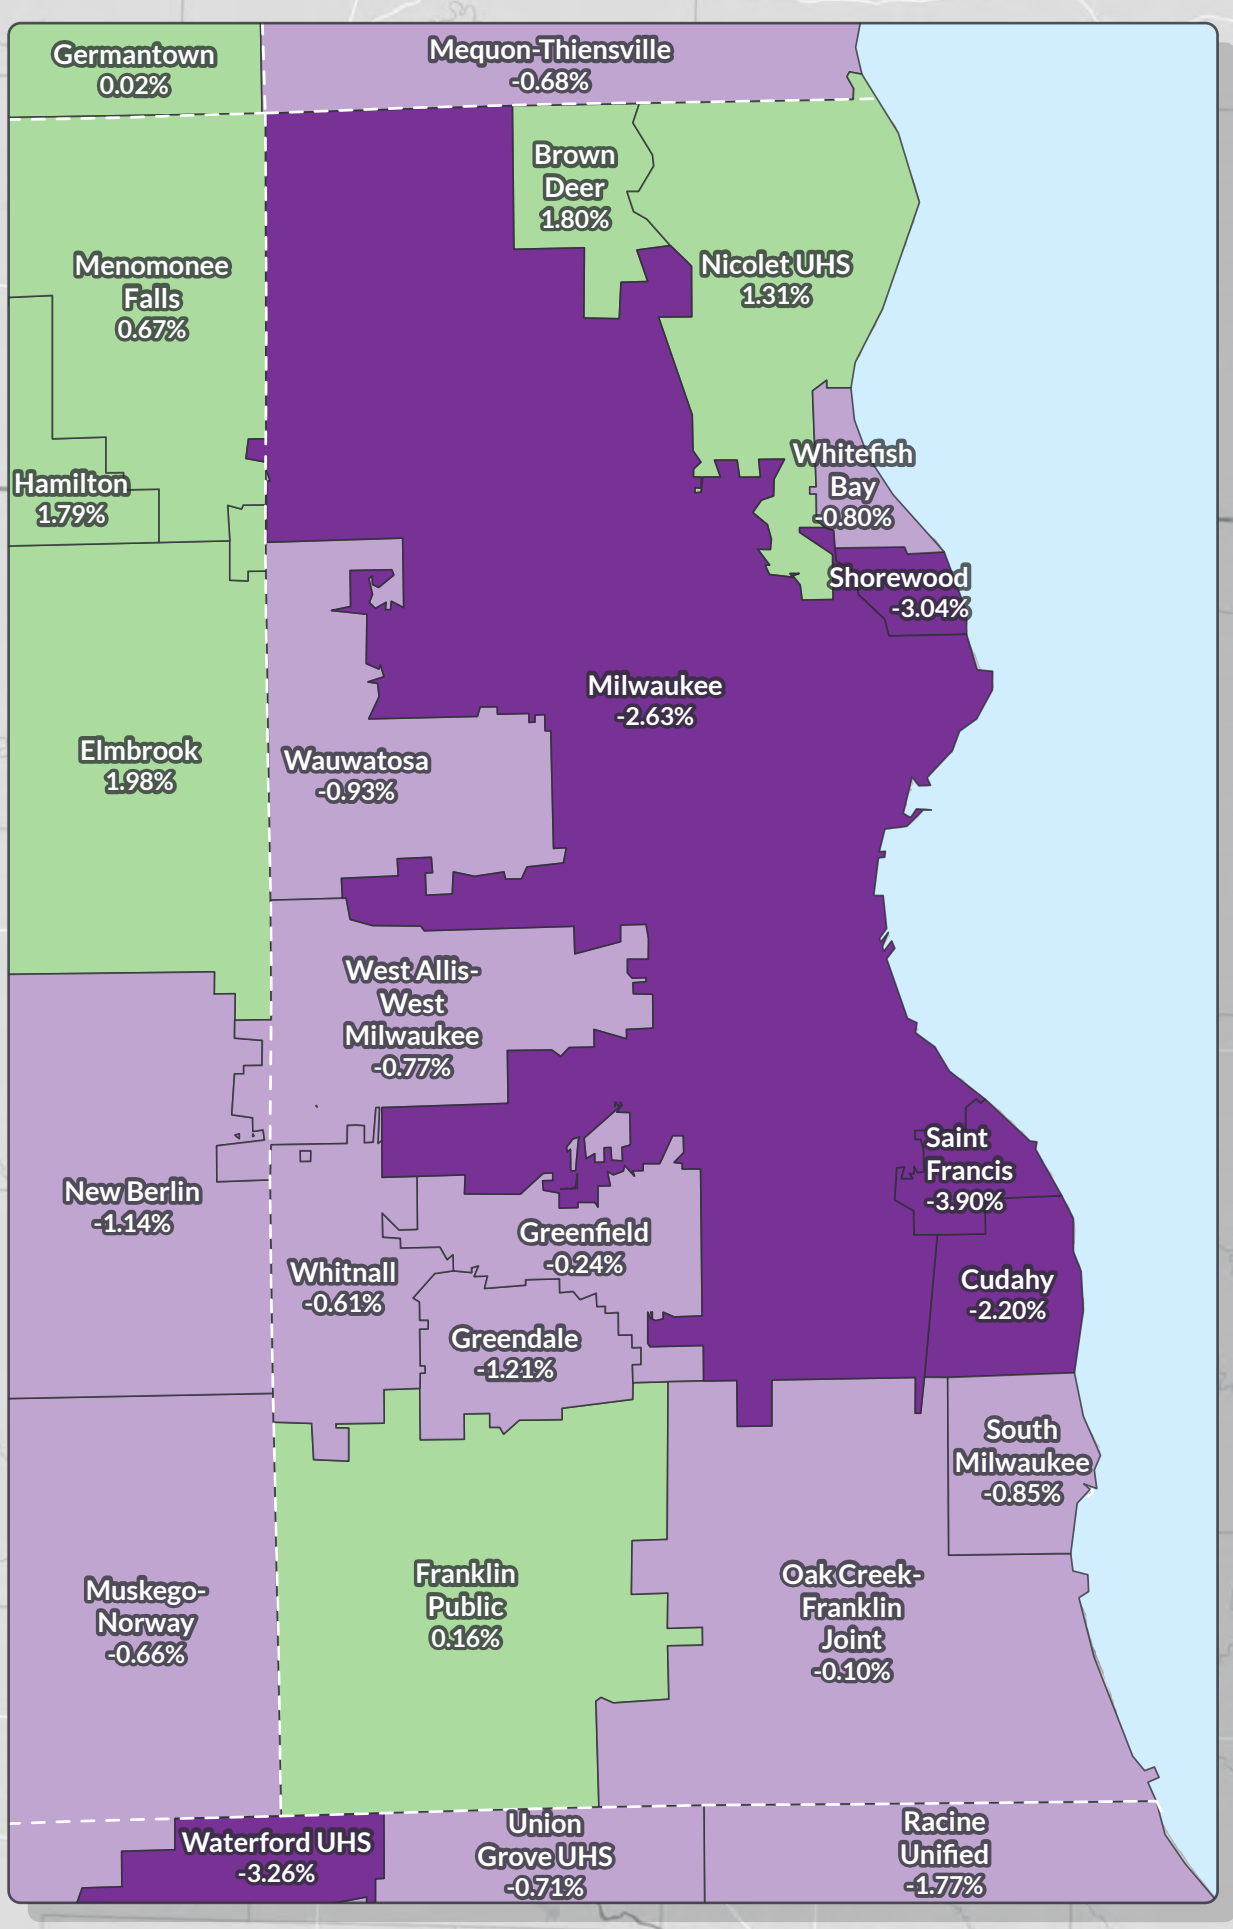

# Percentage Change in School Districts' Base Revenue Limit Authority Between 2021-2022 and 2022-2023

## Milwaukee County area

K-8 school districts are not shown.  
Norris School District is not represented in the data.