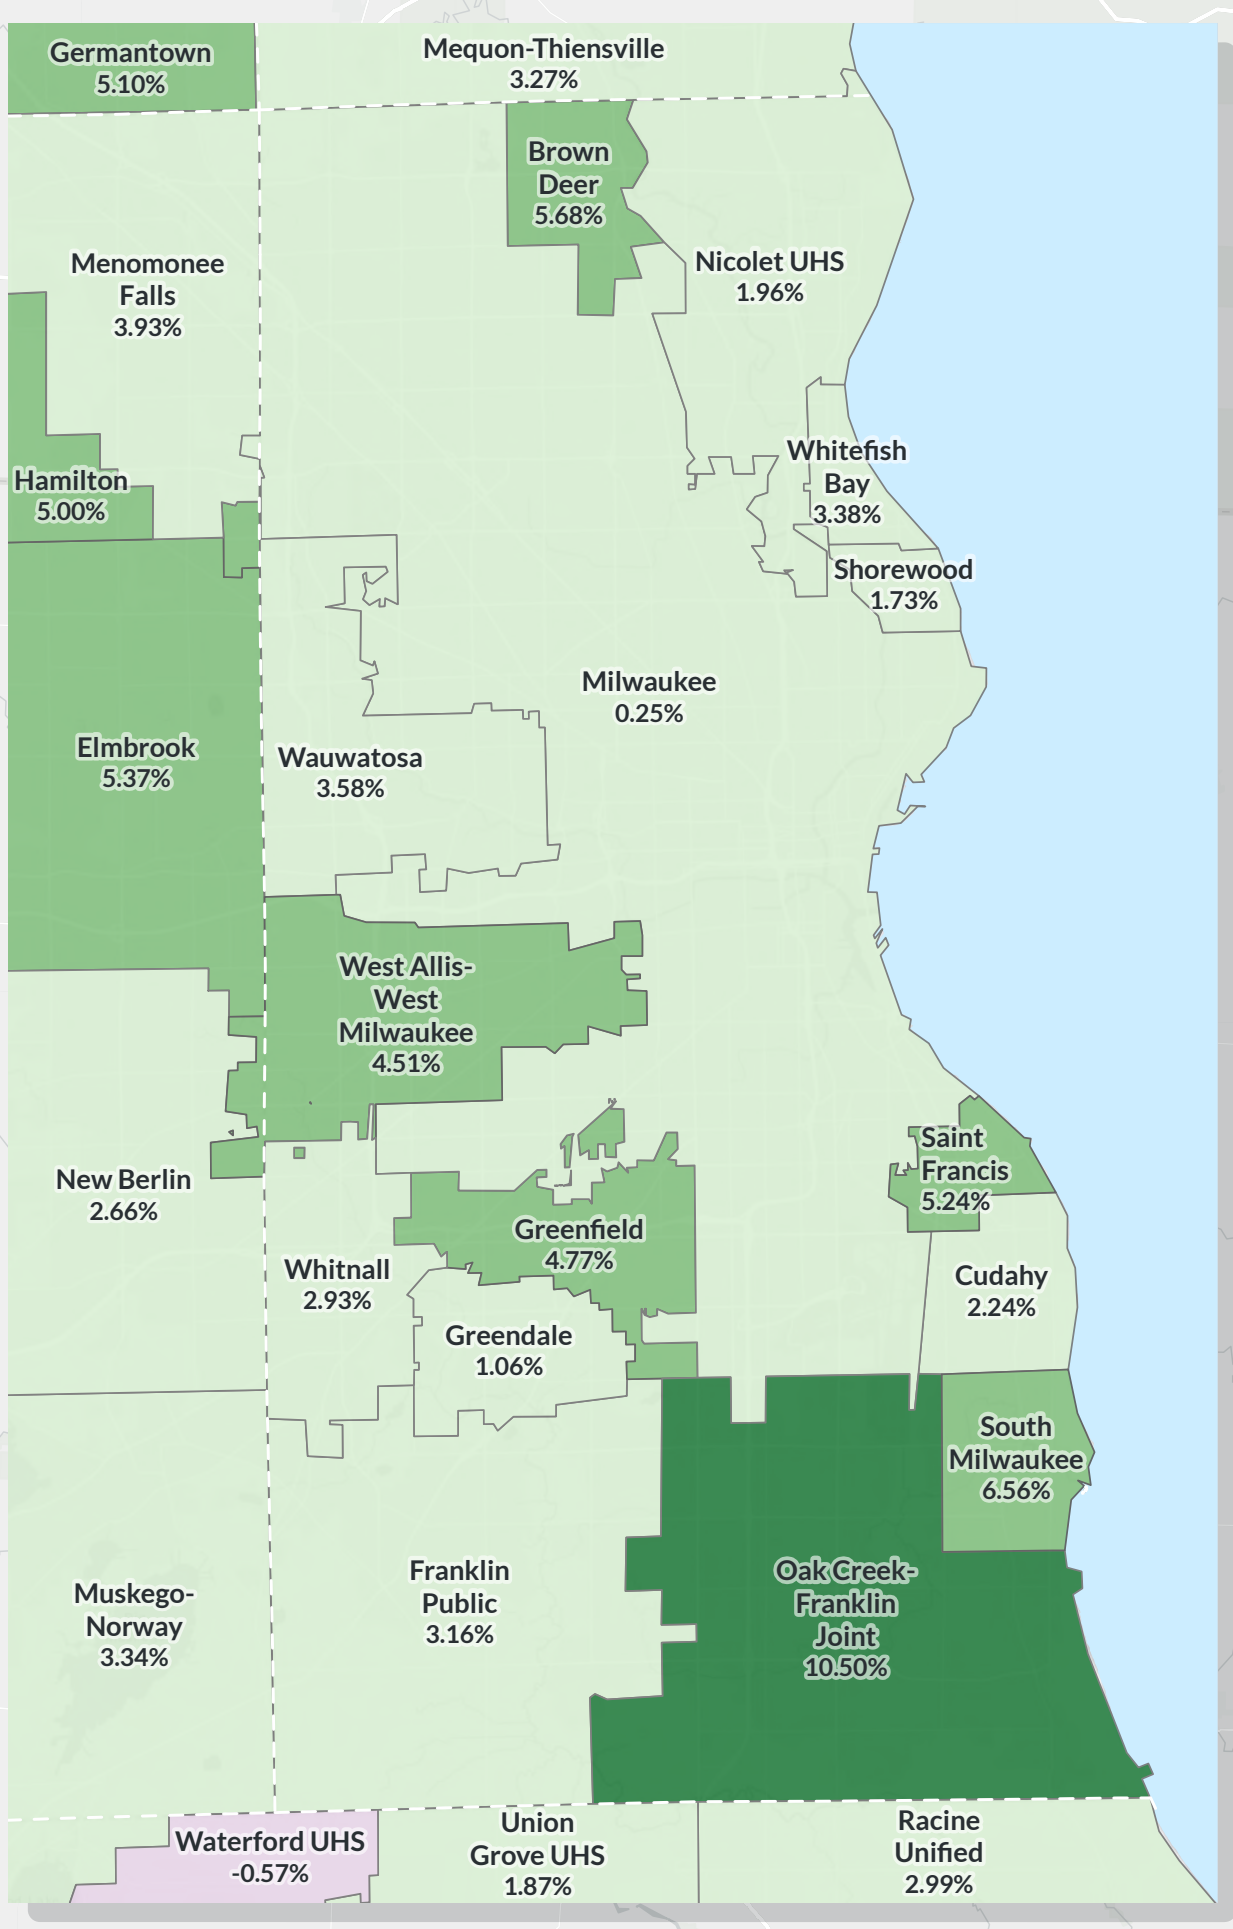

# Percentage Change in School Districts' Base Revenue Limit Authority Between 2022-2023 and 2024-2024

## Milwaukee County area

K-8 school districts are not shown.  
Norris School District is not represented in the data.