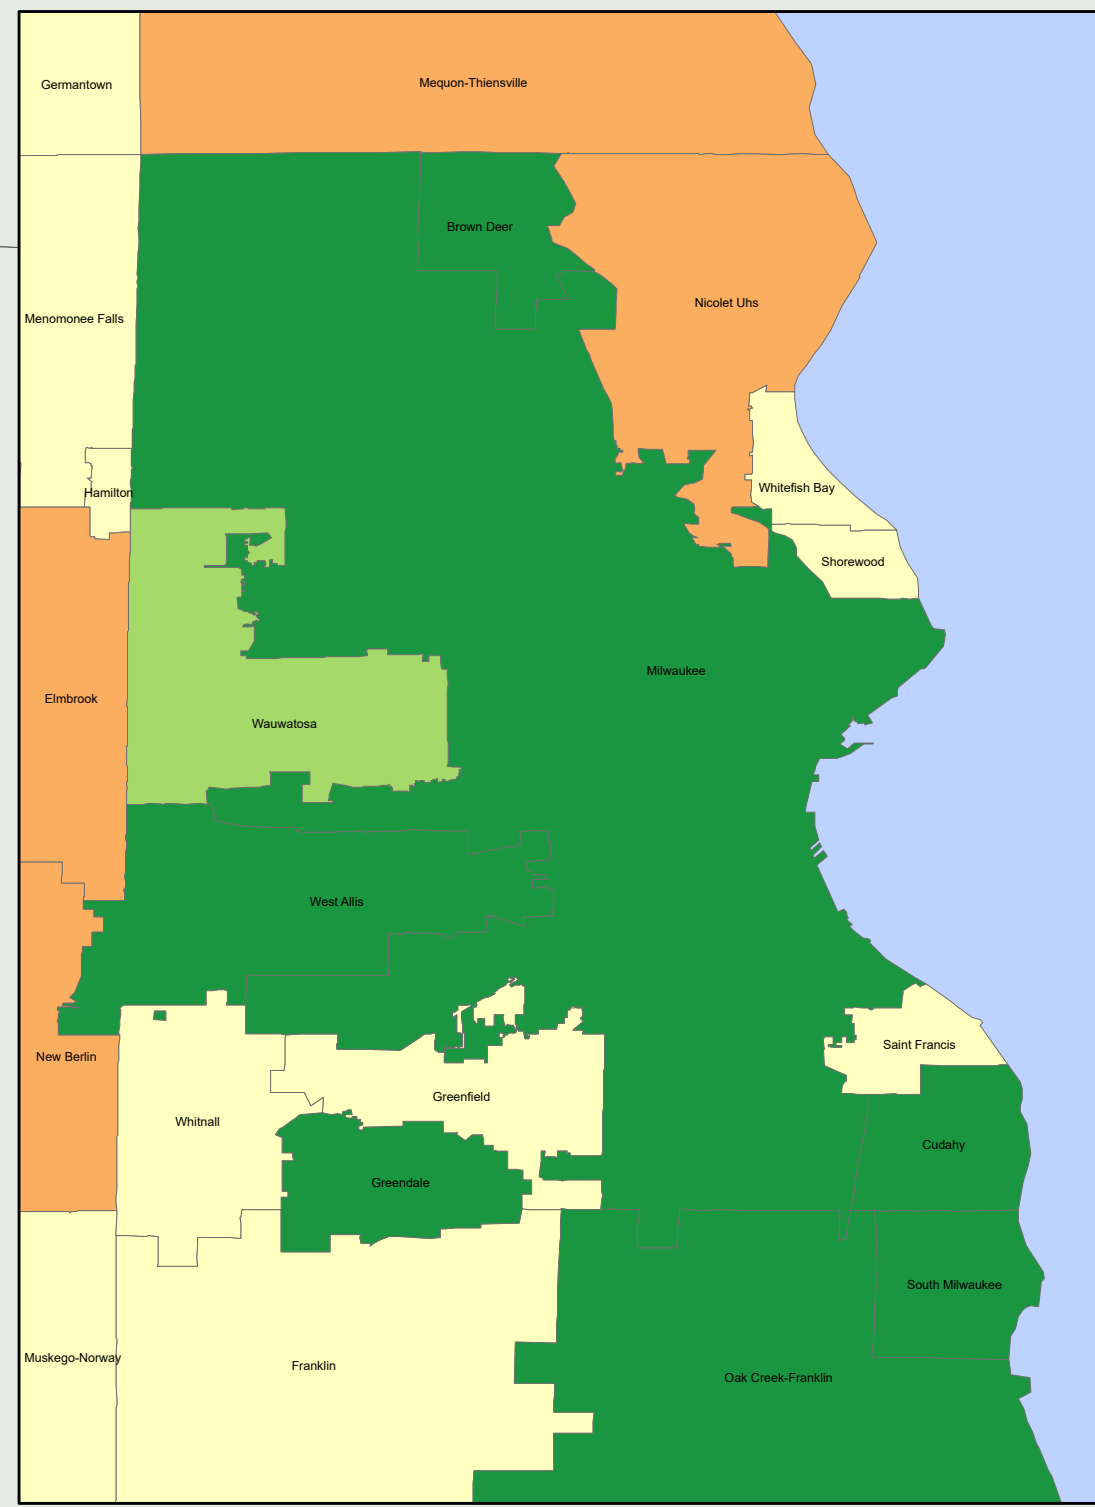

School Districts By Category of State Equalization Aid in 2016-17

- No Aid
- Primary Aid Only
- Negative Tertiary Aid
- Positive Primary & Secondary Aid
- Positive Primary, Secondary & Tertiary Aid

*K-8 school districts are not displayed

Milwaukee Area Detail

0 50 Miles