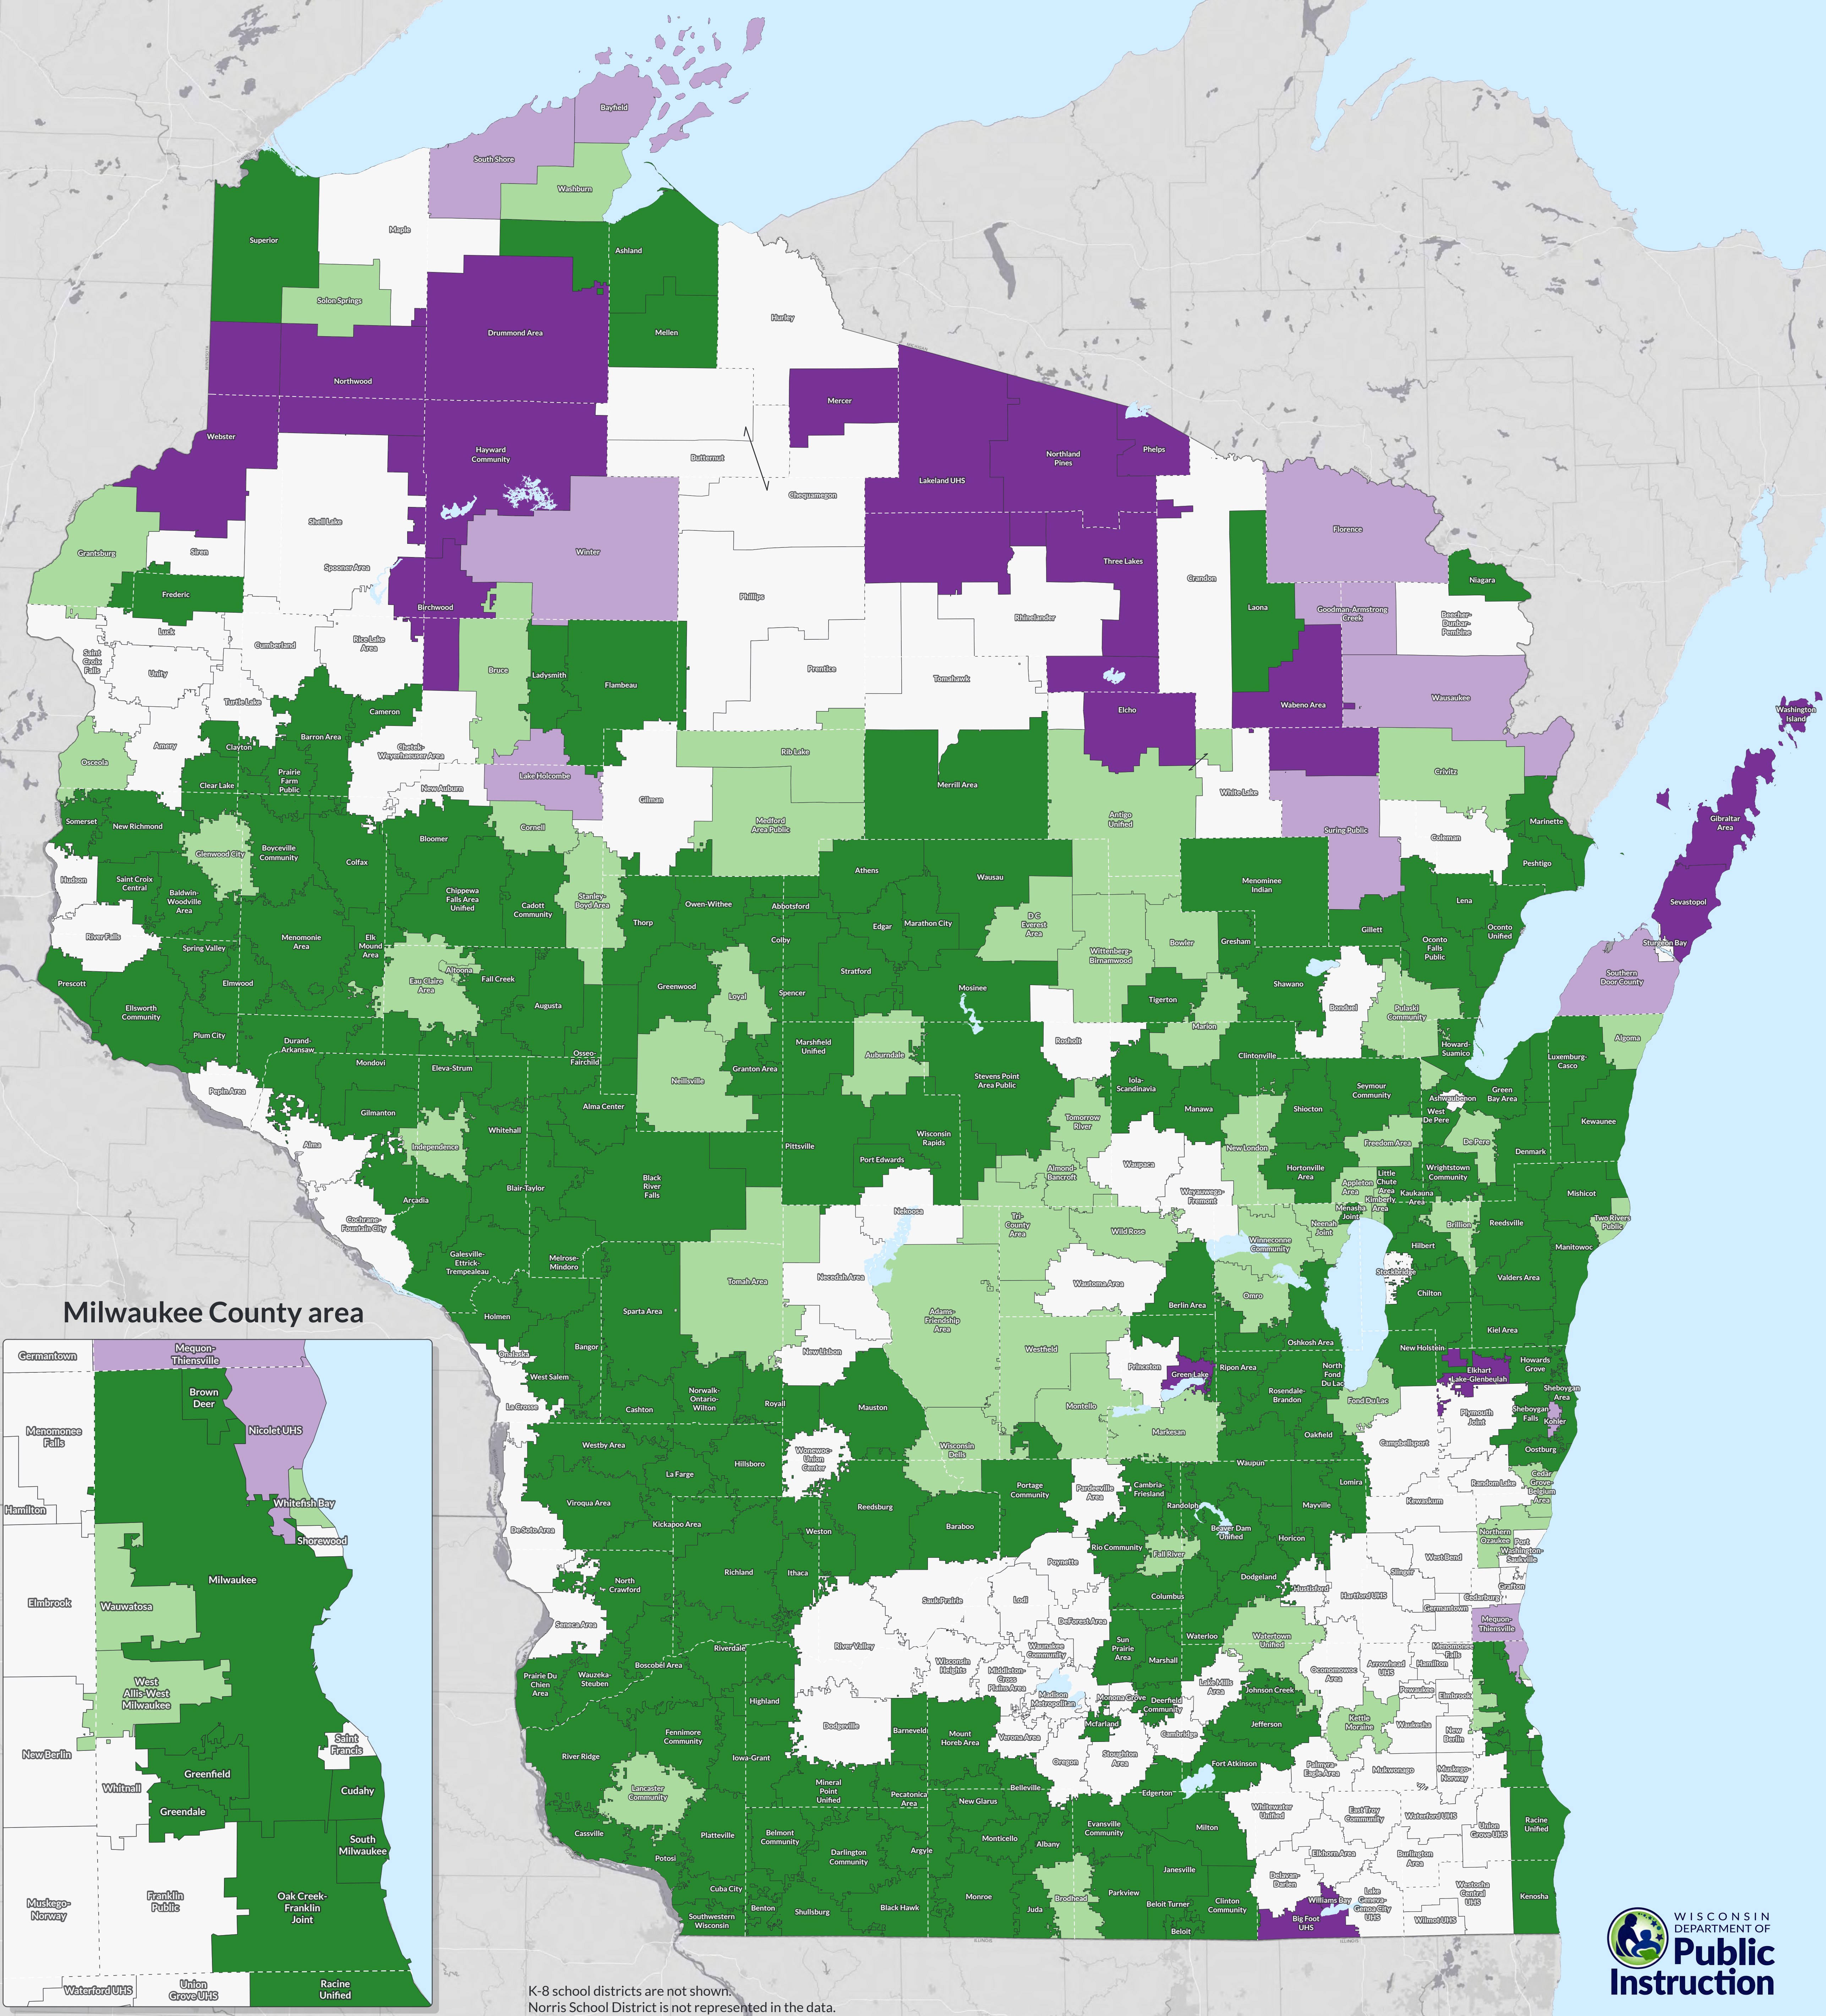

# School Districts by Category of State Equalization Aid in 2022-2023

No Aid
  Primary Aid Only
  Negative Tertiary Aid
  Positive Primary & Secondary Aid
  Positive Primary, Secondary, & Tertiary Aid

Milwaukee County area

K-8 school districts are not shown.  
Norris School District is not represented in the data.