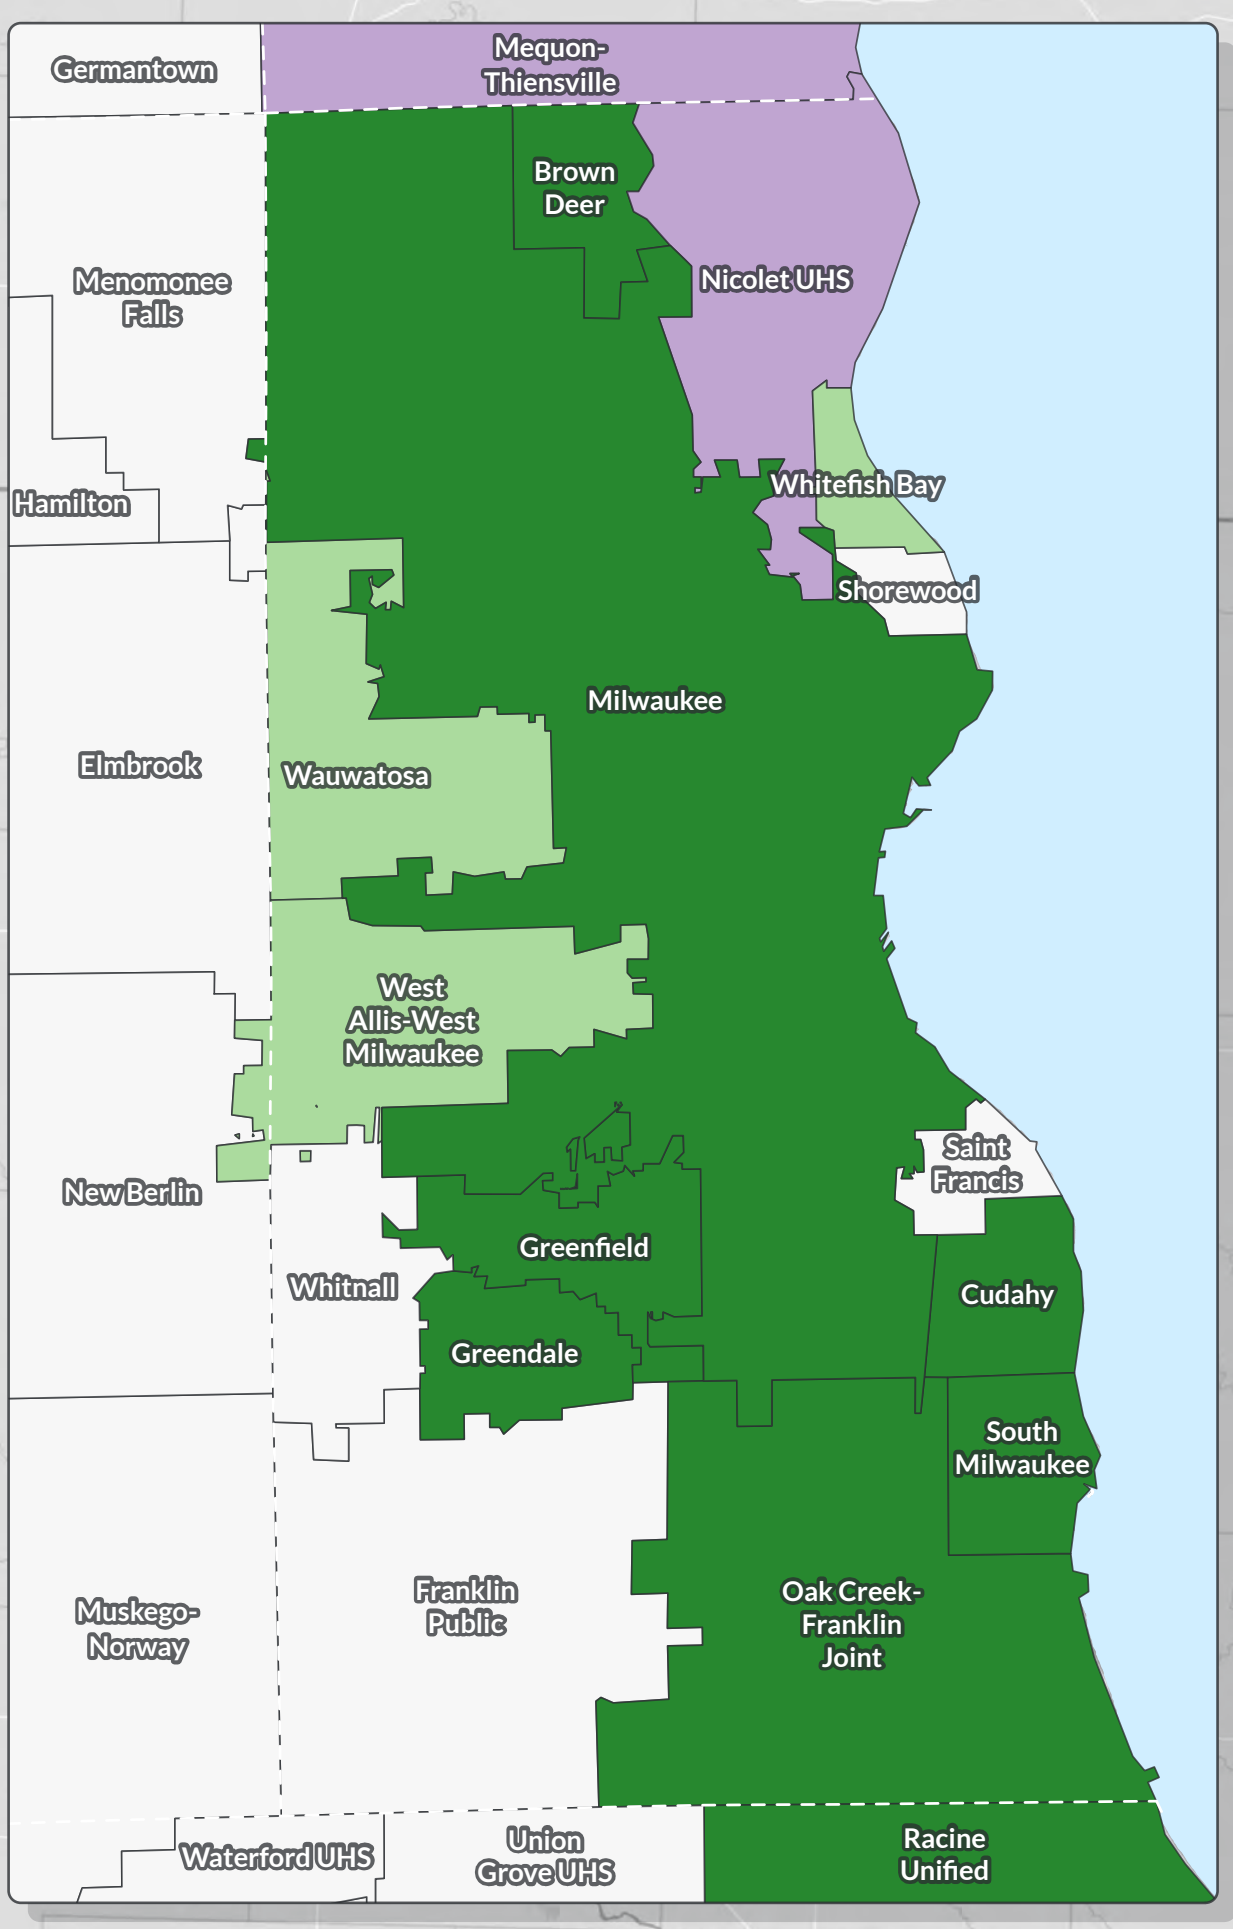

# School Districts by Category of State Equalization Aid in 2022-2023

No Aid
  Primary Aid Only
  Negative Tertiary Aid
  Positive Primary & Secondary Aid
  Positive Primary, Secondary, & Tertiary Aid

Milwaukee County area

K-8 school districts are not shown.  
Norris School District is not represented in the data.