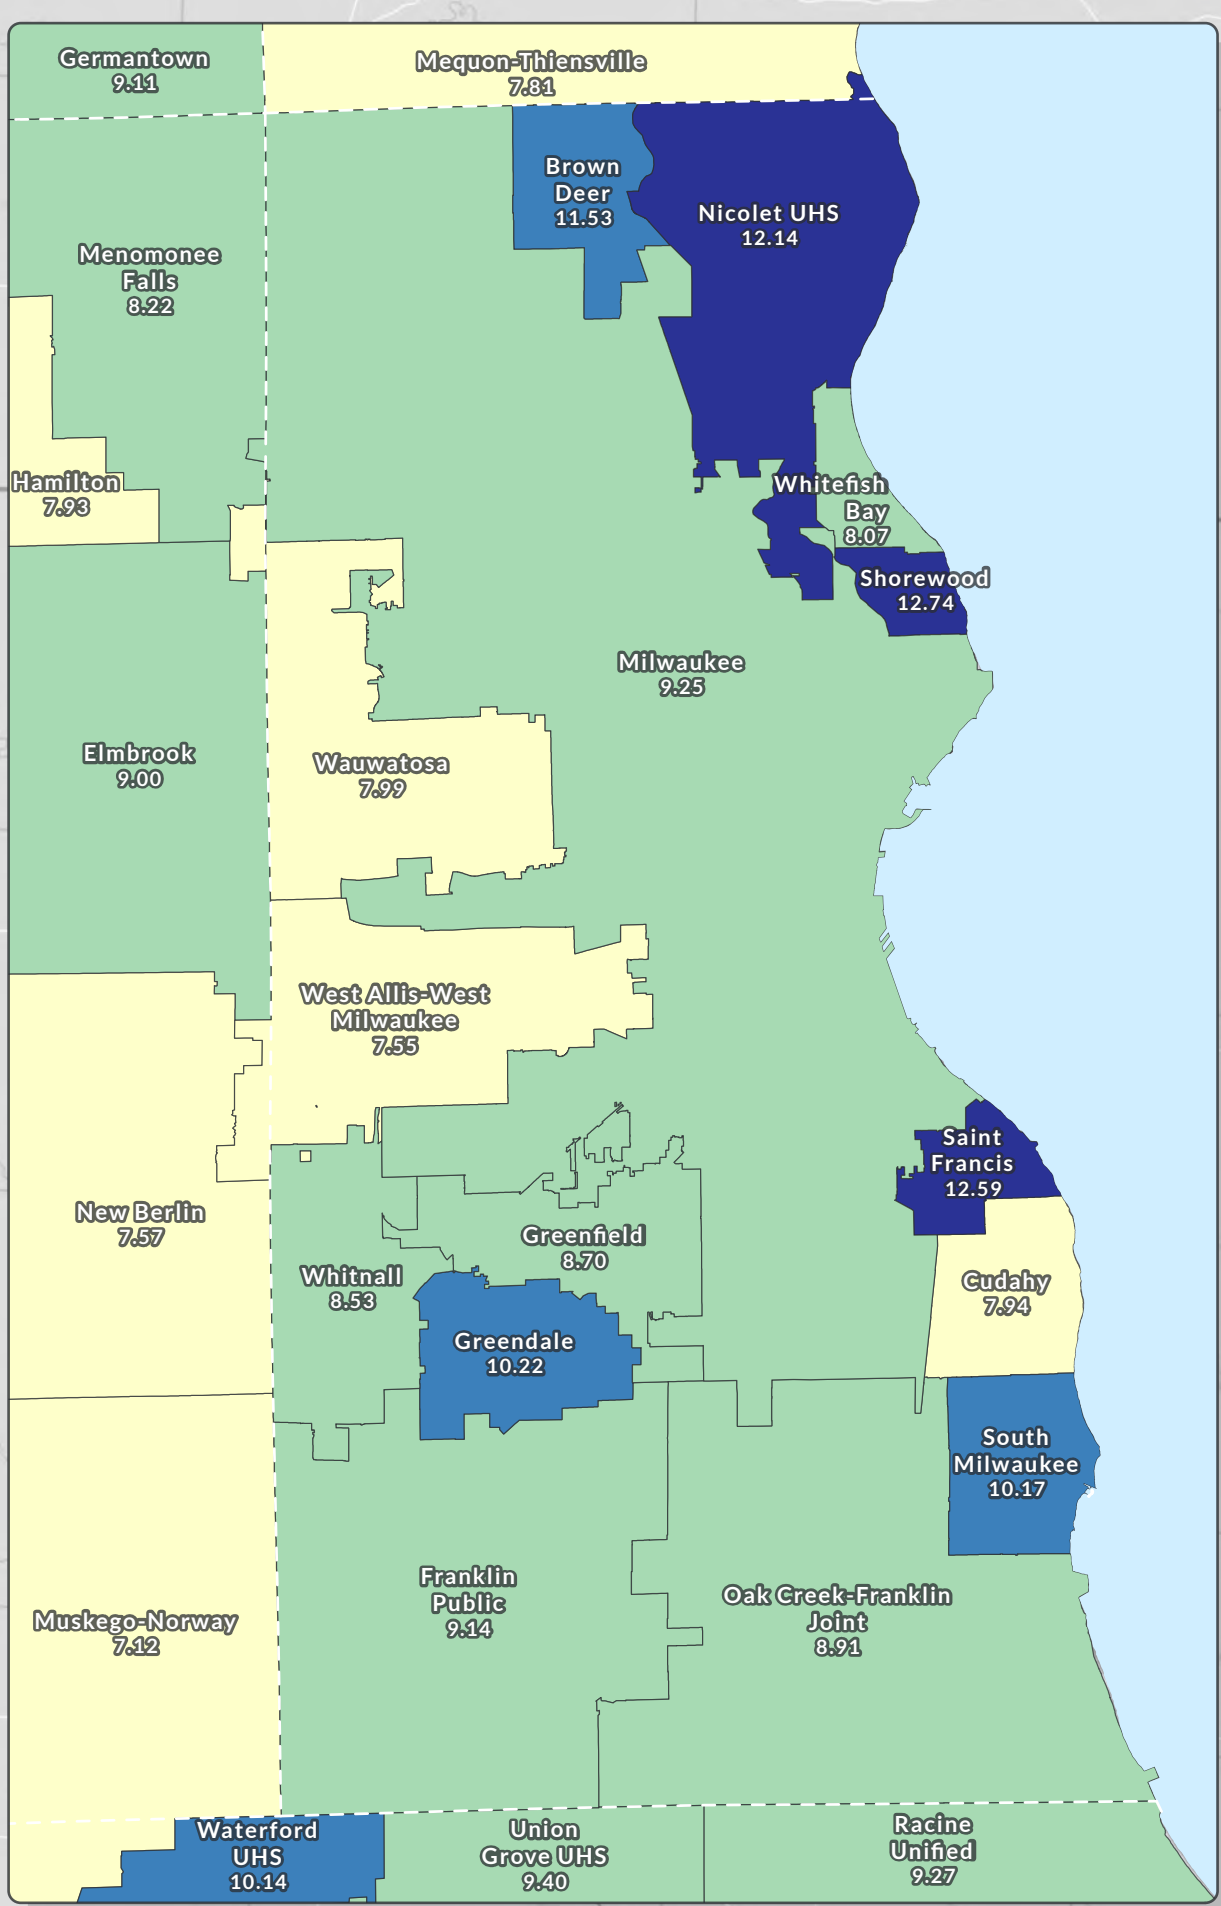

# Mill Rates by School District in 2021-2022

## Milwaukee County area

State average = 9.28 mills.  
 K-8 school districts are not shown. The mill rate for UHS districts is the sum of the UHS district mill rate and the average mill rate of the underlying K-8 districts.  
 Norris School District is not represented in the data.