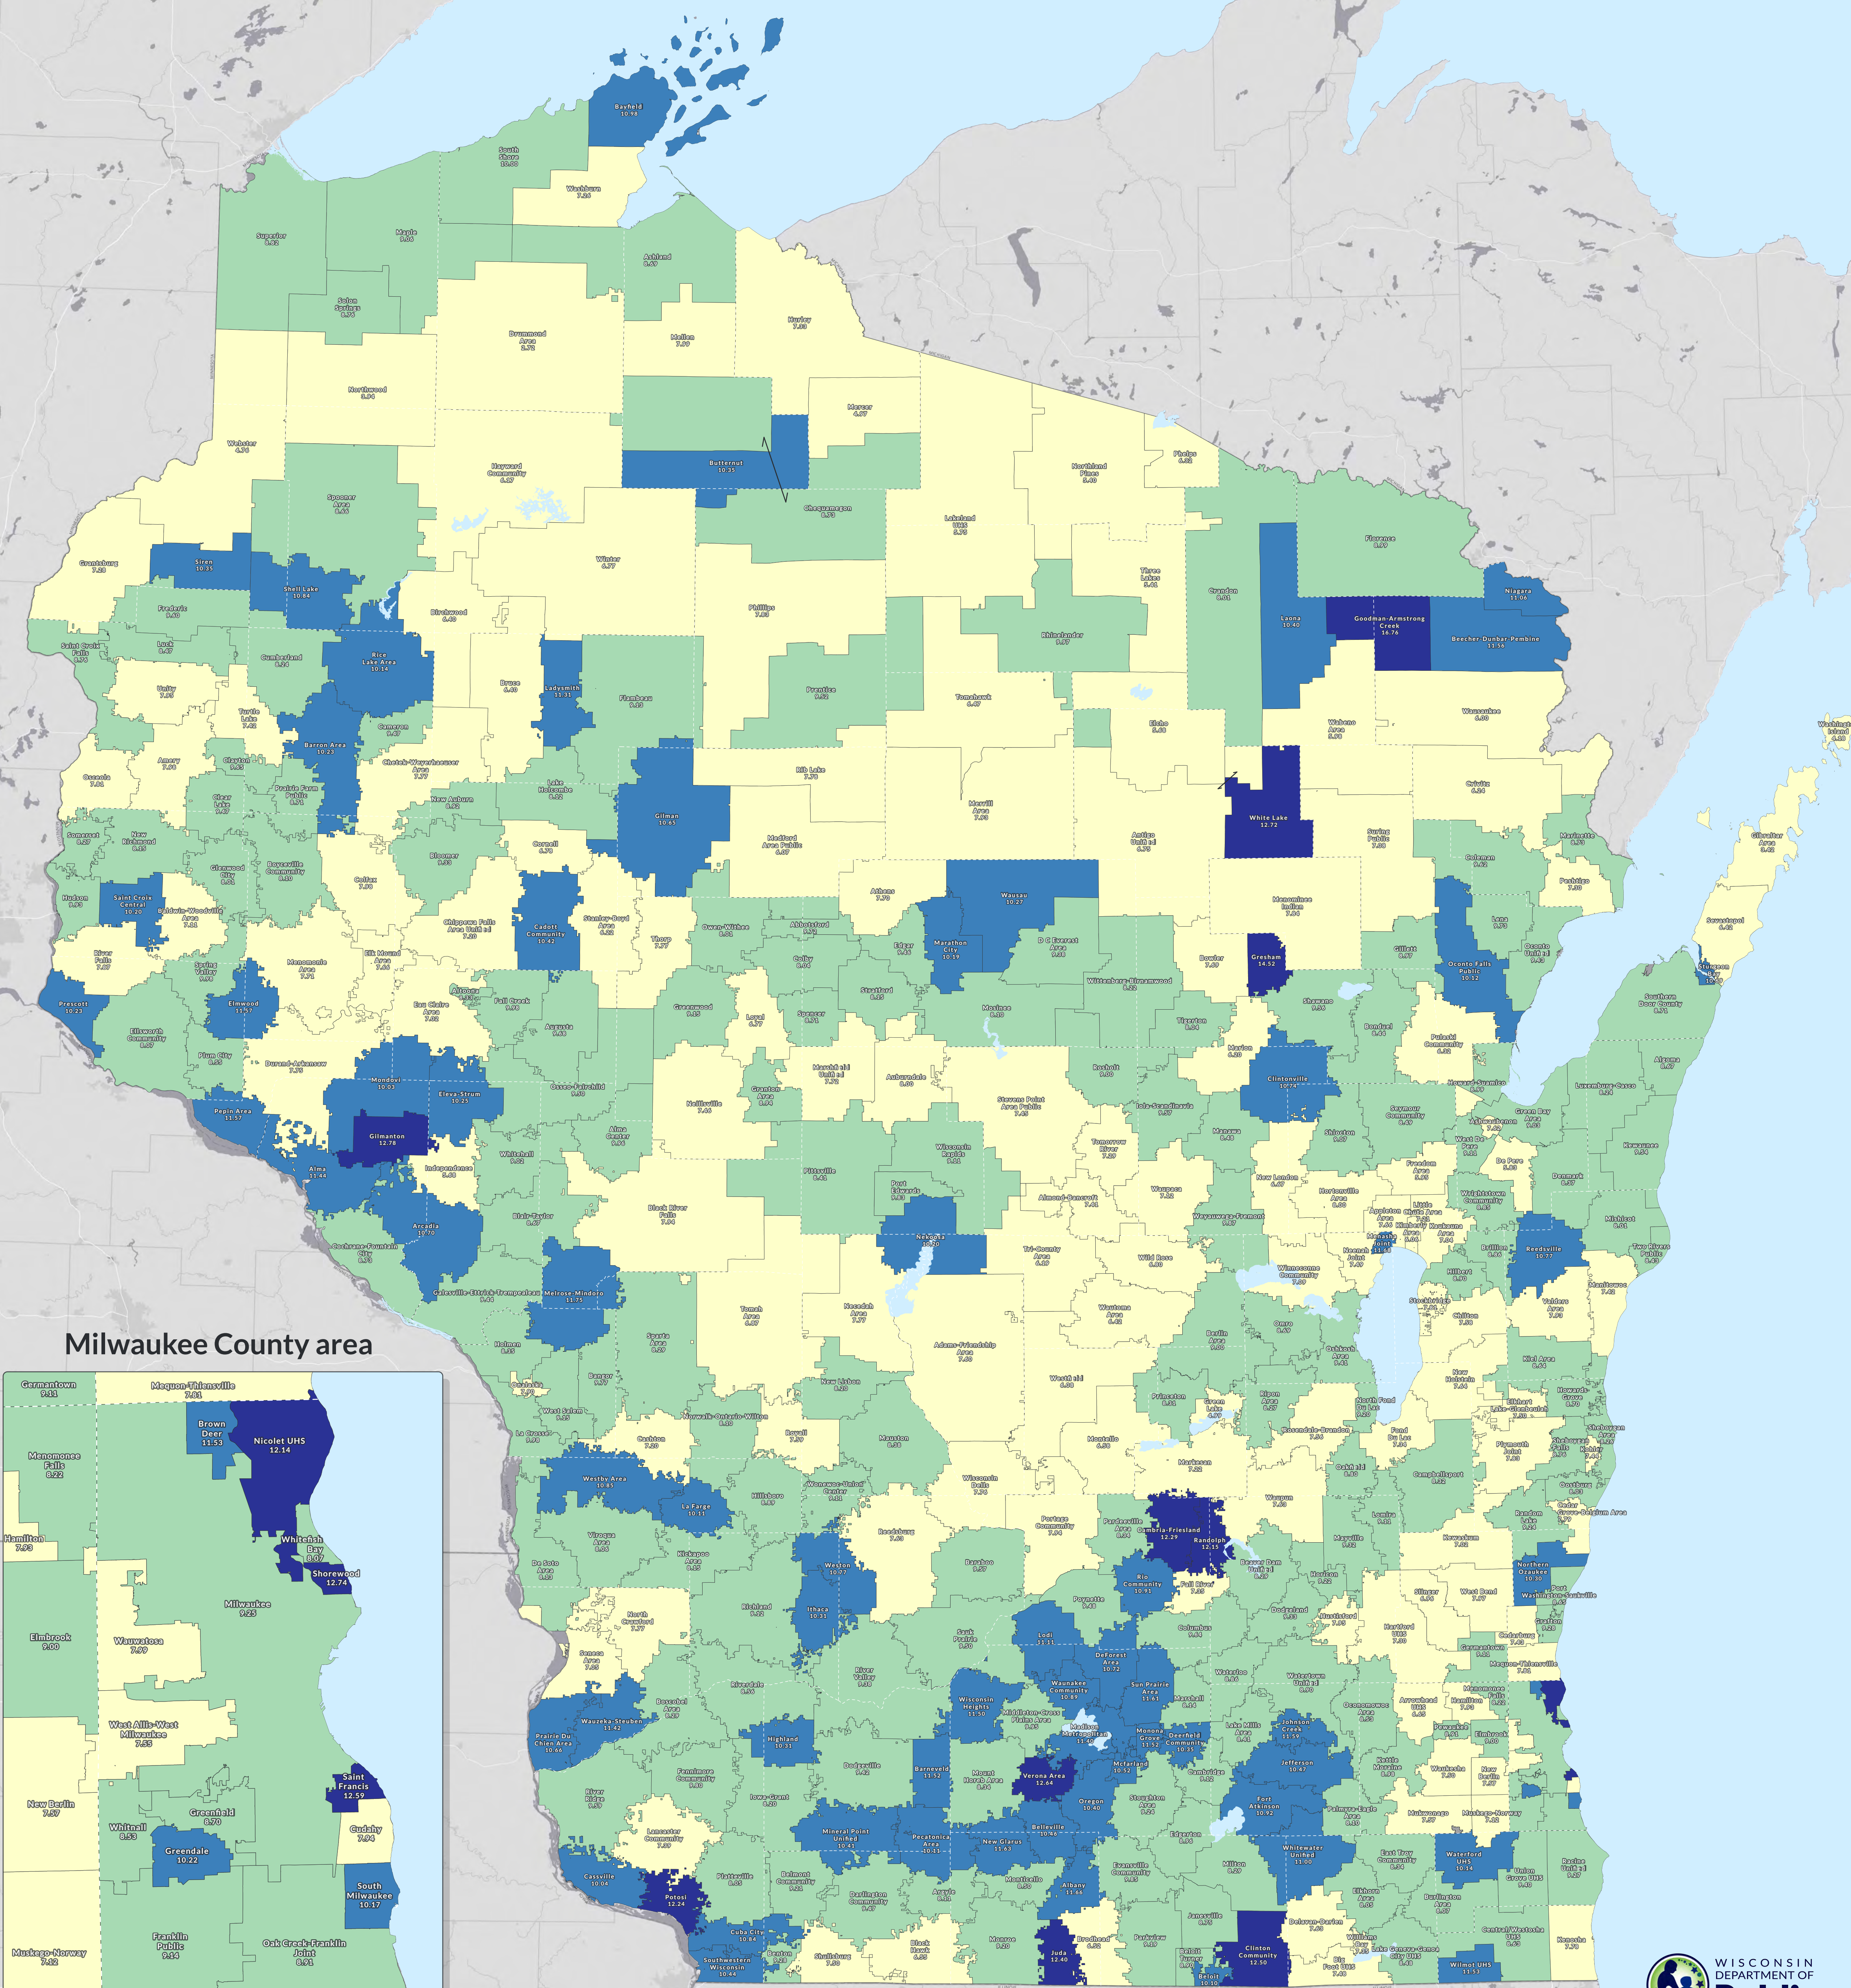

# Mill Rates by School District in 2021-2022

## Milwaukee County area

State average = 9.28 mills.  
 K-8 school districts are not shown. The mill rate for UHS districts is the sum of the UHS district mill rate and the average mill rate of the underlying K-8 districts.  
 Norris School District is not represented in the data.