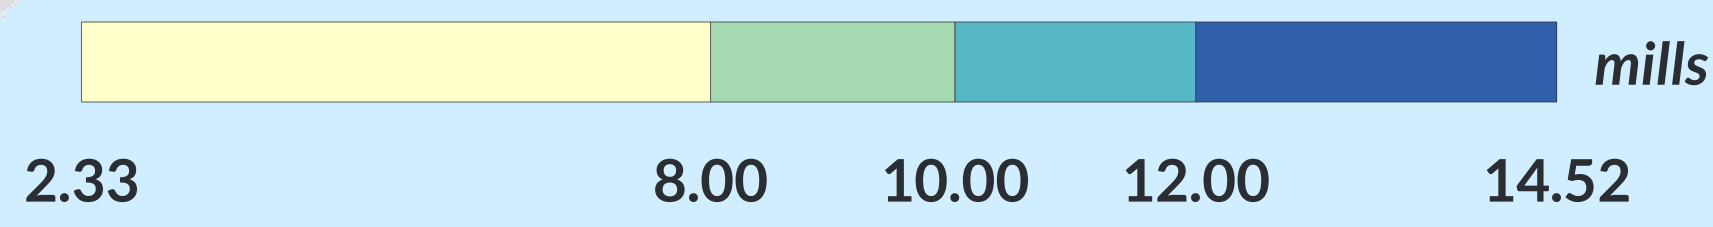

Mill Rates by School District in 2022-2023

Milwaukee County area

State average = 7.68 mills.
 K-8 school districts are not shown. The mill rate for UHS districts is the sum of the UHS district mill rate and the average mill rate of the underlying K-8 districts.
 Norris School District is not represented in the data.