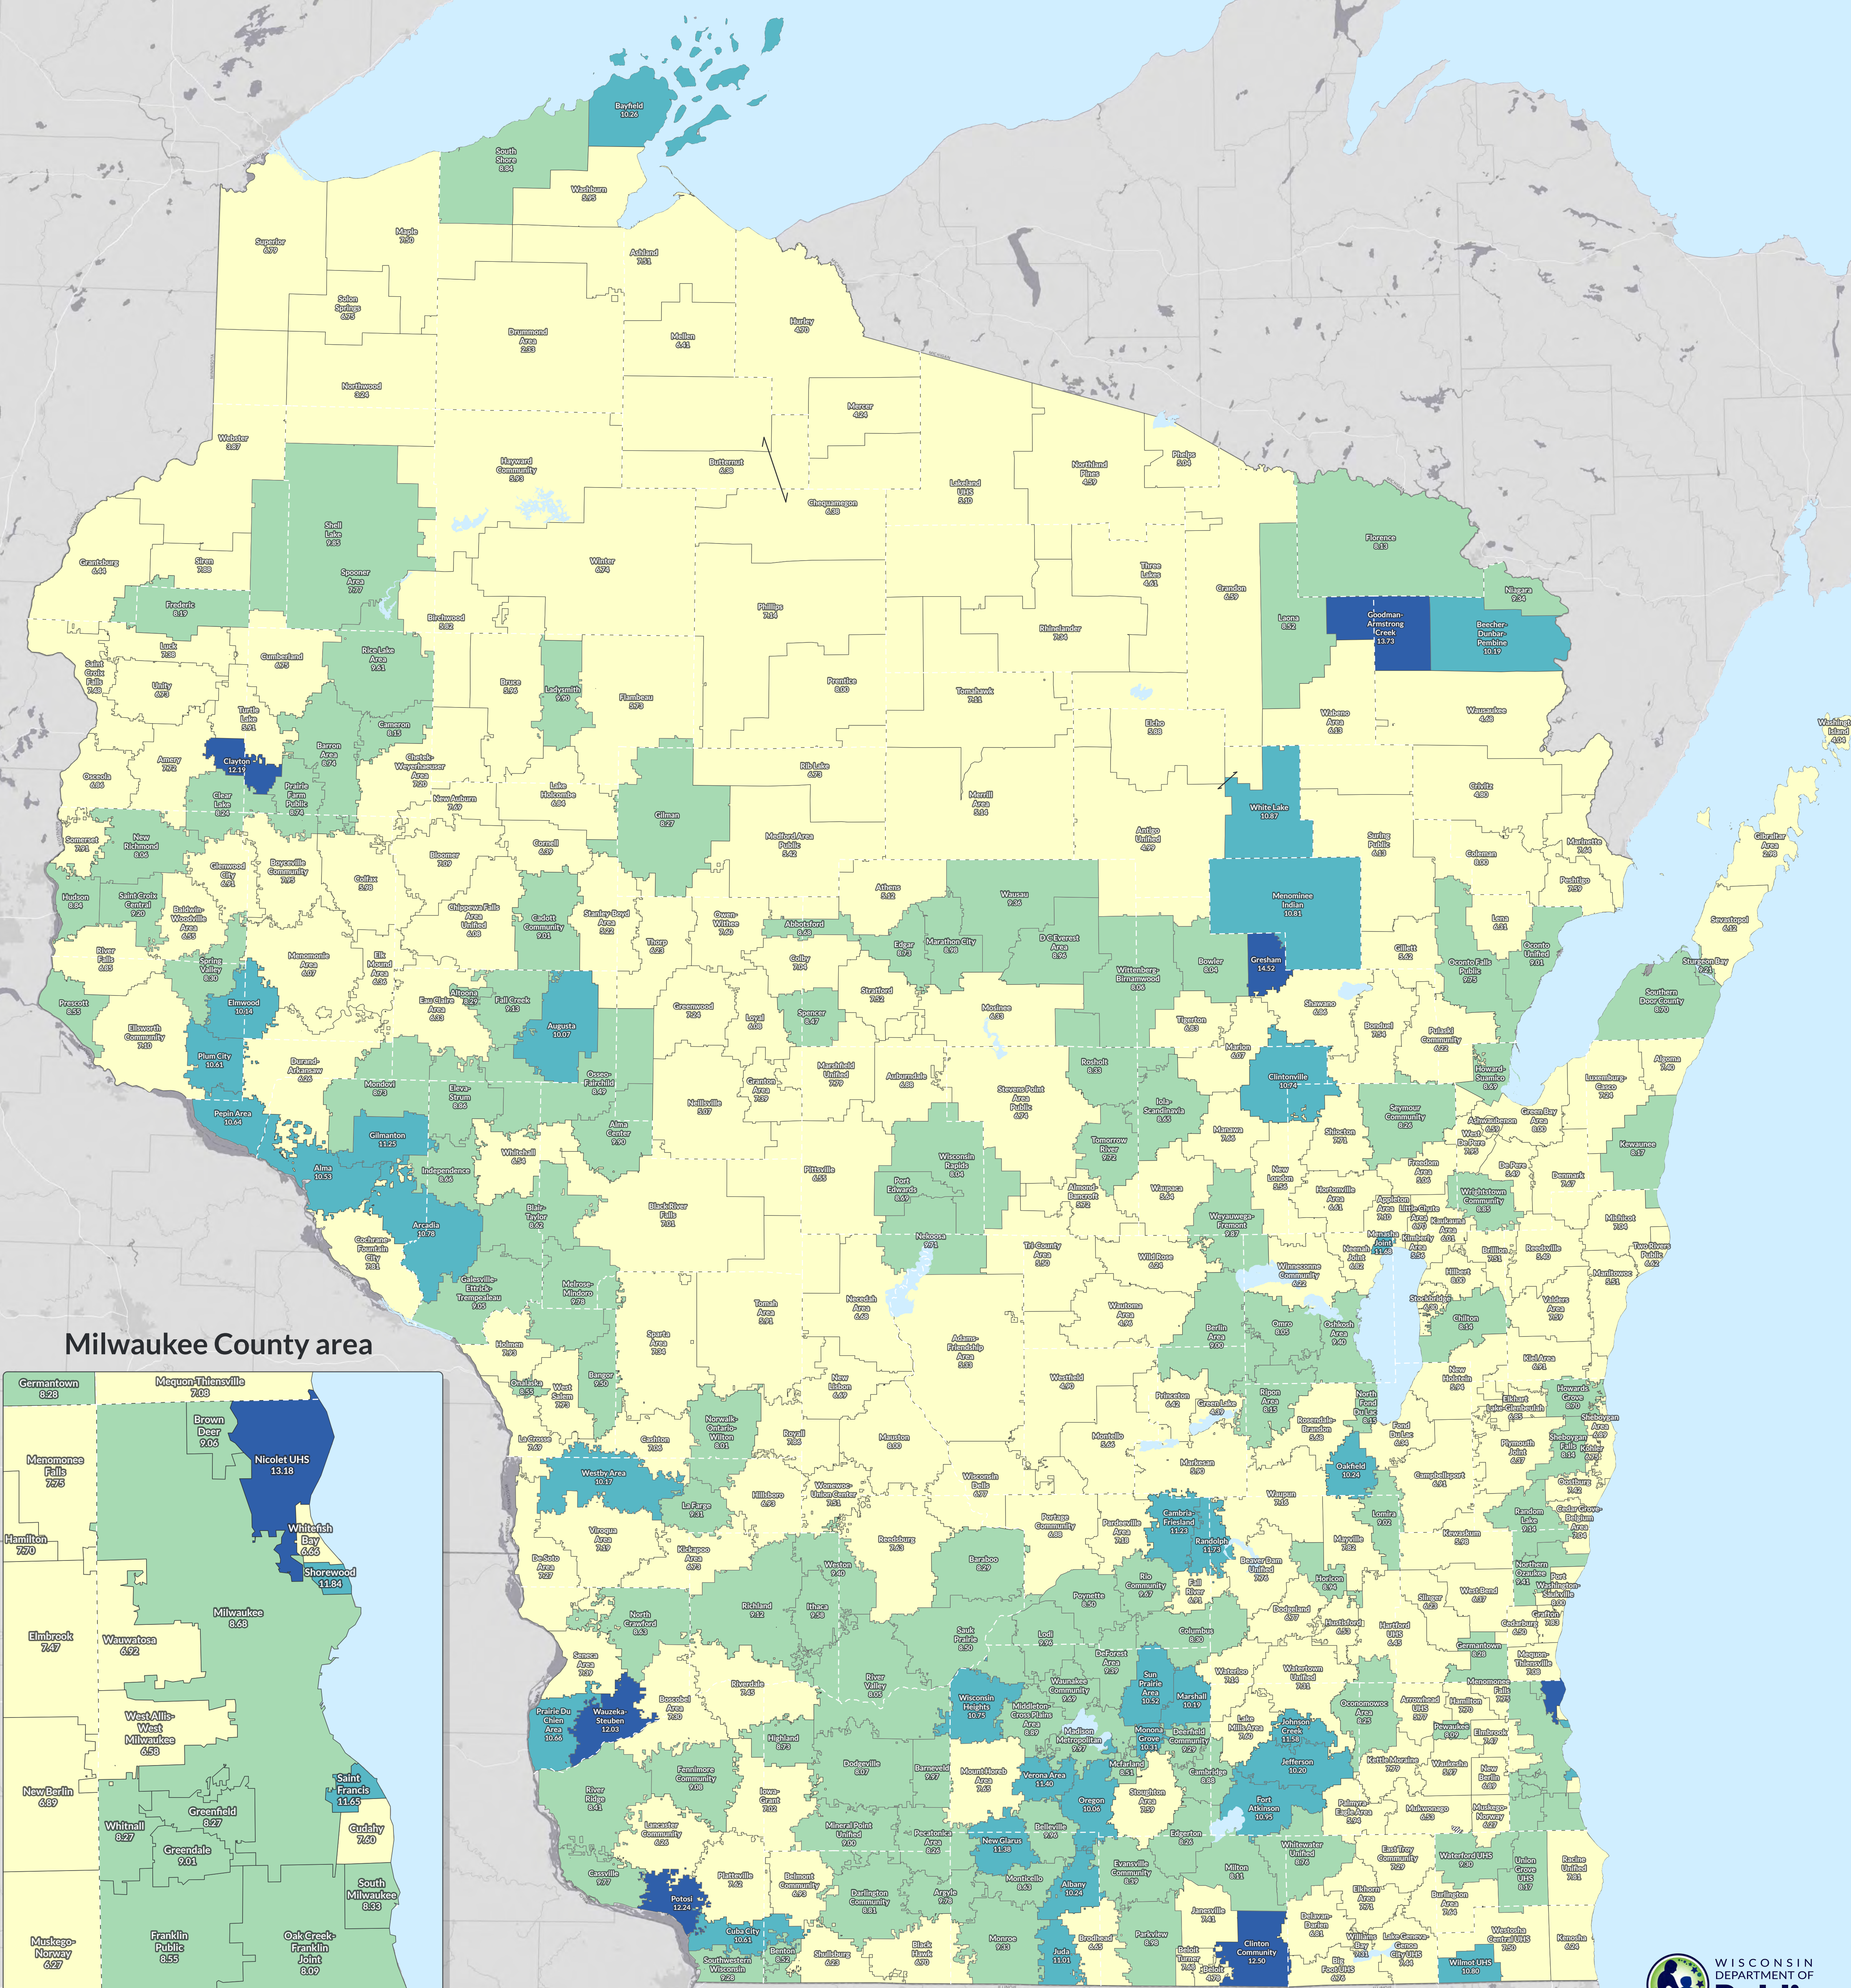

Mill Rates by School District in 2022-2023

Milwaukee County area

State average = 7.68 mills.
 K-8 school districts are not shown. The mill rate for UHS districts is the sum of the UHS district mill rate and the average mill rate of the underlying K-8 districts.
 Norris School District is not represented in the data.