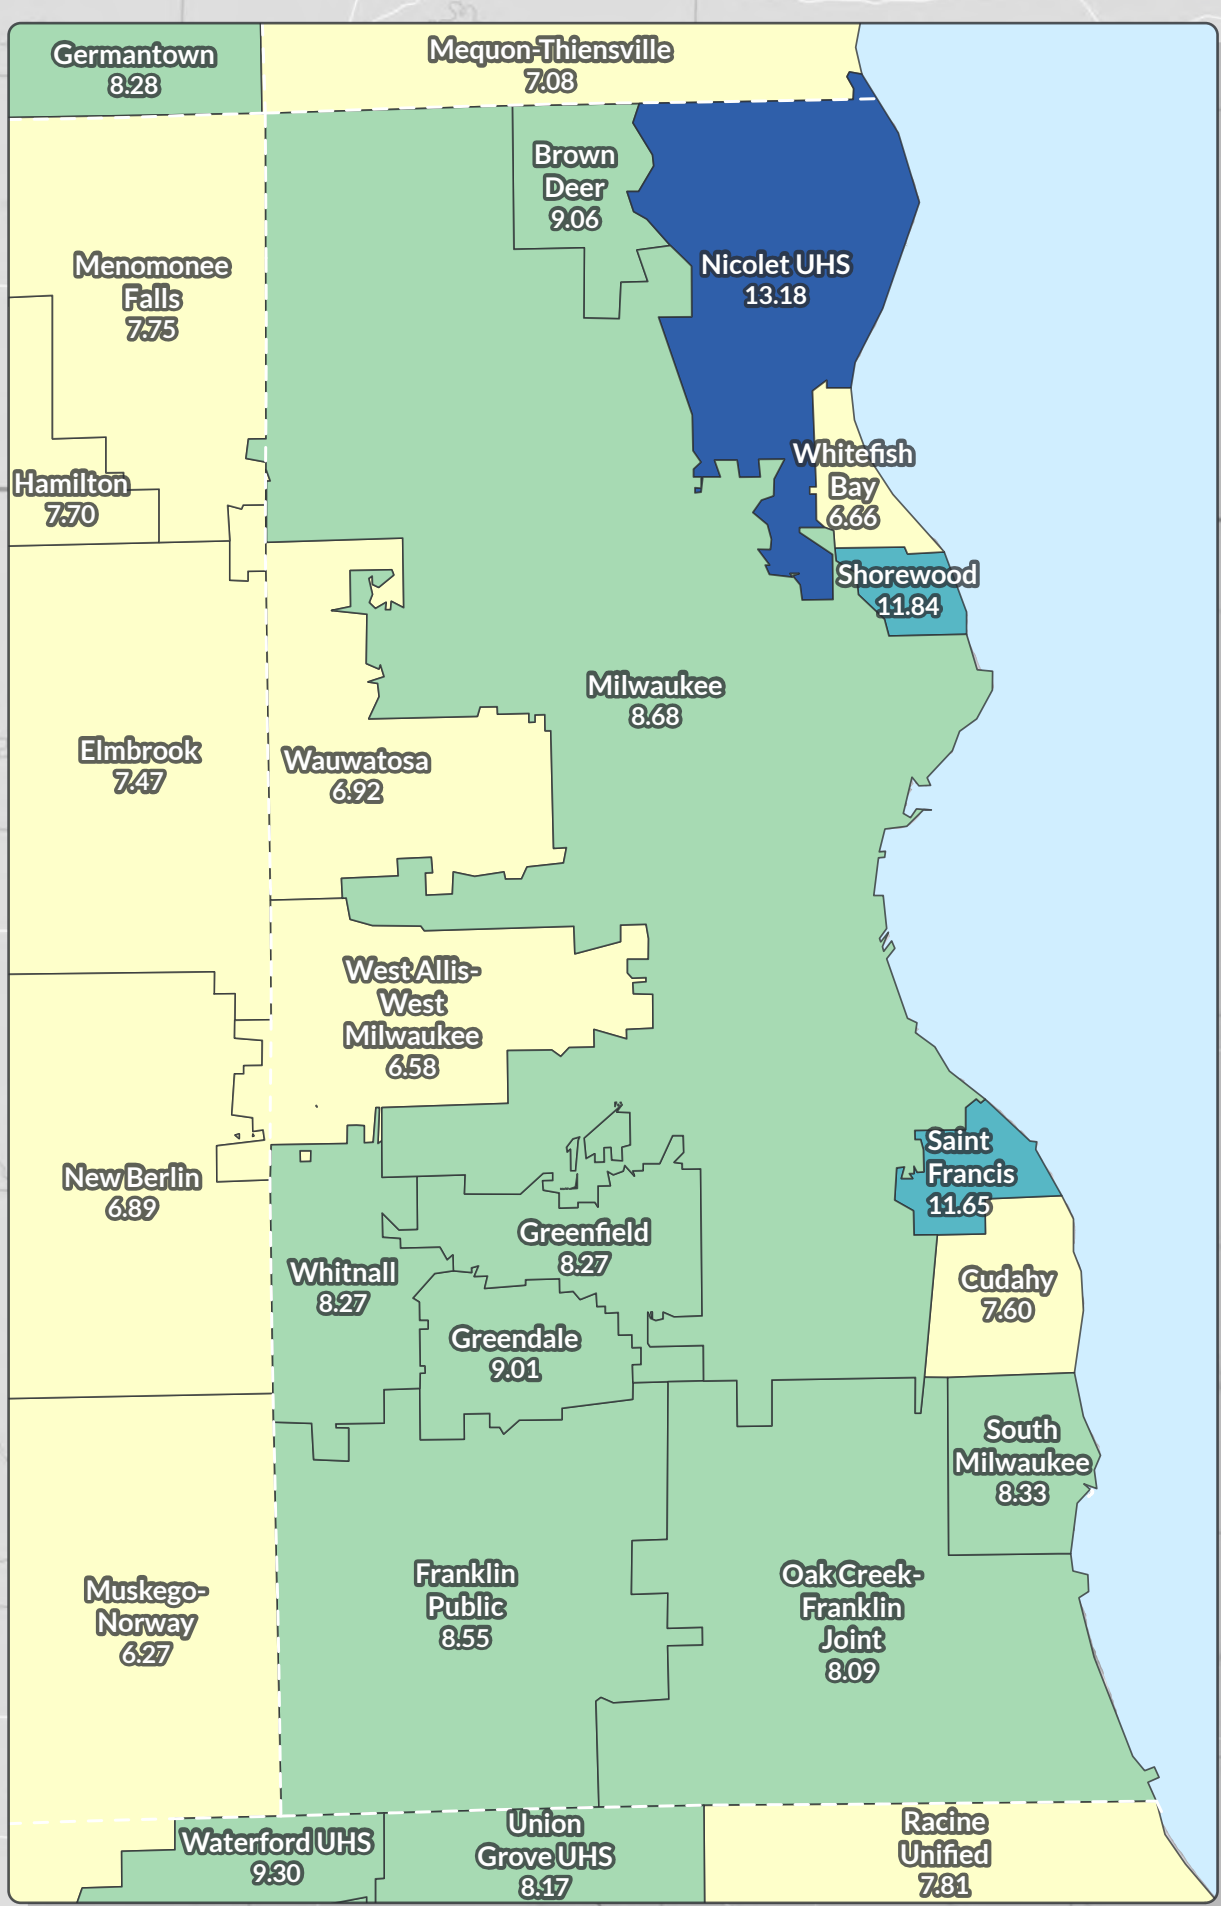

Mill Rates by School District in 2022-2023

Milwaukee County area

State average = 7.68 mills.
 K-8 school districts are not shown. The mill rate for UHS districts is the sum of the UHS district mill rate and the average mill rate of the underlying K-8 districts.
 Norris School District is not represented in the data.