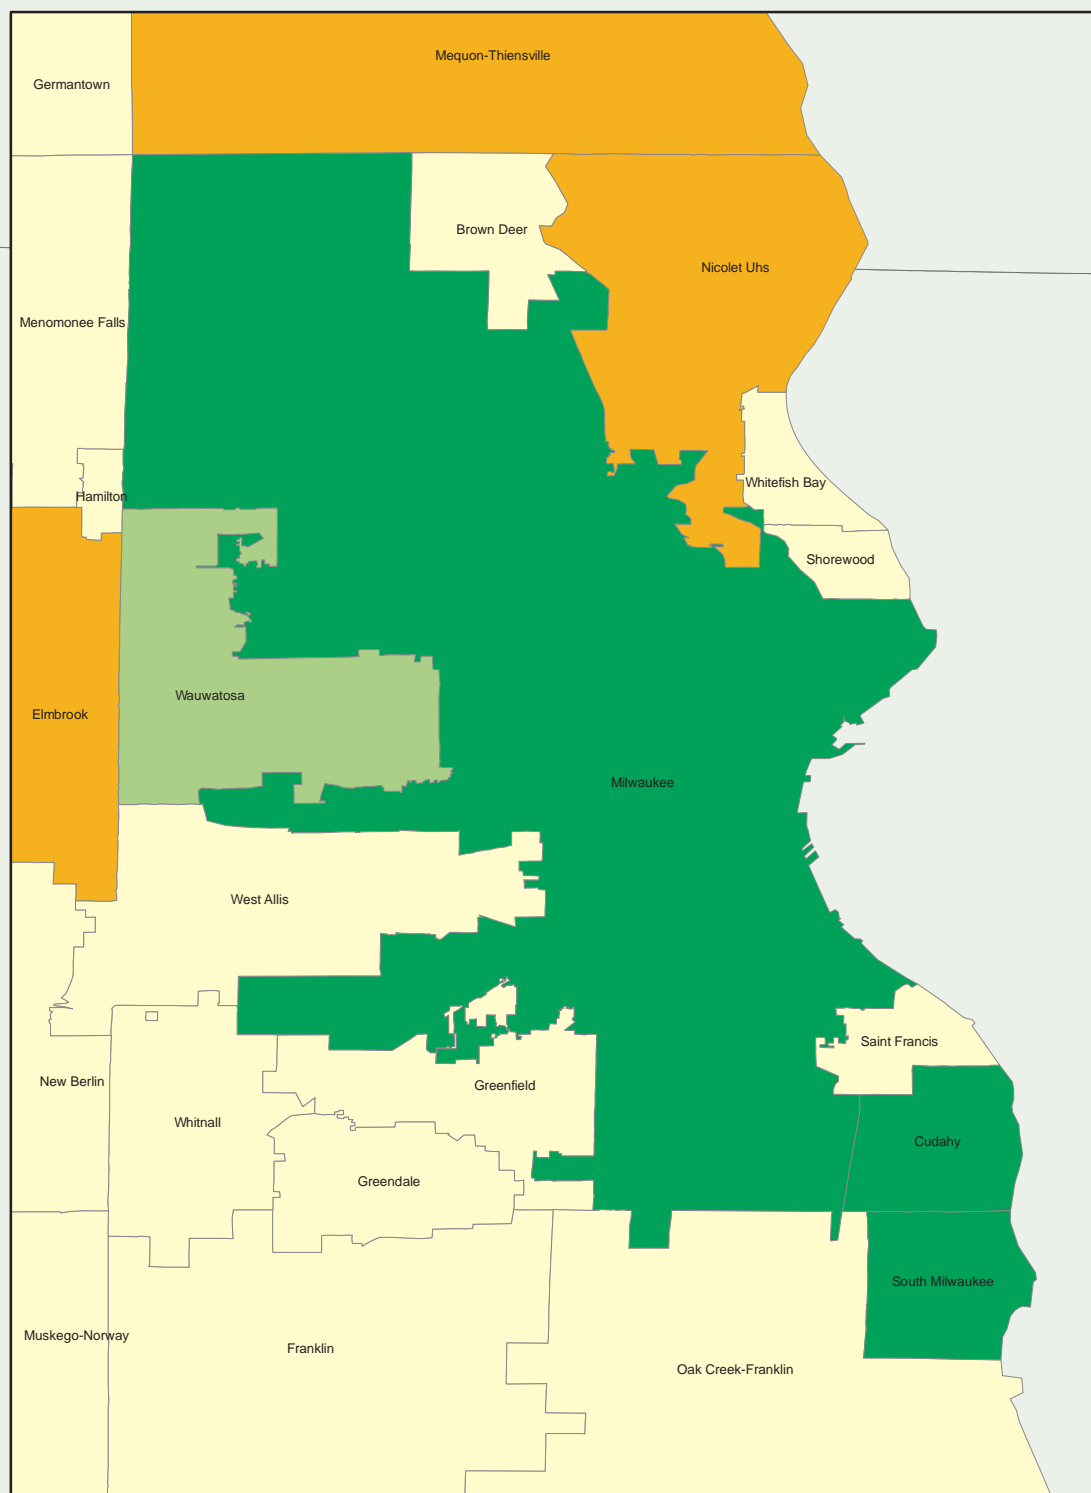

School Districts by Category of Equalization Aid in 2008-09

- No Aid
- Primary Aid Only
- Negative Tertiary
- Positive Primary and Secondary
- Positive Primary Secondary and Tertiary

*K-8 school districts are not displayed

Milwaukee Area Detail

0 50 Miles