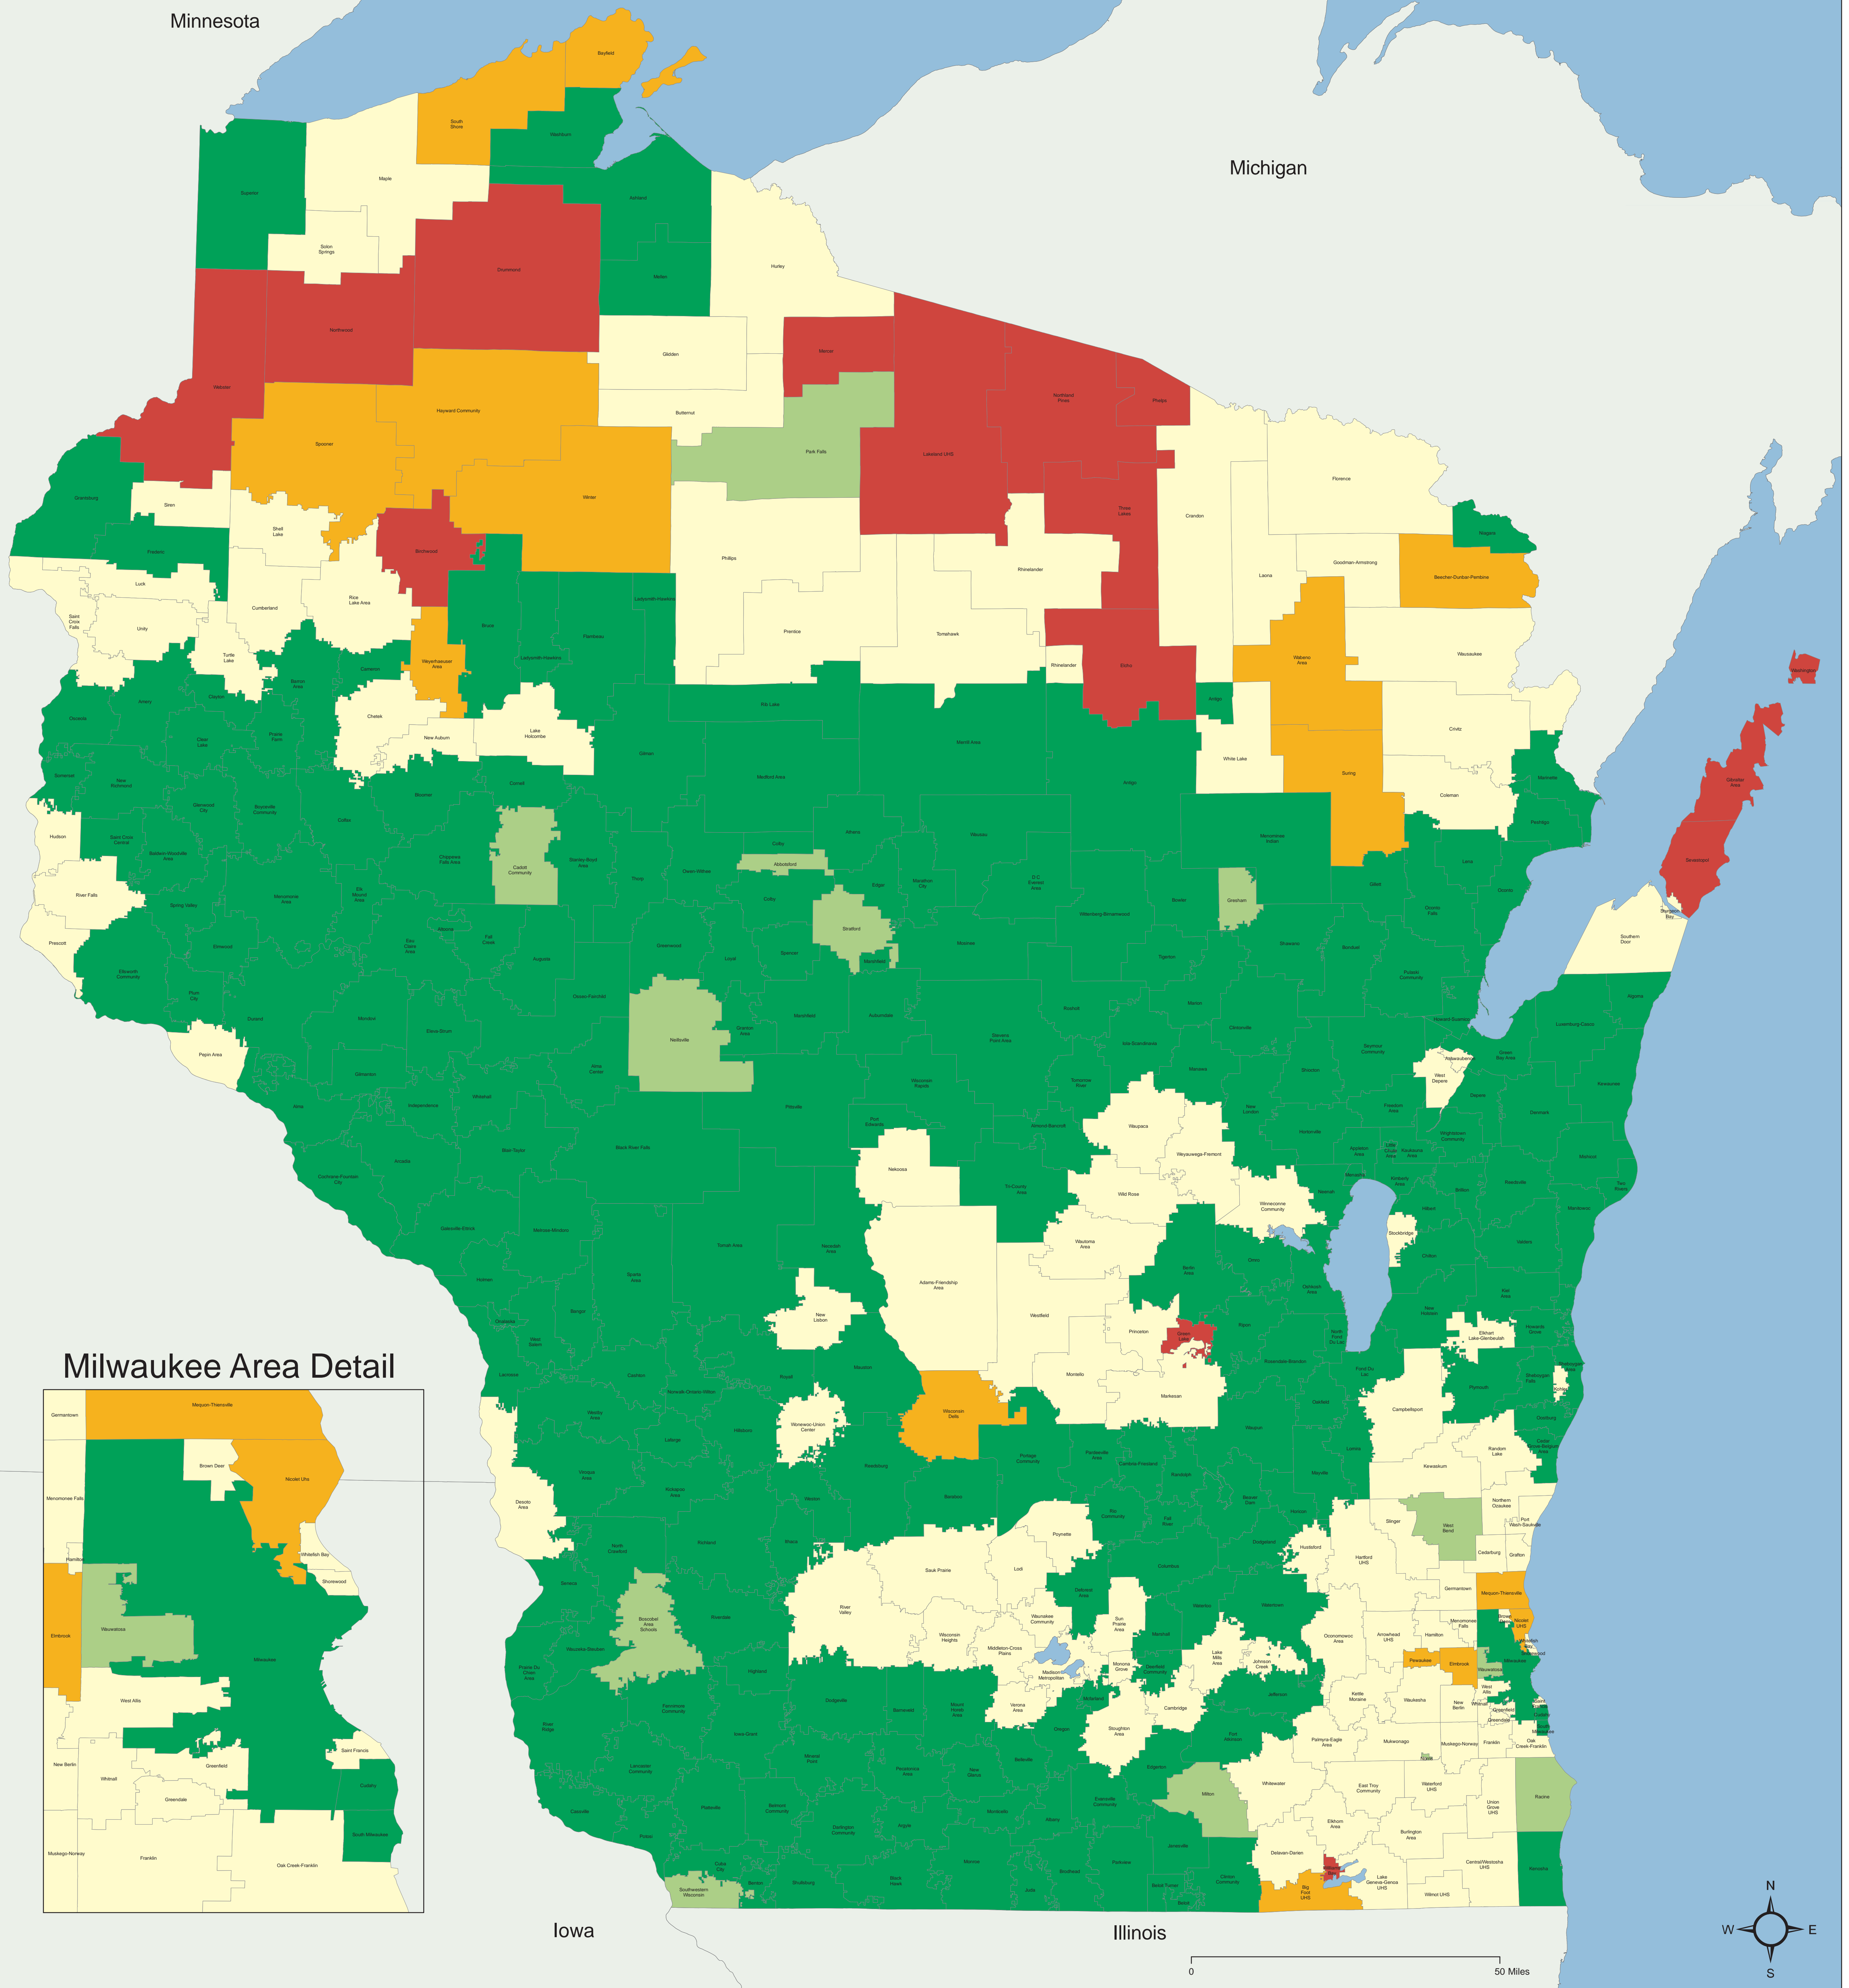

School Districts by Category of Equalization Aid in 2008-09

- No Aid
- Primary Aid Only
- Negative Tertiary
- Positive Primary and Secondary
- Positive Primary Secondary and Tertiary

*K-8 school districts are not displayed

Milwaukee Area Detail

0 50 Miles