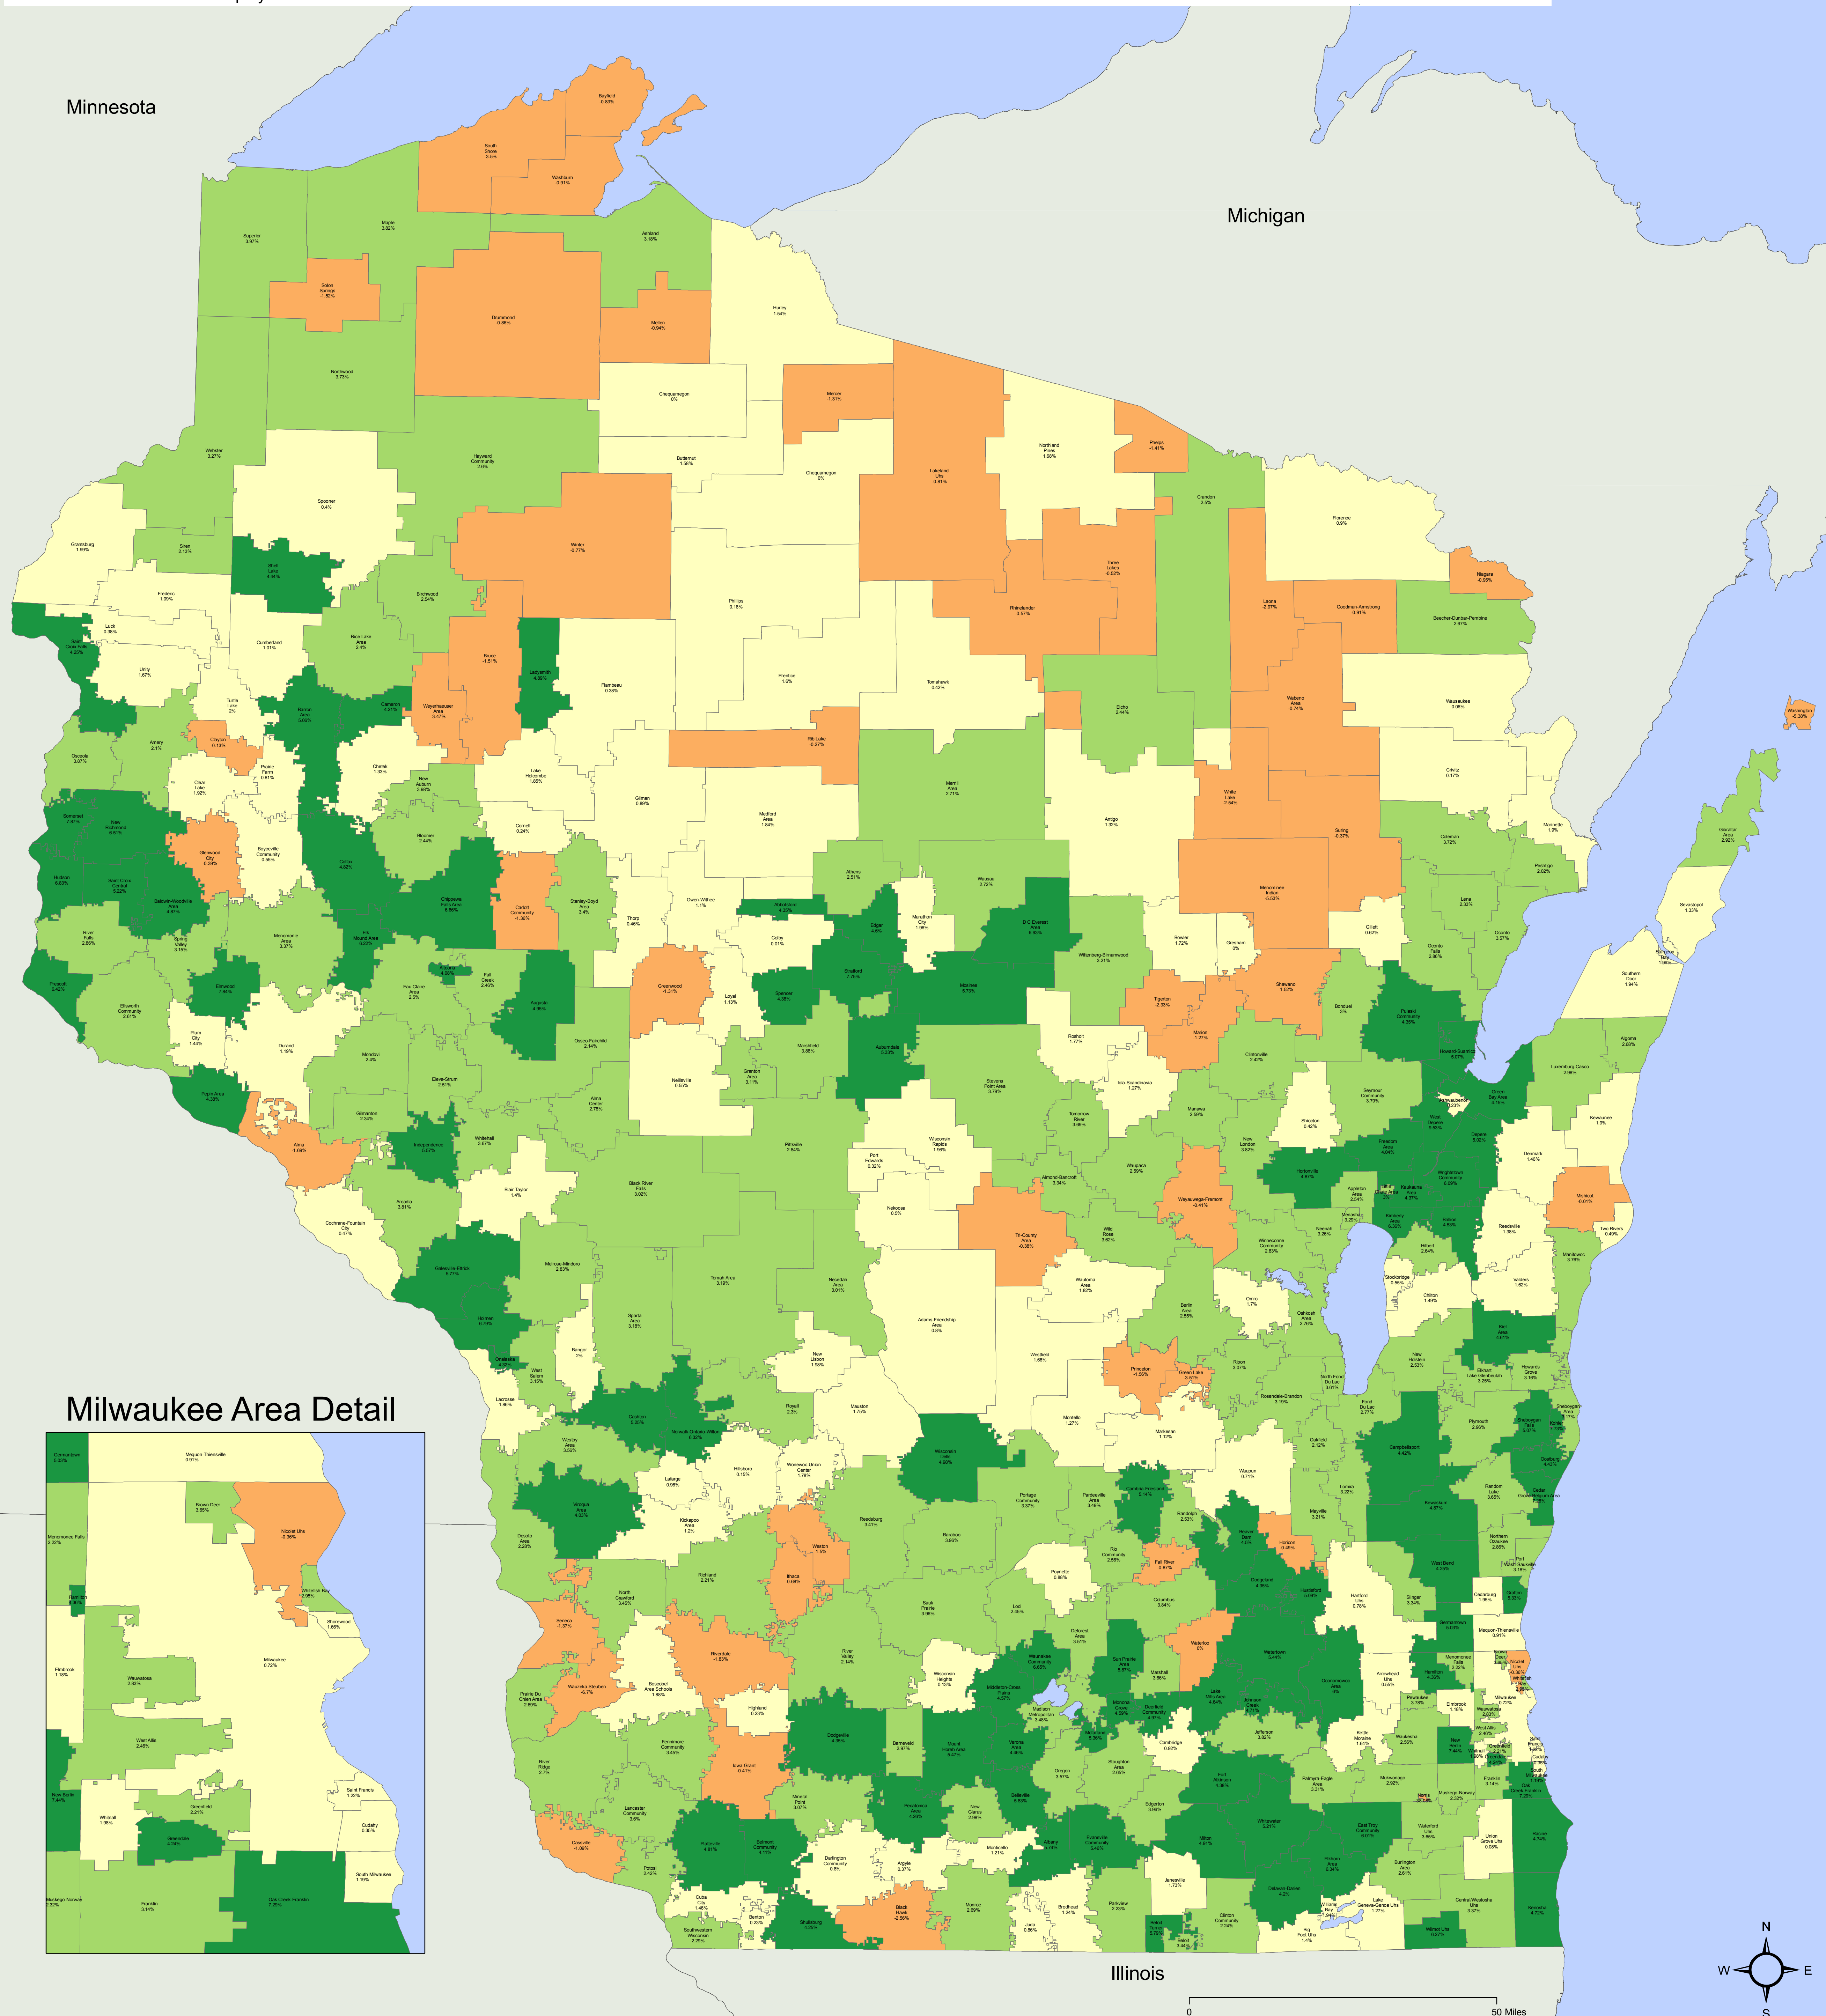

Percentage Change in School Districts' Base Revenue Limit Authority Between 2007-08 and 2008-09

*K-8 school districts are not displayed

Milwaukee Area Detail

Illinois

0 50 Miles