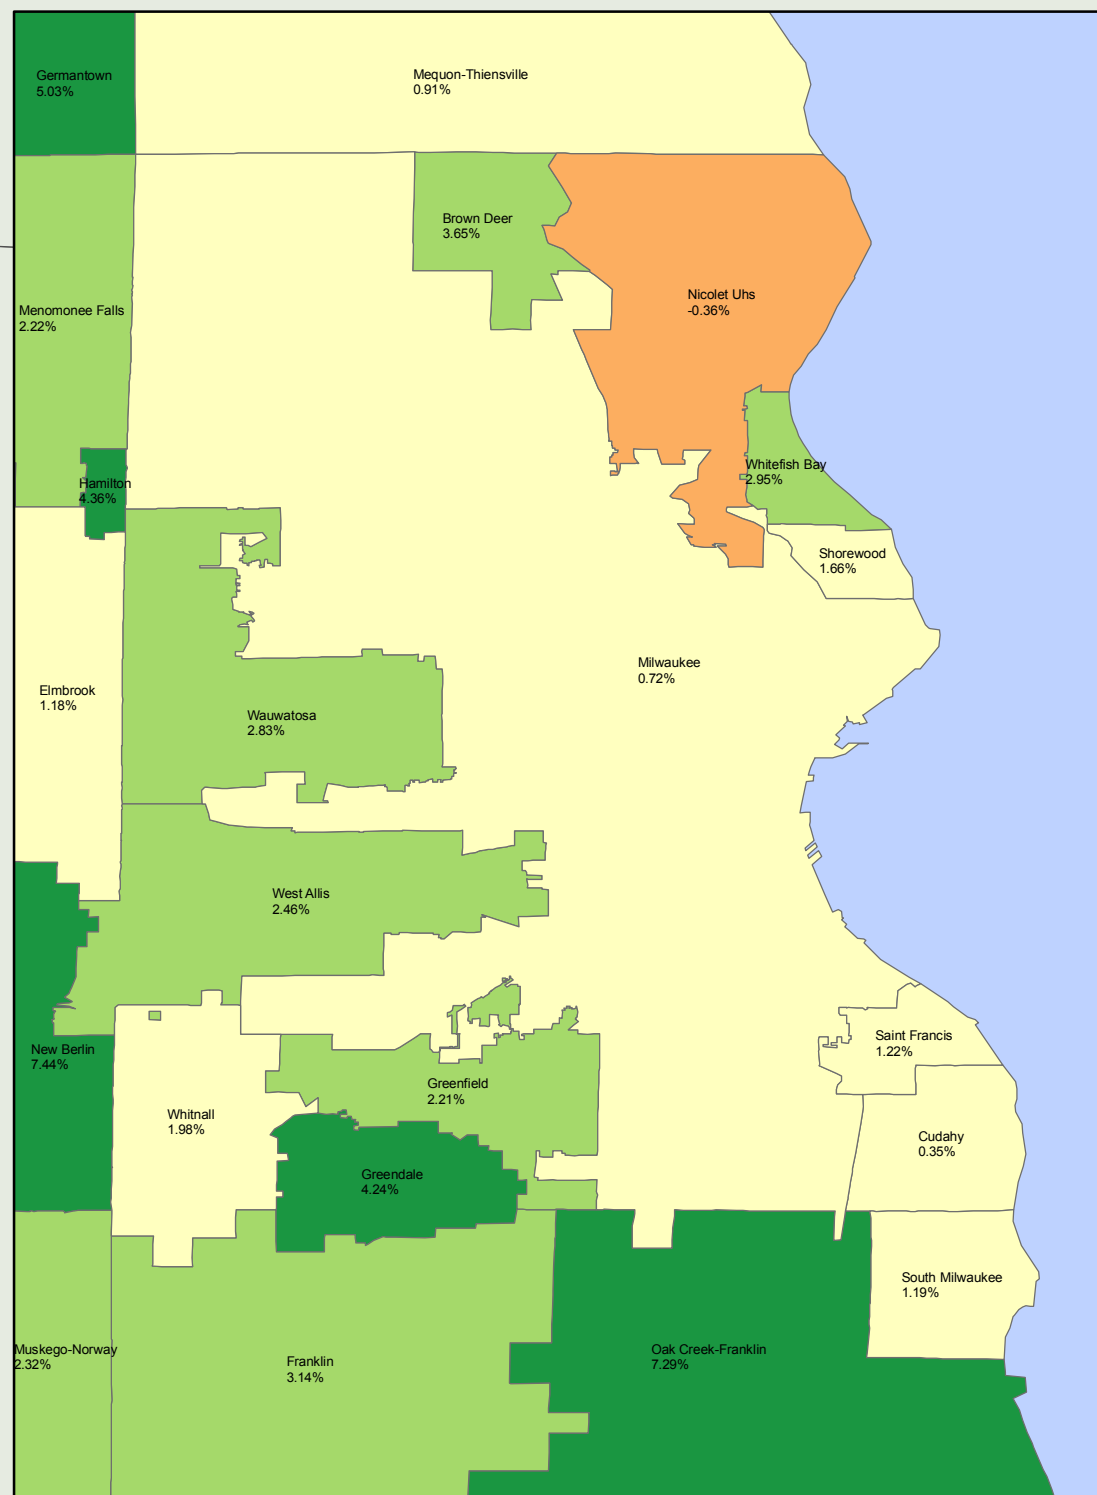

Percentage Change in School Districts' Base Revenue Limit Authority Between 2007-08 and 2008-09

*K-8 school districts are not displayed

Milwaukee Area Detail

Illinois

0 50 Miles