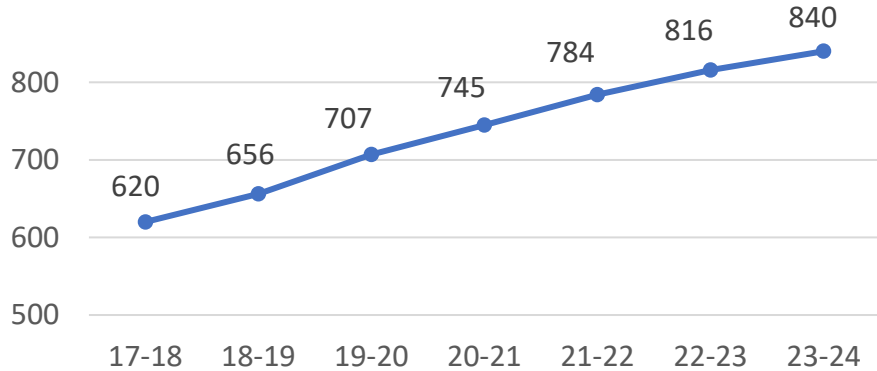

2017 – 2024 Wisconsin Trend Data on School Social Workers

Number of Licensed and Employed School Social Workers

% of Public School Districts with at Least One School Social Worker

Ratio of WI Students to School Social Worker FTE - lower is better

School Social Work Association of America (SSWAA) Recommended Ratio 250:1