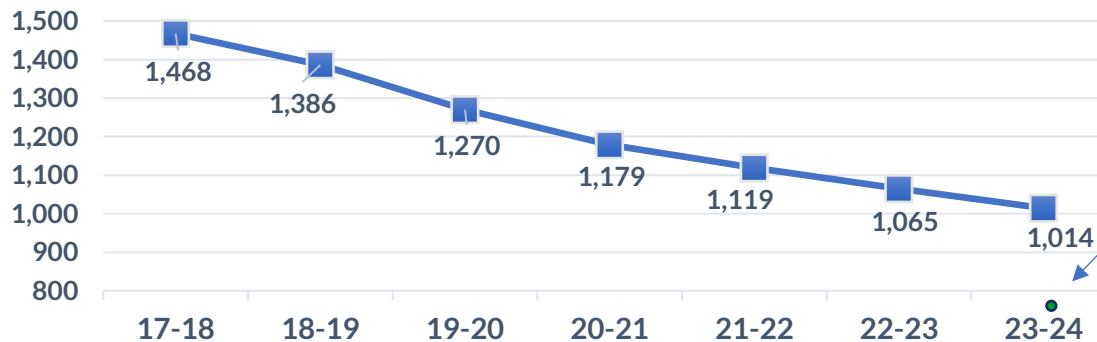

2017 – 2024 Wisconsin Trend Data on School Social Workers

Number of Licensed and Employed School Social Workers

% of Public School Districts with at Least One School Social Worker

Ratio of WI Students to School Social Worker FTE - lower is better

School Social Work Association of America (SSWAA) Recommended Ratio 250:1