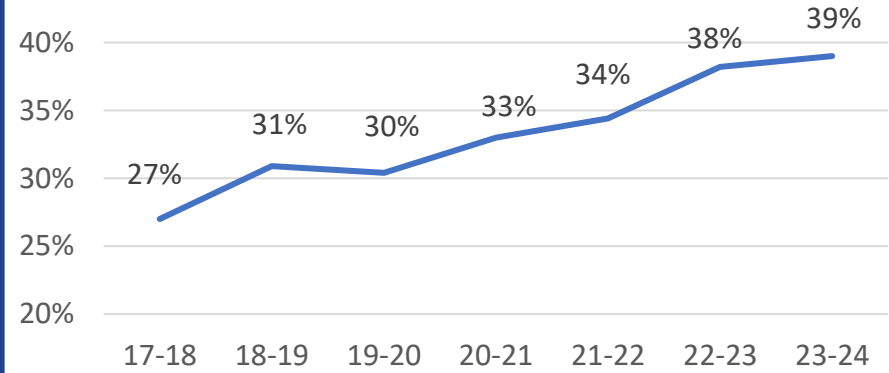

2017 – 2024 Wisconsin Trend Data on School Social Workers

Number of Licensed and Employed School Social Workers

% of Public School Districts with at Least One School Social Worker

Ratio of WI Students to School Social Worker FTE - lower is better

School Social Work Association of America (SSWAA) Recommended Ratio 250:1