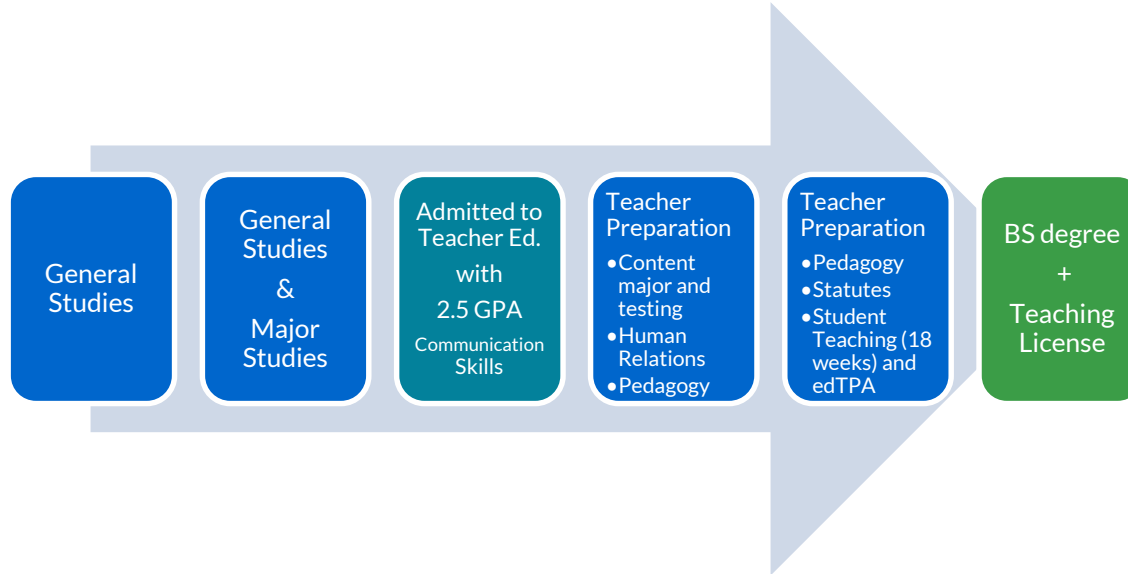

# Bachelor's Degree Pathway

- **Candidate Profile**

- High School graduate
- First teaching license

Complete at the same time:

- ✓ The Bachelor's degree, and
- ✓ The Teacher licensure program preparation

# Bachelor's Degree Pathway

Bachelor's Degree Pathway available at:

33 Wisconsin Colleges and Universities

13 Public (UW System), 19 Private, 1 Public Tribal

Licensure - Portability to other states

Approximately 3,500 – 4,000 completers each year

# Bachelor's Degree Pathway

## Bachelor's Degree Pathway flow: