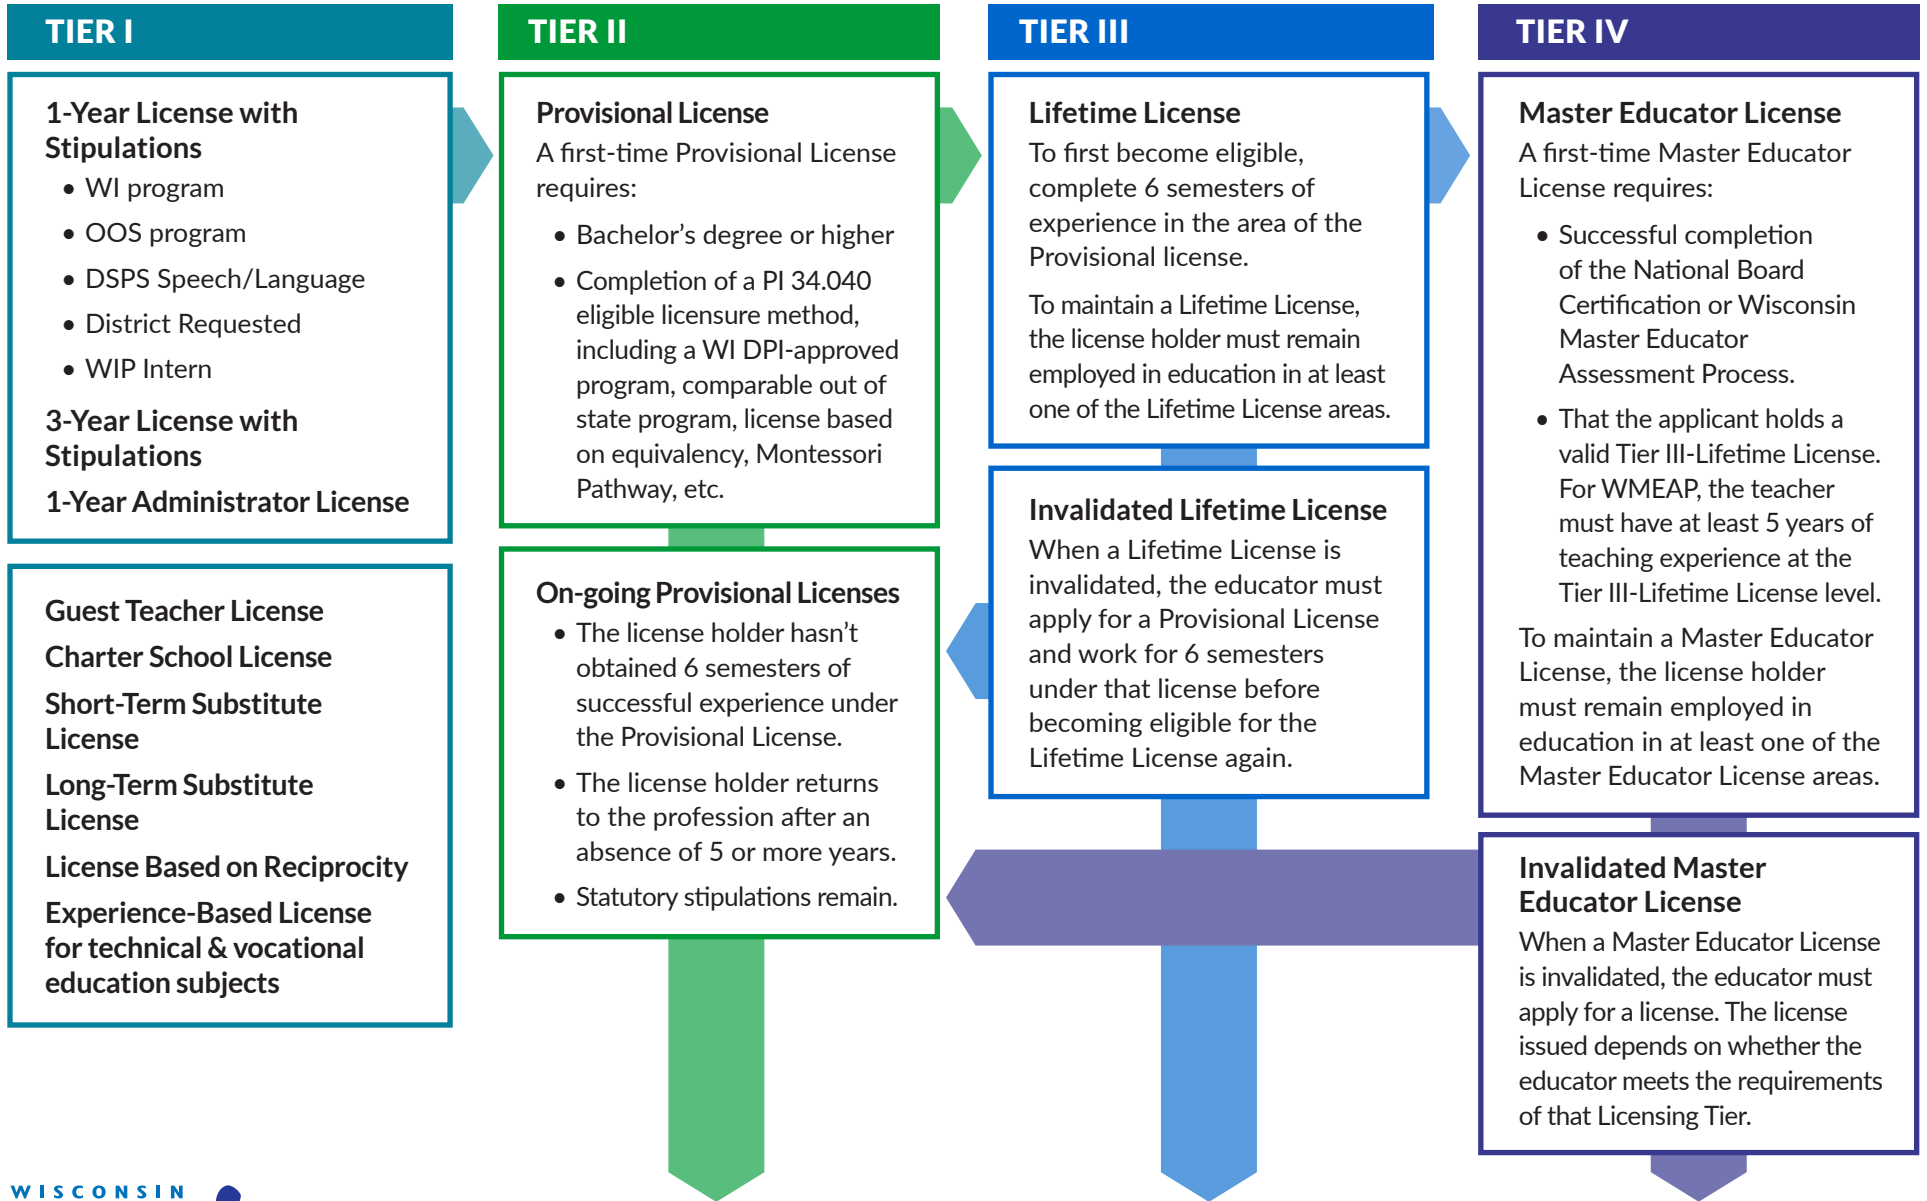

# Wisconsin Licensing System for Teachers, Pupil Services, and Administrators

Adding teaching licenses via content test, supplemental teaching licenses via an approved program or administrative license (except for school business administrator & CTE coordinator) requires eligibility for a Tier II teaching license.