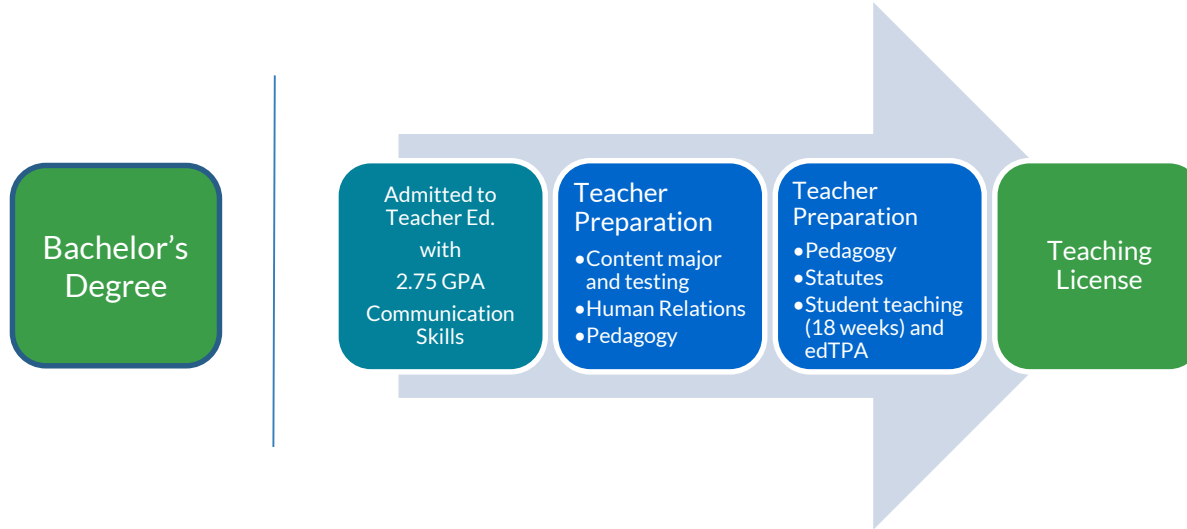

Post Baccalaureate Pathway

Post Baccalaureate Pathway flow: