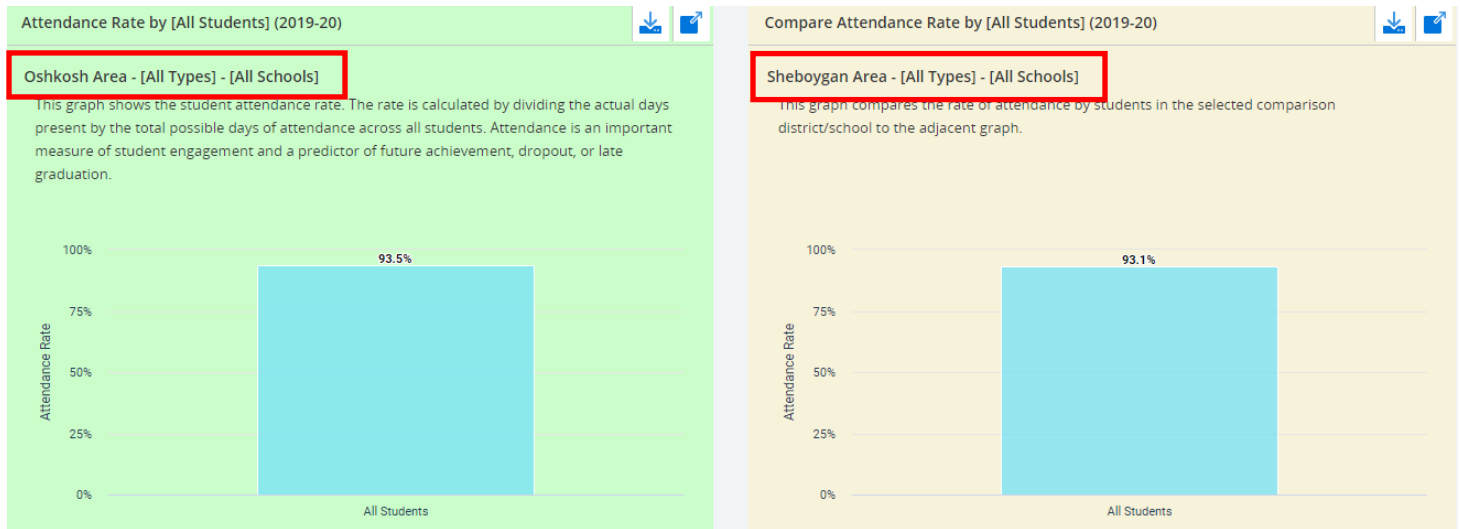

WISEdash Public Portal Comparison Guide

Example: Attendance Comparison between two districts

These comparison graphs show the Attendance Rate of all schools in the Oshkosh School District vs the Attendance Rate of all schools in the Sheboygan Area School District

1. Select Oshkosh as the District
2. Select Sheboygan Area as the Comparison District