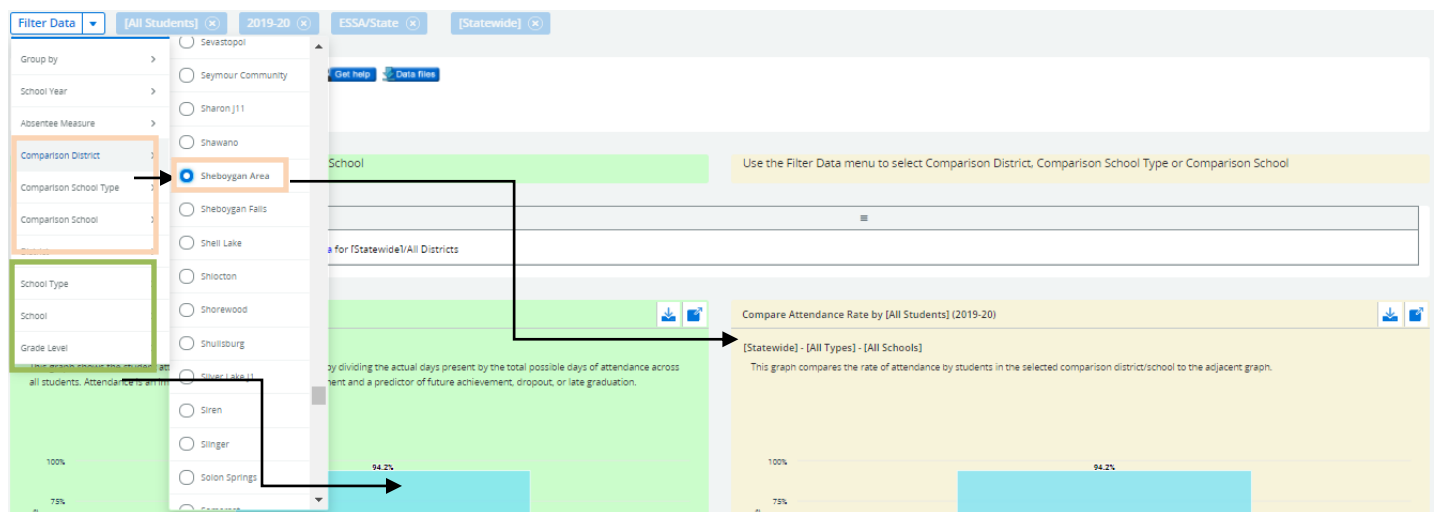

WISEdash Public Portal Comparison Guide

The WISEdash Public Portal has many robust features to enable users to compare statewide data, district data and school data. Use the side-by-side comparison graphs to compare statewide, districts' and/or schools' academic, attendance, and enrollment data.

In **Filter Data**, both graphs default to Statewide. Select the District and Comparison information you want to view.

- The Green graph on the left side is displayed with the data selected from the District, School Type, and School data filters.
- The Tan graph on the right side is displayed with data selected from the Comparison District, Comparison School Type, and Comparison School filters.