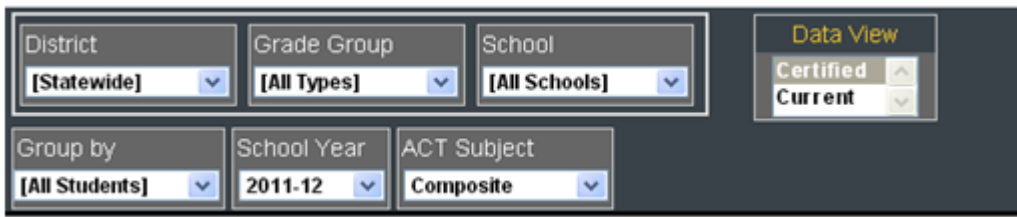

1 Download the graph and data table from a specific graph on a dashboard.

Step 1: Select your filters in the **Filter Pane**.

Step 2: Click on any graph's **Data Export icon** to download your data as an Excel or PDF document. The data download will include a nicely formatted document with information on the filters you've applied, the graph, and a data table with number counts.