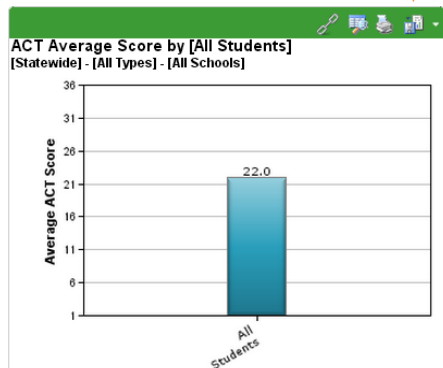

The WISEdash Public Portal allows you to easily download school, district and statewide data. This guide will help you to **1** download data from a **specific graph** on a dashboard, **2** download **statewide datasets** from a dashboard by topic, **3** download **statewide datasets** from DPI's website, and **4** download statewide **historical datasets** previously accessed through WINSS.

To download data, click on a **Topic Tab** for a dropdown menu and navigate to any of the available dashboards.

1 Download the graph and data table from a specific graph on a dashboard.

Step 1: Select your filters in the **Filter Pane**.

Step 2: Click on any graph's **Data Export icon** to download your data as an Excel or PDF document. The data download will include a nicely formatted document with information on the filters you've applied, the graph, and a data table with number counts.

ACT Average Score by [All Students]

Filter Criteria:			
Group by	[All Students]	School Year	2011-12
ACT Subject	Composite	District	[Statewide]
Grade Group	[All Types]	School	[All Schools]
Data View	Certified		

Group By	Student Count	Average Score
All Students	41346	22