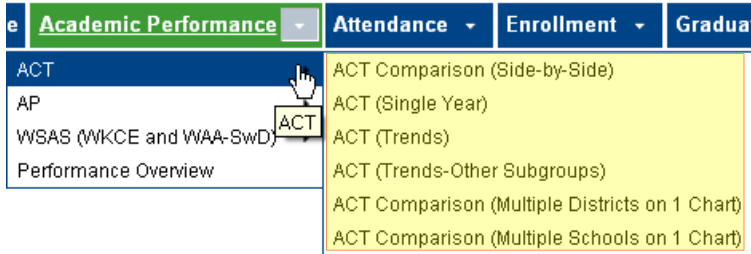

The WISEdash Public Portal allows you to easily download school, district and statewide data. This guide will help you to **1** download data from a **specific graph** on a dashboard, **2** download **statewide datasets** from a dashboard by topic, **3** download **statewide datasets** from DPI's website, and **4** download statewide **historical datasets** previously accessed through WINSS.