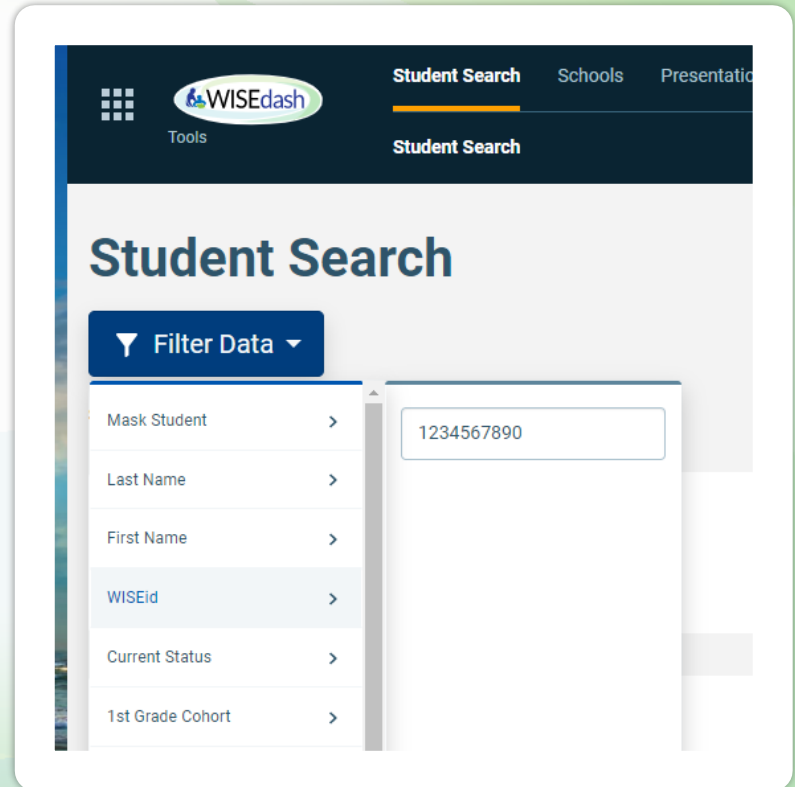

Student Search: filter

- Student search found under Tools -> Student Search
- Search by a number of filters but most popular by Name or WISEid
- Find current students and past students that either has last attended your district or was last accountable to your district.