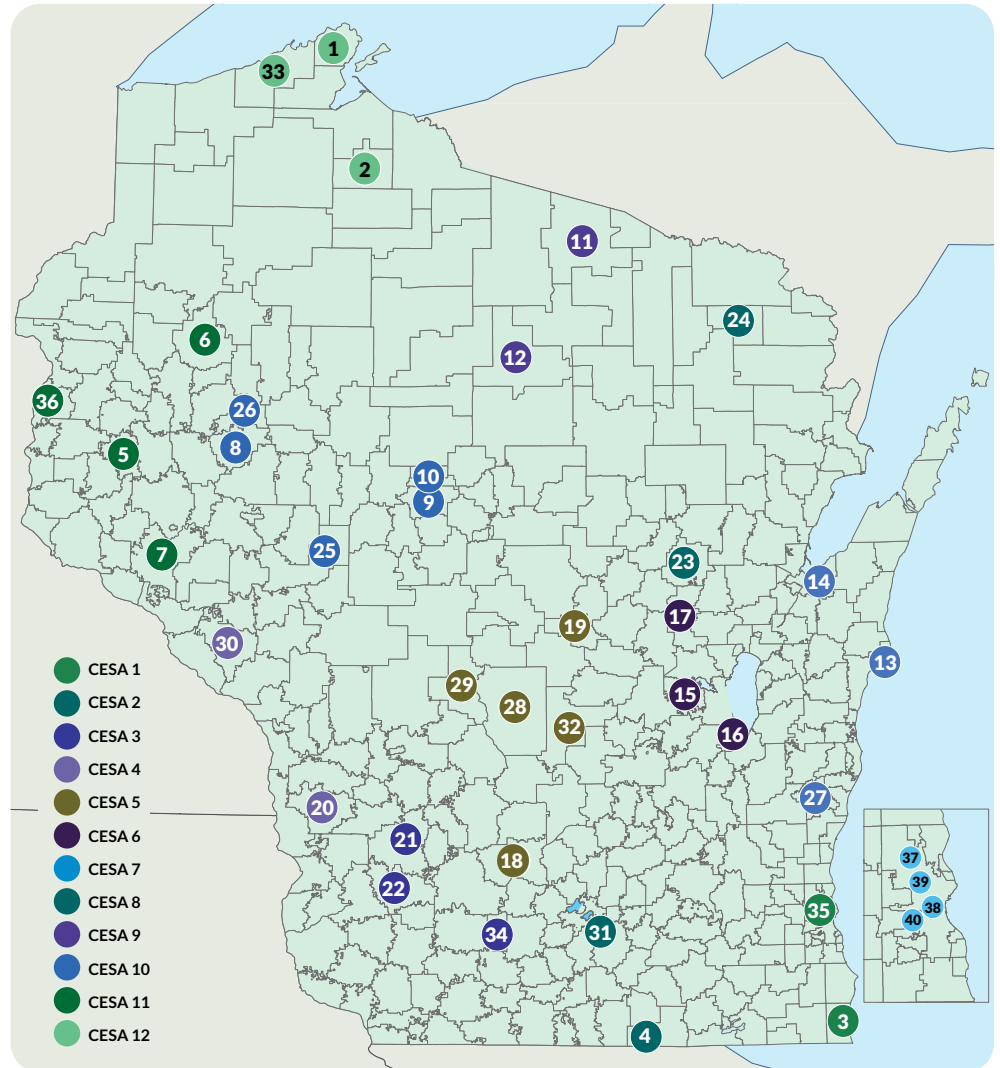

# District and Private School Locations

# Early Literacy Coaches

## Background

As part of 2023 Wisconsin Act 20, the Department of Public Instruction will place literacy coaches in 50 public schools across 36 districts and four private schools over the next two years to support the department's effort in improving reading outcomes statewide.

## Public School Districts

1. School District of Bayfield
2. School District of Mellen
3. Kenosha Unified School District
4. School District of Beloit
5. School District of Glenwood City
6. Rice Lake Area School District
7. Durand-Arkansaw School District
8. School District of Bloomer
9. Colby School District
10. School District of Abbotsford
11. Northland Pines School District
12. School District of Tomahawk
13. Two Rivers Public School District
14. Green Bay Area Public School District
15. School District of Omro
16. School District of North Fond du Lac
17. School District of New London
18. Sauk Prairie School District
19. Almond-Bancroft School District
20. Viroqua Area Schools
21. Richland School District
22. Riverdale School District
23. Clintonville Public School District
24. Goodman-Armstrong School District
25. Osseo-Fairchild School District
26. New Auburn School District
27. Random Lake School District
28. Adams-Friendship School District
29. Necedah Area School District
30. School District of Arcadia
31. Wisconsin Virtual Academy
32. School District of Westfield
33. South Shore School District
34. Barneveld School District
35. Milwaukee Public Schools
36. School District of Osceola